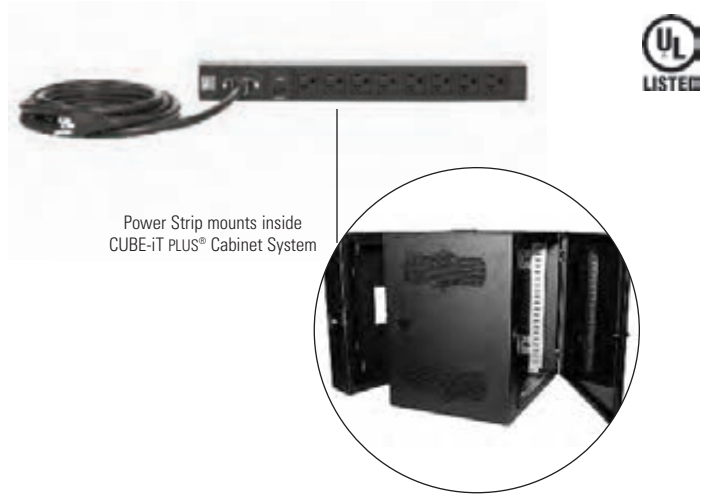

## POWER STRIP FOR CUBE-IT PLUS® CABINET SYSTEM

Mounts inside the top, bottom or side of Cube-iT Plus Cabinet

- Six or Eight 3-prong, 15A or 20A, 110-125 Vac outlets
- Circuit breaker provides basic over-current protection
- Optional surge protection provides basic voltage-spike protection (1100 Joules, LED indicator)
- IEC C20 power inlet with cord retention bracket
- Includes detachable power cord with NEMA plug
- Select straight or locking plug
- Includes mounting bracket and installation hardware
- UL Listed

*Notes: Dimensions include mounting bracket in vertical orientation. The Power Strip is 17"H (432 mm) by 1.7"W (43 mm) by 1.4"D (36 mm). All power strips have IEC C20 inlets and include a power cord. Cords with locking plugs are 10'L (3 m). Cords with straight plugs are 8'2"L (2.4 m).*