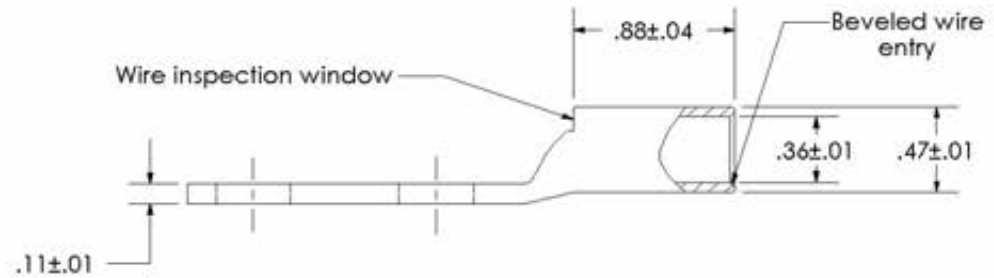

THIS COPY IS PROVIDED ON A RESTRICTED BASIS AND IS NOT TO BE USED IN ANY WAY DETRIMENTAL TO THE INTERESTS OF PANDUIT CORP.

Material	High Conductivity Seamless Copper Tube
Plating	Electro-Tin
Wire Size	1 AWG
Wire Type	Stranded Copper; Class B: Compact, Compressed or Concentric, Class C: Concentric
Wire Strip Length	15/16 in.
Stud Size	3/8 in.
UL Listed Wire Connector	Yes, for applications up to 35kv. Consult cable manufacturer for voltage stress relief instructions with applications greater than 2000 volts.
UL Temperature Rating	90° C
C.S.A Certified Wire Connector	Yes
Panduit Color Code on Barrel	GREEN
Panduit Die Index No. on Barrel	P37
Alternate Industry Die Index No. ( ) on Barrel	(11)

00	12/02	SAB	DRL	RELEASED	10343
REV	DATE	BY	CHK	DESCRIPTION	ECN

**PANDUIT CORP.** TINLEY PARK, ILLINOIS

LCD1-38D-E  
Copper Lug - Two-Hole, Standard Barrel

SCALE N/A DRAWING NO / CAD FILE LCD1-38D-CUST