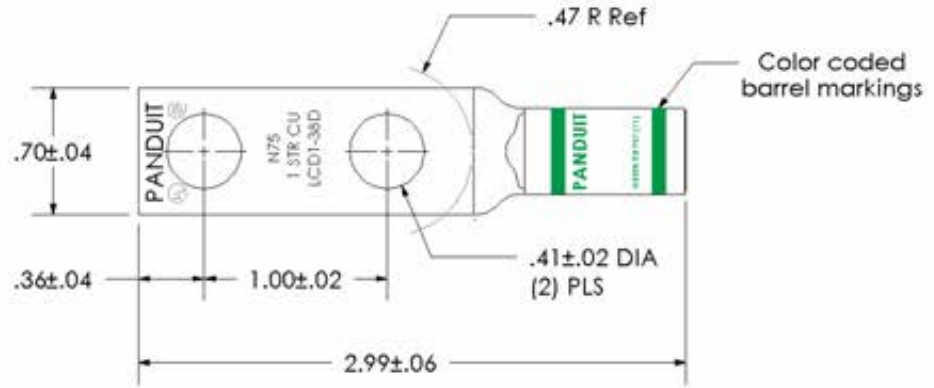

THIS COPY IS PROVIDED ON A RESTRICTED BASIS AND IS NOT TO BE USED IN ANY WAY DETRIMENTAL TO THE INTERESTS OF PANDUIT CORP.

Material	High Conductivity Seamless Copper Tube
Plating	Electro-Tin
Wire Size	1 AWG
Wire Type	Stranded Copper; Class B: Compact, Compressed or Concentric, Class C: Concentric
Wire Strip Length	15/16 in.
Stud Size	3/8 in.
UL Listed Wire Connector	Yes, for applications up to 35kv. Consult cable manufacturer for voltage stress relief instructions with applications greater than 2000 volts.
UL Temperature Rating	90° C
C.S.A Certified Wire Connector	Yes
Panduit Color Code on Barrel	GREEN
Panduit Die Index No. on Barrel	P37
Alternate Industry Die Index No. ( ) on Barrel	(11)

00	12/02	SAB	DRL	RELEASED	10343
REV	DATE	BY	CHK	DESCRIPTION	ECN

**PANDUIT CORP.** TINLEY PARK, ILLINOIS

LCD1-38D-E  
Copper Lug - Two-Hole, Standard Barrel

SCALE N/A DRAWING NO / CAD FILE LCD1-38D-CUST