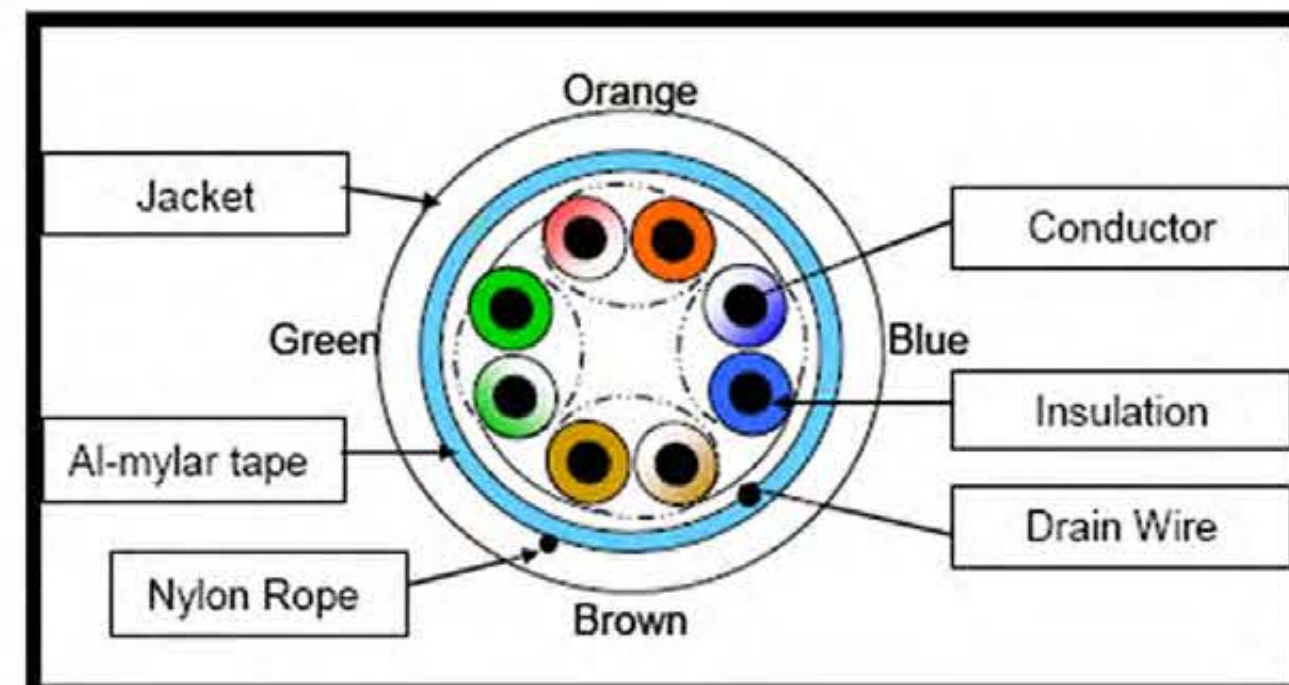

RJ45 Terminated, UV Rated, STP CAT5e Cable Assembly

CPN	Description	Model
76592	75m Outdoor, RJ45 terminated, UV Rated, STP CAT5e cable assembly	ETH-STP-75
76591	50m Outdoor, RJ45 terminated, UV Rated, STP CAT5e cable assembly	ETH-STP-50
76590	25m Outdoor, RJ45 terminated, UV Rated, STP CAT5e cable assembly	ETH-STP-25