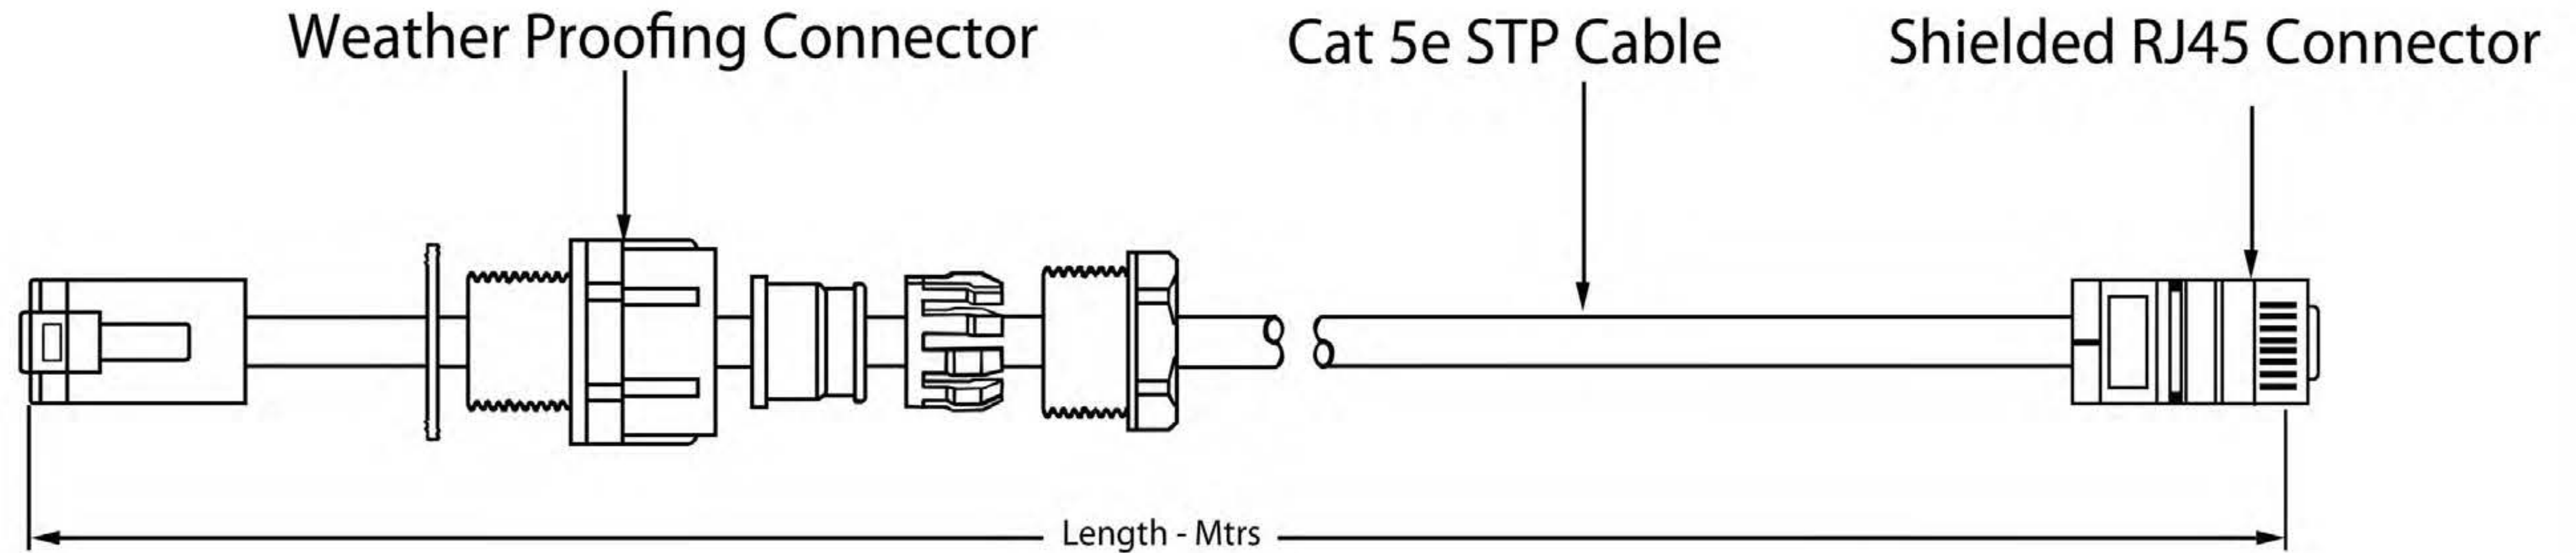

RJ45 Terminated, UV Rated, STP CAT5e Cable Assembly

CPN	Description	Model
76592	75m Outdoor, RJ45 terminated, UV Rated, STP CAT5e cable assembly	ETH-STP-75
76591	50m Outdoor, RJ45 terminated, UV Rated, STP CAT5e cable assembly	ETH-STP-50
76590	25m Outdoor, RJ45 terminated, UV Rated, STP CAT5e cable assembly	ETH-STP-25