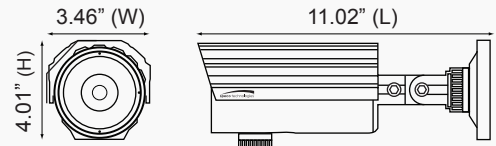

960H Indoor/Outdoor IR Bullet Camera with 10x Optical Motorized Zoom

HTB10XH 3.8-38mm auto iris varifocal lens (10x optical zoom)

Features

- 1/3" Sony ExView™ CCD
- 700 TV lines of resolution
- 35 IR LEDs
- Highest resolution: vivid sharp picture in complete darkness
- Motorized zoom lens control via RS485
- 3DNR (digital noise reduction)
- DWDR (digital wide dynamic range)
- Smart digital zoom
- Full OSD operation
- Digital image stabilizer
- IP67 compliant
- 12VDC / 24VAC dual voltage operation
- 5 year warranty

Specifications

Image Sensor	1/3" Sony ExView™ CCD
Resolution.....	700 TV lines
Minimum Illumination.....	0 lux
Effective Pixels	976 (H) x 494 (V)
Total Pixels	1028 (H) x 508 (V)
TV System.....	NTSC
Scanning System.....	2:1 interlace
Number of IR LEDs	35
IR Range	98 ft. (depending on scene reflection)
IR LED Wavelength	850nm
S/N Ratio	52dB
Video Output.....	1.0Vp-p / 75 ohms
Backlight Compensation.....	On / Off
Day/Night.....	Auto / Color / BW / Ext
AGC.....	High / Middle / Low
Sense-Up.....	Auto / Off (x2 – x256)
White Balance	ATW / AWB / AWC – Set / Manual (1,800°K – 10,500°K)

Mirror	H-Rev / V-Rev / Rotate / PIP
Digital Zoom	x12
Defect Compensation.....	Auto (256 points)
3DNR.....	On / Off / Smart
DIS.....	On / Off
Power Supply	12VDC / 24VAC dual voltage operation (power supply not included)
Power Consumption	12VDC, 700mA / 24VAC, 350mA
Storage Temperature/ Humidity.....	-4° F – 140° F / 20% – 95% RH
Operating Temperature/ Humidity.....	-4° F – 140° F / 20% – 80% RH
Dimensions.....	3.46" (W) x 4.01" (H) x 11.02" (L)
Weight	3 lbs.