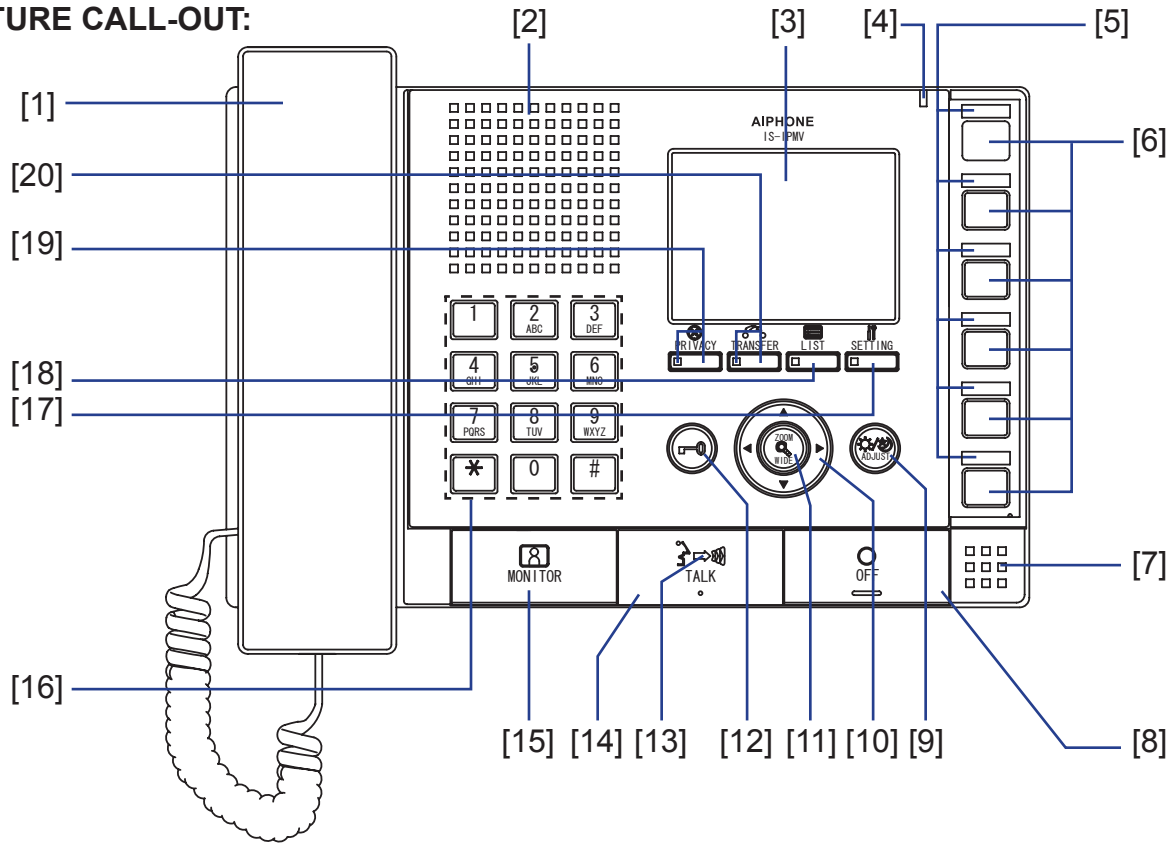

**DESCRIPTION:**

The IS-MV is a video master station with a 3.5" color LCD monitor. It can be wall or desk mounted (desk stand included). The IS-MV offers handset (duplex) and hands-free (VOX/PTT) communication and can page up to 5 zones simultaneously. The unit is equipped with a door release button for the user to allow entry for the visitor. The IS-MV is also equipped with PTZ and brightness controls, giving the user control for camera angle and lighting to better see the visitor requesting entry. Six programmable speed dial buttons are also included for easy access to frequently called subs and paging zones. The IS-MV connects to the IS-CCU or IS-SCU using CAT-5e or CAT-6 cable and is powered by the controller.

IS-CCU FEATURES:

- 3.5" LCD color monitor
- Handset for privacy or hands-free VOX communication
- Door release button
- PTZ & brightness control
- 6 speed dial buttons
- Wall or desk mount (stand included)
- Connects using CAT-5e/6 cable

IS-MV

Master Station

FEATURE CALL-OUT:

FEATURE CALL-OUT DEFINITIONS:

- [1] Handset
- [2] Speaker
- [3] Color LCD Monitor
- [4] Status LED (red)
- [5] Directory cards and covers
- [6] Speed dial buttons (6)
- [7] Microphone
- [8] OFF button
- [9] ADJUST button
- [10] PAN & TILT control button
- [11] ZOOM/WIDE button
- [12] Door release button
- [13] Transmit LED (red)
- [14] TALK button
- [15] MONITOR button
- [16] Dial keys
- [17] SETTING button
- [18] LIST button
- [19] PRIVACY button and LED (red)
- [20] TRANSFER button and LED (red)

SPECIFICATIONS:

Power Source:	Supplied from CCU/SCU
Communication:	
Handset	Simultaneous Communication
Hands-free	Auto-voice actuation or PTT
Monitor:	3.5 inch color LCD
Call history:	Call record 20 Reception record 20
Paging capacity:	Simultaneous to max. 5 zones and/or stations
Mounting:	Desktop w/ stand or wall mount
Temperature:	32-104°F (0-40°C)
Dimensions:	7-1/2" H x 9-7/8" W x 2-3/8" D
Weight:	Approx. 1.81 lbs (820g)