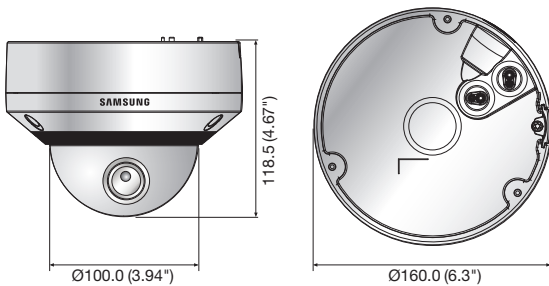

## Key Features

- Max. 2M (1920 x 1080) resolution
- 3 ~ 8.5mm (2.8x) motorized varifocal lens
- H.264, MJPEG dual codec, Multiple streaming
- WDR (120dB)
- Audio / Face / Motion detection
- Simple focus, UPnP, Defog
- SD/SDHC/SDXC memory slot
- Multi-crop streaming, PoE, IP66, IK10
- Bi-directional audio support, IR LED (12ea)

## Dimensions

Unit : mm (inch)