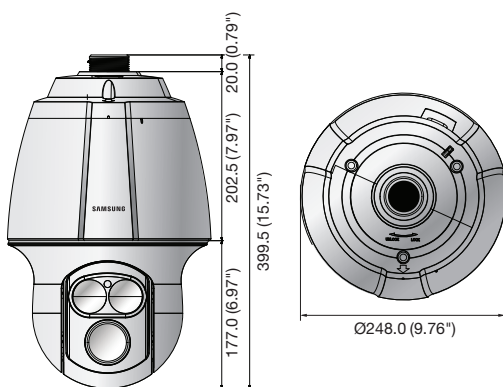

Dimensions

Unit : mm (inch)