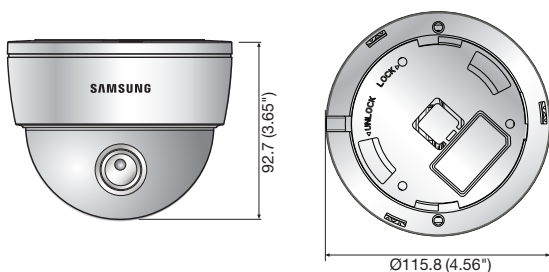

Dimensions

Unit : mm (inch)

SND-5061N/P	
VIDEO	
Imaging Device	1/3" 1.3M PS CMOS
Total Pixels	1,384(H) x 1,076(V)
Effective Pixels	1,329(H) x 1,049(V)
Scanning System	Progressive
Min. Illumination	0.7Lux (F1.2, 50IRE), 0.012Lux (Sens-up 60x)
Video Output	CVBS : 1.0Vp-p / 75Ω composite, 704 x 480(N), 704 x 576(P), for installation
LENS	
Focal Length (Zoom Ratio)	3 ~ 8.5mm (2.8x) varifocal
Max. Aperture Ratio	F1.2
Angular Field of View	H : 88.3°(Wide) ~ 32.4°(Tele) / V : 71.5°(Wide) ~ 26°(Tele)
Min. Object Distance	0.5m (1.64ft)
Focus Control	Manual
Lens Type	DC auto iris
Mount Type	Board-in type
PAN / TILT / ROTATE	
Pan Range	0° ~ 355°
Tilt Range	17° ~ 90°
Rotate Range	0° ~ 355°
OPERATIONAL	
Camera Title	Off / On (Displayed up to 15 characters)
Day & Night	Auto (Electrical) / Color / B/W
Backlight Compensation	Off / BLC
Digital Noise Reduction	SSNR (Off / On)
Motion Detection	Off / On (4 programmable zones, 20fps)
Privacy Masking	Off / On (12 rectangular zones)
Sens-up (Frame Integration)	Off / Auto (2x ~ 60x)
Gain Control	Off / Low / Medium / High
White Balance	ATW / AWC / Manual / Indoor / Outdoor
Electronic Shutter Speed	Auto / A.FLK / Manual (1/30 ~ 12,000sec)
Flip / Mirror	Off / On
Intelligent Video Analytics	Tampering (20fps)
Alarm I/O	Input 1ea
NETWORK	
Ethernet	RJ-45 (10/100BASE-T)
Video Compression Format	H.264, MJPEG
Resolution	1280 x 1024, 1280 x 720P(HD), 1024 x 768, 800 x 600, 640 x 480, 320 x 240
Max. Framerate	30fps
Video Quality Adjustment	H.264 : Compression level, Target bitrate level control MJPEG : Quality level control
Bitrate Control Method	H.264 : CBR or VBR, MJPEG : VBR
Streaming Capability	Multiple streaming (Up to 10 profiles)
IP	IPv4, IPv6
Protocol	TCP/IP, UDP/IP, RTP(UDP), RTP(TCP), RTSP, NTP, HTTP, HTTPS, SSL, DHCP, PPPoE FTP, SMTP, ICMP, IGMP, SNMPv1/v2c/v3(MIB-2), ARP, DNS, DDNS, QoS
Security	HTTPS(SSL) login authentication, Digest login authentication IP address filtering, User access log, 802.1x authentication
Streaming Method	Unicast / Multicast
Max. User Access	10 users at unicast mode
ONVIF Conformance	Yes (Profile S)
Webpage Language	English, French, German, Spanish, Italian, Chinese, Korean, Russian, Japanese, Swedish, Danish, Portuguese, Turkish, Polish, Czech, Rumanian, Serbian, Dutch, Croatian, Hungarian, Greek, Norwegian, Finnish
Web Viewer	Supported OS : Windows XP / VISTA / 7, MAC OS 10.7 or higher Supported Browser : Internet Explorer 7.0 or Higher, Firefox 9 or higher, Google Chrome 15 or higher, Apple Safari 5.1 or higher
Central Management Software	SmartViewer
ENVIRONMENTAL	
Operating Temperature / Humidity	-10°C ~ +55°C (+14°F ~ +131°F) / Less than 90% RH
Storage Temperature / Humidity	-30°C ~ +60°C (-22°F ~ +140°F) / Less than 90% RH
ELECTRICAL	
Input Voltage / Current	12V DC, PoE (IEEE802.3af class2)
Power Consumption	Max. 3.7W (12V DC), Max. 4.3W (PoE)
MECHANICAL	
Color / Material	Ivory / Plastic
Dimensions (WxH)	Ø115.8 x 92.7mm (Ø4.56" x 3.65")
Weight	345g (0.76 lb)