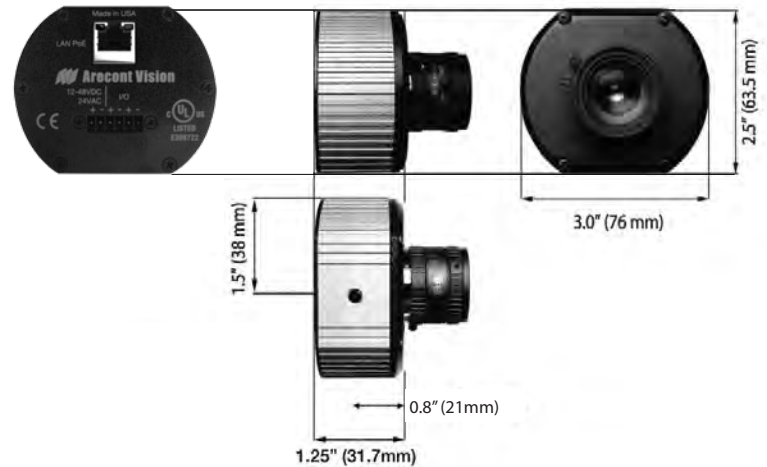

Mechanical

- 3" W (76mm) x 2.5" H (63.5mm) x 1.25" D (31.7mm) (w/o lens)
- 5.8oz (164 grams) w/o lens
- C/CS lens mount

Accessories

- HSG2: Outdoor IP67 housing with heater and dual fans
- D4SO: Outdoor 4" IP66, IK-10, dome housing