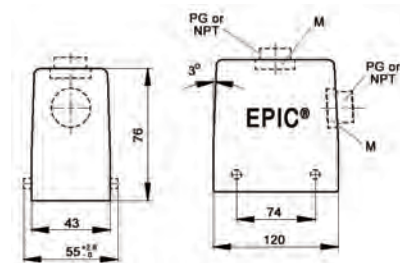

PG	Size of Entry		PG	Part Number		Complete the Installation: SKINTOP® Strain Relief, page 368			
	NPT	Metric		NPT	Metric	PG Nylon	PG Metal	Metric Nylon	Metric Metal
Top Entry									
21	3/4"	25	101210	101210NP	19121000*	53015050	52015750	53111030	53112030
—	—	25x2	—	—	44422019	—	—	53111030	53112030
29	1"	32	101110	101110NP	19111000*	53015060	52015760	53111040	53112040
—	—	32x2	—	—	44422020	—	—	53111040	53112040
Side Entry									
21	3/4"	25	101130	101130NP	19113000	53015050	52015750	53111030	53112030
29	1"	32	101230	101230NP	19123000	53015060	52015760	53111040	53112040

* Metric top-entry hoods do not come with a neck.

Approvals

Complete the Installation

HB Dust Covers:
page 415

EPIC® HB 24 High Profile Hoods

Double Lever Bolts

All dimensions are in mm.

* Metric hoods do not come with a neck.

Technical Data

Specifications:	DIN 43652	Protection Class:	NEMA 4, NEMA 12, IP65
Temperature Range:	-40°C to +125°C	Material:	Powder-coated aluminum alloy

PG	Size of Entry		PG	Part Number		Complete the Installation: SKINTOP® Strain Relief, page 368			
	NPT	Metric		NPT	Metric*	PG Nylon	PG Metal	Metric Nylon	Metric Metal
Top Entry									
21	3/4"	25	701504	701504NP	79150400	53015050	52015750	53111030	53112030
—	—	25x2	—	—	44422021	—	—	53111030	53112030
29	1"	32	701506	701506NP	79150600	53015060	52015760	53111040	53112040
—	—	32x2	—	—	79178500	—	—	53111040	53112040
—	—	40	—	—	79150800	—	—	53111050	53112050
Side Entry									
21	3/4"	25	701524	701524NP	79152400	53015050	52015750	53111030	53112030
29	1"	23	701526	701526NP	79152600	53015060	52015760	53111040	53112040
—	—	40	—	—	79152800	—	—	53111050	53112050