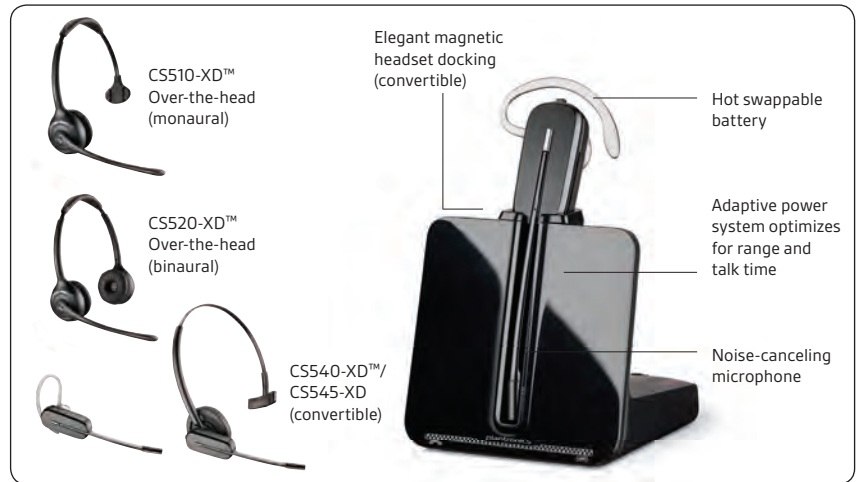

SUPERIOR COMFORT AND CALL MANAGEMENT

- Gain mobility – multitask hands-free up to 350 feet
- Audio controls for volume/mute at your fingertips
- Conference in up to three additional CS500 XD headsets for enhanced collaboration
- CS545-XD/CS540-XD offer an ultra-light convertible headset with choice of three* comfort tested wearing options to match your personal style
- Use with Electronic Hookswitch Cable or Handset Lifter to remotely answer/end calls

RECOMMENDED ACCESSORIES

- HL10™ Handset Lifter adds remote call answer/end convenience
- Electronic Hookswitch Cable electronically adds remote answer/end convenience, eliminating the need for a Handset Lifter

Connects to	Desk phone
Ideal for	Enterprise office environments with a large concentration of desk-centric workers looking for a simple-to-set-up, simple-to-use wireless offering for managing desk phone calls
Talk time	CS545-XD: Unlimited** CS540-XD: Up to 6 hours CS510-XD/CS520-XD: Up to 8.5 hours
Headset weight	CS545-XD/CS540-XD Convertible: 21 grams CS510-XD Over-the-head (monaural): 72 grams CS520-XD Over-the-head (binaural): 94 grams
Wireless frequency	900 MHz, range up to 350 ft
Audio performance	Narrowband or wideband: up to 6,800 Hz
Hearing protection	CS545-XD, CS540-XD, CS520-XD, CS510-XD: SoundGuard®: protects against sound levels above 118dBA
Limited warranty	1 year
Models	CS545-XD: Convertible + unlimited talk time** CS540-XD: Convertible CS520-XD: Over-the-head, binaural CS510-XD: Over-the-head, monaural