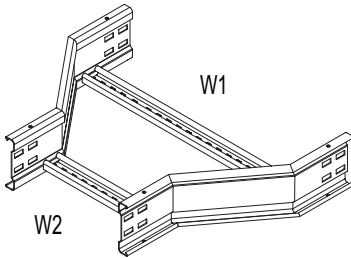

Crossover

Width	Anixter Number
150mm	LC0125/150HDGR300
300mm	LC0125/300HDGR300
450mm	LC0125/450HDGR300
600mm	LC0125/600HDGR300
750mm	LC0125/750HDGR300
900mm	LC0125/900HDGR300

Equal Tee

Width	Anixter Number
150mm	LET125/150HDGR300
300mm	LET125/300HDGR300
450mm	LET125/450HDGR300
600mm	LET125/600HDGR300
750mm	LET125/750HDGR300
900mm	LET125/900HDGR300

Cable Ladder Systems, Accessories

Heavy Duty Ladder System - 125mm depth

Straight Reducer

Width	Anixter Number
300mm	LSR125/300/**HDG
450mm	LSR125/450/**HDG
600mm	LSR125/600/**HDG
750mm	LSR125/750/**HDG
900mm	LSR125/900/**HDG

*** Please specify width

Outside Riser

Width	Anixter Number
150mm	LER125/150HDGR300
300mm	LER125/300HDGR300
450mm	LER125/450HDGR300
600mm	LER125/600HDGR300
750mm	LER125/750HDGR300
900mm	LER125/900HDGR300

Inside Riser

Width	Anixter Number
150mm	LIR125/150HDGR300
300mm	LIR125/300HDGR300
450mm	LIR125/450HDGR300
600mm	LIR125/600HDGR300
750mm	LIR125/750HDGR300
900mm	LIR125/900HDGR300