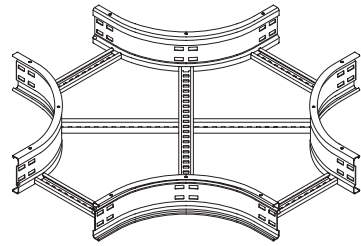

Cable Ladder Systems, Accessories

Heavy Duty Ladder System - 125mm depth

Flat Bend

Width	Anixter Number
150mm	LFB125/150HDG90R300
300mm	LFB125/300HDG90R300
450mm	LFB125/450HDG90R300
600mm	LFB125/600HDG90R300
750mm	LFB125/750HDG90R300
900mm	LFB125/900HDG90R300

Crossover

Width	Anixter Number
150mm	LC0125/150HDGR300
300mm	LC0125/300HDGR300
450mm	LC0125/450HDGR300
600mm	LC0125/600HDGR300
750mm	LC0125/750HDGR300
900mm	LC0125/900HDGR300

Equal Tee

Width	Anixter Number
150mm	LET125/150HDGR300
300mm	LET125/300HDGR300
450mm	LET125/450HDGR300
600mm	LET125/600HDGR300
750mm	LET125/750HDGR300
900mm	LET125/900HDGR300

Cable Ladder Systems, Accessories

Heavy Duty Ladder System - 125mm depth

Straight Reducer

Width	Anixter Number
300mm	LSR125/300/**HDG
450mm	LSR125/450/**HDG
600mm	LSR125/600/**HDG
750mm	LSR125/750/**HDG
900mm	LSR125/900/**HDG

Inside Riser

Width	Anixter Number
150mm	LIR125/150HDGR300
300mm	LIR125/300HDGR300
450mm	LIR125/450HDGR300
600mm	LIR125/600HDGR300
750mm	LIR125/750HDGR300
900mm	LIR125/900HDGR300