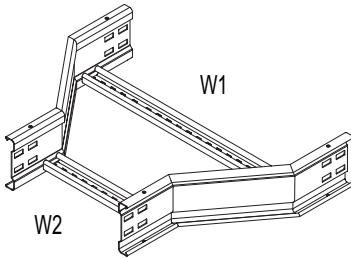

Cable Ladder Systems, Accessories

Medium Duty Ladder System - 100mm depth

Flat Bend

Width	Anixter Number
150mm	LFB100/150HDG90R300
300mm	LFB100/300HDG90R300
450mm	LFB100/450HDG90R300
600mm	LFB100/600HDG90R300
750mm	LFB100/750HDG90R300
900mm	LFB100/900HDG90R300

Crossover

Width	Anixter Number
150mm	LC0100/150HDGR300
300mm	LC0100/300HDGR300
450mm	LC0100/450HDGR300
600mm	LC0100/600HDGR300
750mm	LC0100/750HDGR300
900mm	LC0100/900HDGR300

Equal Tee

Width	Anixter Number
150mm	LET100/150HDGR300
300mm	LET100/300HDGR300
450mm	LET100/450HDGR300
600mm	LET100/600HDGR300
750mm	LET100/750HDGR300
900mm	LET100/900HDGR300

Cable Ladder Systems, Accessories

Medium Duty Ladder System - 100mm depth

Straight Reducer

Width	Anixter Number
300mm	LSR100/300/**HDG
450mm	LSR100/450/**HDG
600mm	LSR100/600/**HDG
750mm	LSR100/750/**HDG
900mm	LSR100/900/**HDG

*** Please specify width

Outside Riser

Width	Anixter Number
150mm	LER100/150HDGR300
300mm	LER100/300HDGR300
450mm	LER100/450HDGR300
600mm	LER100/600HDGR300
750mm	LER100/750HDGR300
900mm	LER100/900HDGR300