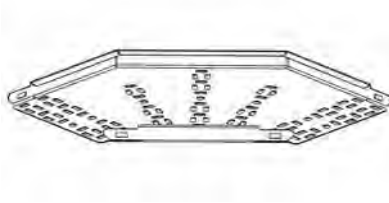

Pre Galvanised & Hot Dipped Galvanised Cable Tray Accessories

Medium Duty Return Flange (25mm)

Pre Galvanised

Width	Anixter Number
75mm	RM25X075B-PG
100mm	RM25X100B-PG
150mm	RM25X150B-PG
225mm	RM25X225B-PG
300mm	RM25X300B-PG
450mm	RM25X450B-PG
600mm	RM25X600B-PG

Hot Dipped Galvanised

Width	Anixter Number
75mm	RM25X075B-GA
100mm	RM25X100B-GA
150mm	RM25X150B-GA
225mm	RM25X225B-GA
300mm	RM25X300B-GA
450mm	RM25X450B-GA
600mm	RM25X600B-GA