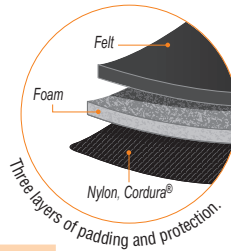

### Zipper Bags – Canvas, 4-Pack

- Includes four assorted colors (olive, orange, royal-blue, and yellow) to organize and categorize important tools.
- Constructed of No. 10 canvas with heavy-duty brass zipper.
- Convenient storage for pliers, wrenches, screwdrivers, nut drivers, other tools and spare parts.
- Overall size: 12-1/2" (318 mm) long x 7" (178 mm) high.

### Padded Cordura® Zipper Bag

- Constructed of Cordura®, a high performance fabric resistant to abrasions, tears, and scuffs.
- Three-layer padding provides additional protection to contents.
- Heavy-duty nylon zipper.
- Overall size: 12-1/2" (318 mm) x 7" (178 mm).