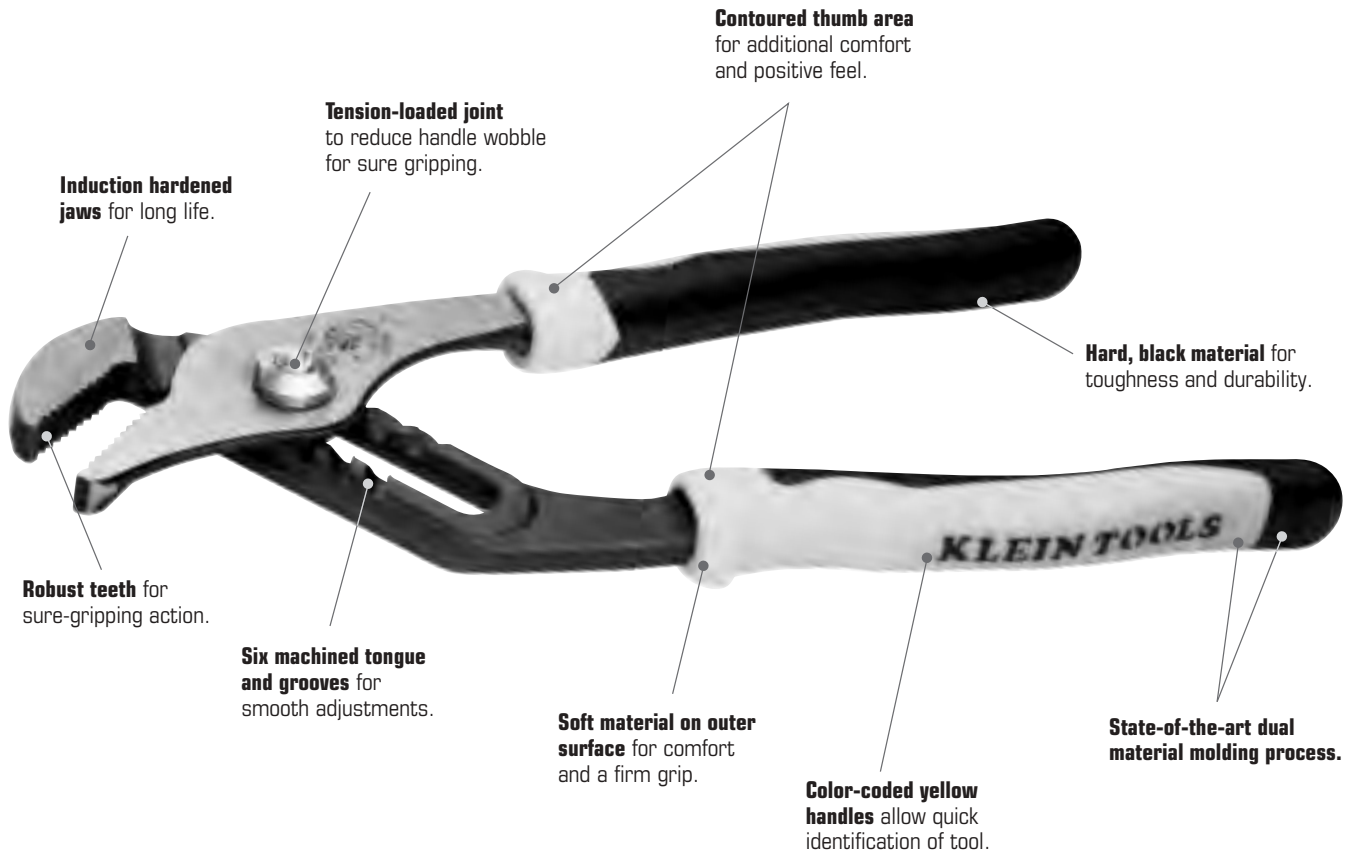

Klein's Journeyman™ Pump Pliers... Get a Hold on Comfort and Durability

Introducing Klein's new Journeyman pump pliers, designed with a difference you can see and feel every time you use the tool. Six machined tongue and grooves provide smooth jaw adjustments up to a maximum of 1-3/4" (44 mm), robust teeth for sure-gripping action, induction hardened jaws for long life and a tension-loaded joint that reduces handle wobble for sure gripping. Also, the state-of-the-art handles are made from a dual material molding that allows for a softer, more comfortable grip on the outer surface and a harder, more durable grip on the inner surface and handle ends.

See and feel the difference of a Klein Journeyman, and you will know why "professionals are known by the tools they own™".

Features

▲ WARNINGS:

- Always wear approved eye protection.
- NOT insulated. Plastic-dipped or slip-on plastic handles are NOT intended for protection against electrical shock.

Ordering Information

	Cat. No.	EDP No.	Description	Nominal Size
NEW!	J502-10	73015	Pump Pliers	10" (254 mm)