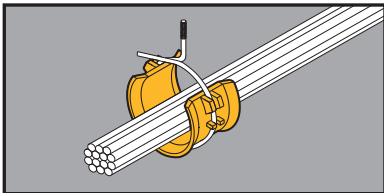

Communication & Low Voltage

- The convenience of a bridler ring with the cable-bearing surface of a hook.
- 2" saddle is available separately. Can be easily attached before or after cable installation.

Bridler Ring Saddles

BRS-32A

BRS-64A

BRS-32

UPC/Part Number	Catalog Number	Thread Size x Thread Length/Description	Box Qty.
7820511 22761	BRS-32A	1/4"-20 x 7/8" 2" Ring Assembly.	50
7820511 22762	BRS-64A	1/4"-20 x 1" 4" Ring Assembly.	25
7820511 22759	BRS-32	2" Saddle Only	50