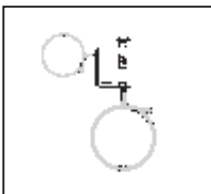

Communication & Low Voltage

- The convenience of a bridler ring with the cable-bearing surface of a hook.
- 2" saddle is available separately. Can be easily attached before or after cable installation.

Bridler Ring Saddles

UPC/Part Number	Catalog Number	Thread Size x Thread Length/Description	Box Qty.
7820511 22761	BRS-32A	1/4"-20 x 7/8" 2" Ring Assembly.	50
7820511 22762	BRS-64A	1/4"-20 x 1" 4" Ring Assembly.	25
7820511 22759	BRS-32	2" Saddle Only	50

Also available for use with the following B-Line Fasteners.

BC1

Read safety/installation instruction sheets in packages before use.