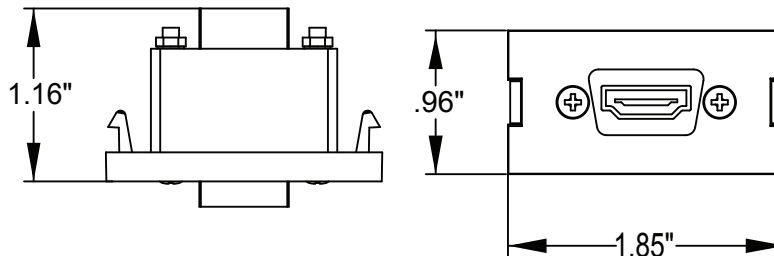

STANDARDS COMPLIANCE

cULus listed
UL 1863
CSA C22.2 No. 182.4

FEATURES

- Provides HDMI audio and video signal transmission
- Uncompressed signals
- Offered in five colors: ivory, white, grey, black, light almond

DESIGN CONSIDERATIONS

- HDMI female-to-female feedthrough connection
- Signal attenuation becomes greater at cable distances beyond 15 feet
- Designed as a 1 unit high module for Leviton's Multimedia Outlet System

PHYSICAL SPECIFICATIONS

Material: Fire-retardant plastic UL 94V-0
Connectors: Gold-plated, feedthrough, female to female
MOS Compatibility: 1 unit high
Available in five colors: Ivory, white, grey, black, light almond

WARRANTY INFORMATION

For a copy of Leviton product warranties, visit www.leviton.com/warranty.

PART NUMBERS

Description	Part No.
Multimedia Outlet System HDMI Module, Ivory	41290-HDI
Multimedia Outlet System HDMI Module, White	41290-HDW
Multimedia Outlet System HDMI Module, Grey	41290-HDG
Multimedia Outlet System HDMI Module, Black	41290-HDE
Multimedia Outlet System HDMI Module, Light Almond	41290-HDT