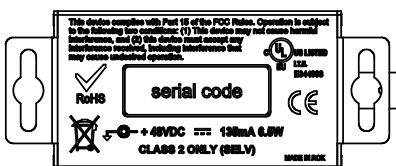

NV-EC1701 ETHERNET OVER COAX EoC TRANSCEIVER
SIDE VIEW

ISOMETRIC VIEW

FRONT VIEW

NV-EC1701 ETHERNET OVER COAX EoC TRANSCEIVER
TOP VIEW

REAR VIEW

NV-EC1701 ETHERNET OVER COAX EoC TRANSCEIVER
SIDE VIEW

NV-EC1701 ETHERNET OVER COAX EoC TRANSCEIVER
BOTTOM VIEW