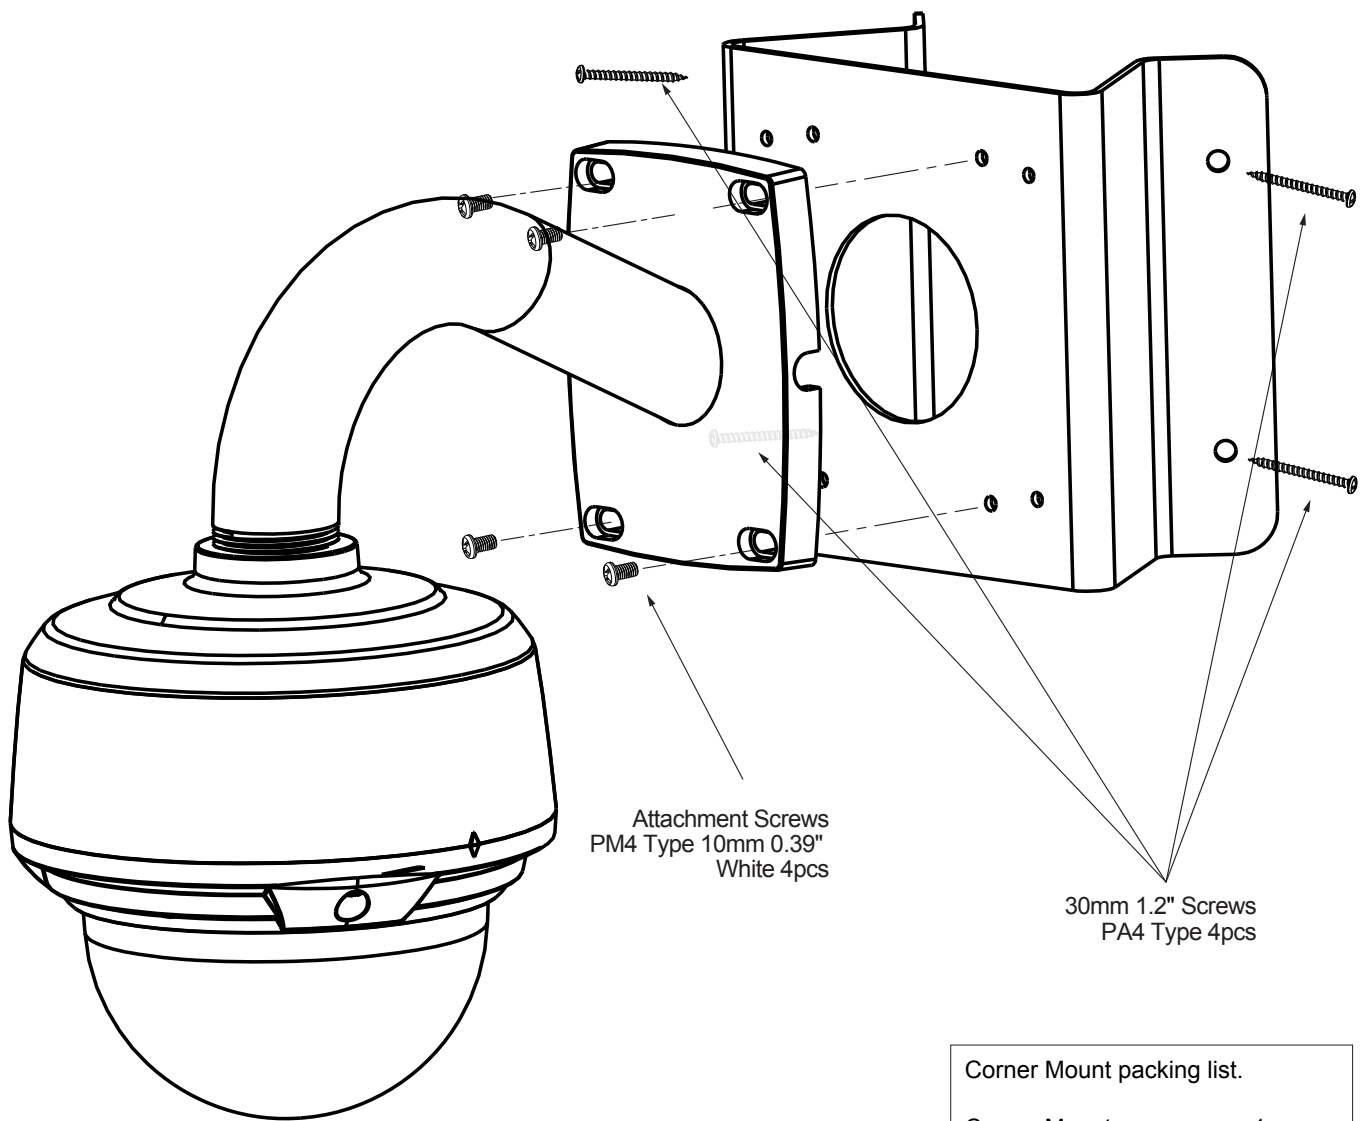

■ CORNER MOUNT ■

Model No. MNTV2XR

Compatible with Digimerge Accessories:

MNTV2XJ / MNTV2XC / MNTV2XW

Attachment Screws
PM4 Type 10mm 0.39"
White 4pcs

30mm 1.2" Screws
PA4 Type 4pcs

Corner Mount packing list.

Corner Mount	1pc
Attachment Screws White	4pcs
30mm 1.2" Screws	4pcs
30mm 1.2" plugs	4pcs