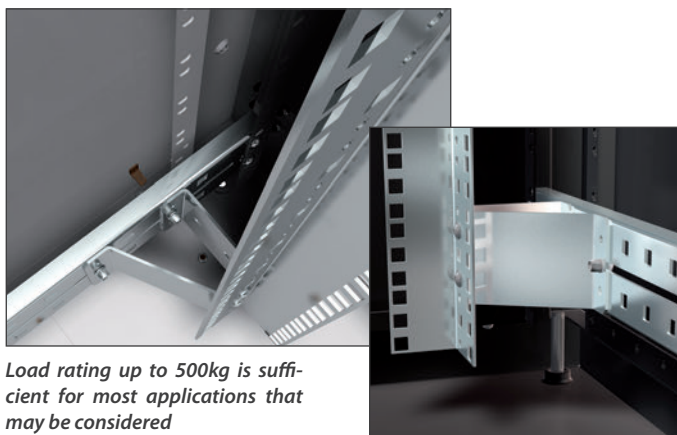

Standard configuration:

2 pairs of 19" sliding vertical extrusions, 1 pair of side panels with lock, tinted security glass front door (EN 12150-1) with swivel handle lock, rear panel with module for cable entry, 4 adjustable feet, GND/earthing kit, 28 mounting kit, allen key, door positioning wedges

product	code *
19" OPTIMAL rack	
ROF 21U, width 600mm, depth 600mm	ROF-21-60/60
ROF 27U, width 600mm, depth 600mm	ROF-27-60/60
ROF 33U, width 600mm, depth 600mm	ROF-33-60/60
ROF 42U, width 600mm, depth 600mm	ROF-42-60/60
ROF 21U, width 600mm, depth 800mm	ROF-21-60/80
ROF 27U, width 600mm, depth 800mm	ROF-27-60/80
ROF 33U, width 600mm, depth 800mm	ROF-33-60/80
ROF 42U, width 600mm, depth 800mm	ROF-42-60/80
ROF 42U, width 600mm, depth 1000mm	ROF-42-60/100
ROF 21U, width 800mm, depth 800mm	ROF-21-80/80
ROF 27U, width 800mm, depth 800mm	ROF-27-80/80
ROF 33U, width 800mm, depth 800mm	ROF-33-80/80
ROF 42U, width 800mm, depth 800mm	ROF-42-80/80
ROF 42U, width 800mm, depth 1000mm	ROF-42-80/100

* for ROF rack in light grey (RAL 7035) simply add -B to the code
for ROF rack in black (RAL 9005) simply add -H to the code

Load rating up to 500kg is sufficient for most applications that may be considered