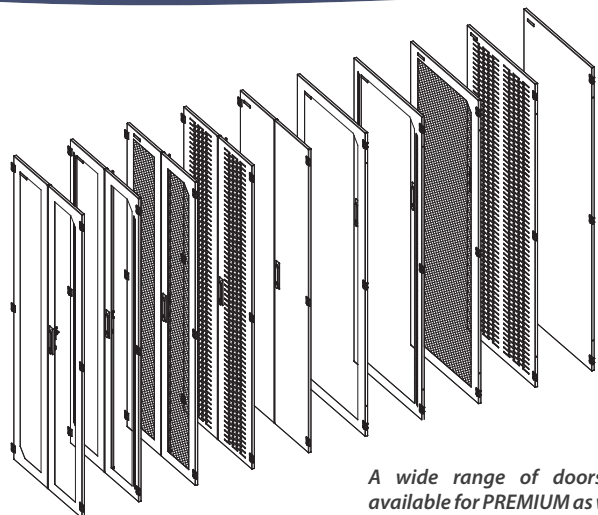

A wide range of doors is available for PREMIUM as well as for OPTIMAL rack series