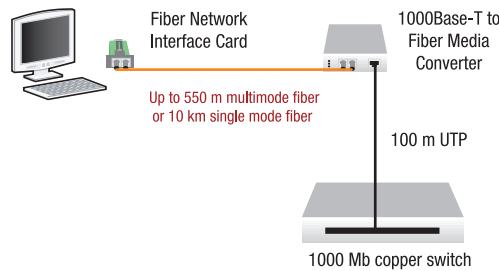

NEW
PRODUCT

network interface cards

Connectivity

N-GxX-xC-02

Gigabit Ethernet Network Interface Cards: Gigabit Ethernet 1000BASE-SX/LX

The Gigabit Ethernet NIC provides a 1000BASE-SX/LX fiber port, delivering fiber optic connectivity to the desktop for fiber rich LAN environments. With both standard and low profile form factors, driver support for most popular operating systems and PCI 2.2 plug-and-play capability, installation is a breeze in virtually any PC in your network.

Application

Ordering Information

N-GSX-SC-02

1000BASE-SX 850 nm MM (SC)
[62.5/125 μ m: 220 m/722 ft.]
[50/125 μ m: 550 m/1804 ft.]
Link Budget: 7.5 dB

N-GSX-LC-02

1000BASE-SX 850 nm MM (LC)
[62.5/125 μ m: 220 m/722 ft.]
[50/125 μ m: 550 m/1804 ft.]
Link Budget: 7.5 dB

Specifications

Standards	IEEE Std. 802.3Z IEEE Std. 802.1P IEEE Std. 802.1Q IEEE Std. 802.3x IEEE Std. 802.3ad
Expansion Bus Standard	PCI 2.2 bus 32/64-bit
Status LEDs	LINK/ACT (Link/Activity): ON = communication link; FLASHING = activity on link FDX (Full-duplex): ON = Full-duplex link
LAN Drivers	NetWare Server 4.x, 5.x, 6.x NetWare DOS Client ODI Windows 98, ME, 2000, 2003, XP, NT 4.0, VISTA Linux SCO UnixWare 7.1.x SCO Open Server Solaris
Boot Server Support	PXE, RPL, BOOTP
PCB Dimensions	Width: 2.2" [56 mm] Depth: 6.5" [165 mm] Height: 0.9" [23 mm]
Power	2.0A @ +5V
Environment	0° – 50°C; 5% – 90% humidity non-condensing; 0 – 10,000 ft. altitude
Shipping Weight	1 lb. [0.45 kg]
Regulatory Compliance	FCC Class A, CE Mark
Warranty	Lifetime