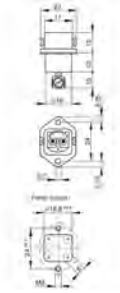

Industrial Connecting Solutions:Rectangular Connectors:Power Connectors (ST series):Panel-mounted connector:STASEI 200 grau/grey
<http://www.e-catalog.beldensolutions.com/link/57078-24228-256261-24351-24356-36010/en/conf/ui/state>

Picture

Drawing

Belden Deutschland GmbH

Im Gewerbepark 2
58579 Schalksmühle
Germany
Phone: +49 7127/14-1806
E-Mail: icos-sales@belden.com

The information published in the websites has been compiled as carefully as possible. It is subject to alteration without notice in technical as well as in price-related/commercial respect.
The complete information and data were available on user documentation. Mandatory information can only be obtained by a concrete query.