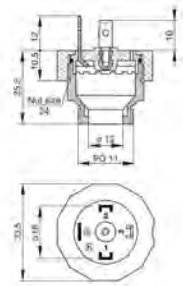

Industrial Connecting Solutions:Rectangular Connectors:Valve Connectors (Type A -B -C):Type A:Appliance Connectors (DIN EN 175 301-803):GSP 211 PG11 schwarz/black
<http://www.e-catalog.beldensolutions.com/link/57078-24228-256261-256266-256270-276255-35183/en/conf/ui/state>

Picture

Drawing

Belden Deutschland GmbH

Im Gewerbepark 2
58579 Schalksmühle
Germany
Phone: +49 7127/14-1806
E-Mail: icos-sales@belden.com

The information published in the websites has been compiled as carefully as possible. It is subject to alteration without notice in technical as well as in price-related/commercial respect.
The complete information and data were available on user documentation. Mandatory information can only be obtained by a concrete query.