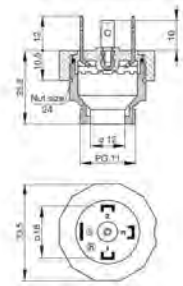

Industrial Connecting Solutions:Rectangular Connectors:Valve Connectors (Type A -B -C):Type A:Appliance Connectors (DIN EN 175 301-803):GSP 311 PG11 schwarz/black
<http://www.e-catalog.beldensolutions.com/link/57078-24228-256261-256266-256270-276255-35187/en/conf/ui/state>

Picture

Drawing

Belden Deutschland GmbH

Im Gewerbepark 2
58579 Schalksmühle
Germany
Phone: +49 7127/14-1806
E-Mail: icos-sales@belden.com

The information published in the websites has been compiled as carefully as possible. It is subject to alteration without notice in technical as well as in price-related/commercial respect.
The complete information and data were available on user documentation. Mandatory information can only be obtained by a concrete query.