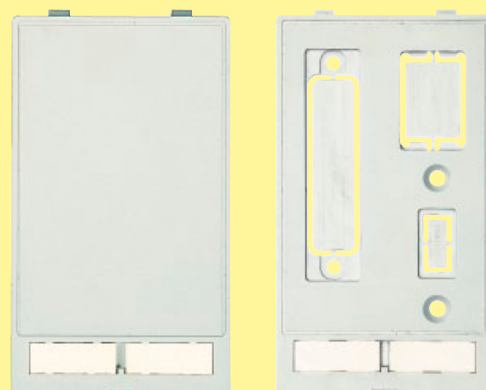

Blind plate

free space for self assembly
of connectors or switches
free space: 45 x 75 mm

flat

39 50 000 0890

with perforated cut-out for

Gender Changer RJ45, USB and D-Sub 25

39 50 000 0851