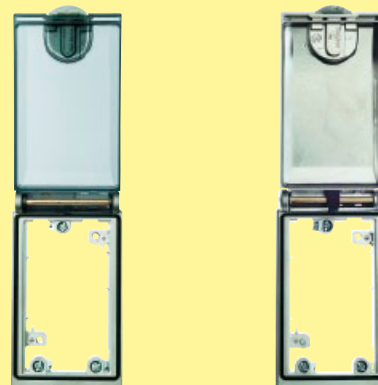

Frame

Part number

Depiction

single

metal version, nickel plated  
electrically conductive  
IP 65

transparent plastic cover

**39 50 000 0100**

metal cover

**39 50 000 0110**

double

metal version, nickel plated  
electrically conductive  
IP 65

transparent plastic cover

**39 50 000 0200**

metal cover

**39 50 000 0210**

Han-Port

Accessories

Part number

Depiction

Blind plate

free space for self assembly  
of connectors or switches  
free space: 45 x 75 mm

flat

**39 50 000 0890**

with perforated cut-out for