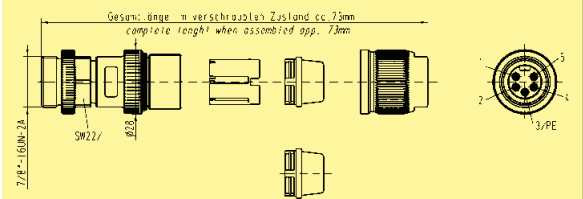

# HARAX® 7/8" Circular connector

Circular Connectors

Identification	Part No.		Drawing	Dimensions in mm
	Male	Female		

**HARAX® 7/8" Male**

**21 04 116 1505**

**HARAX® 7/8" Female**

**21 04 116 2505**