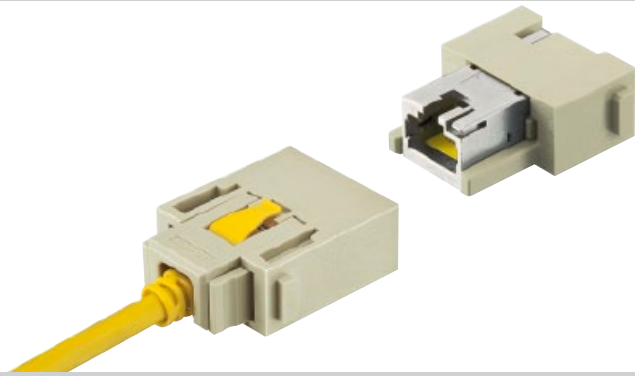

Number of contacts

8

Identification	Part number		Drawing	Dimensions in mm
	Male insert (M)	Female insert (F)		
Gender Changer for patch cable 		09 14 001 4721		
Male insert 	09 14 001 4623			
Adapter for HARTING patch cable 	09 14 000 9966			
Adapter for HARTING RJ Industrial® see page 06.85				