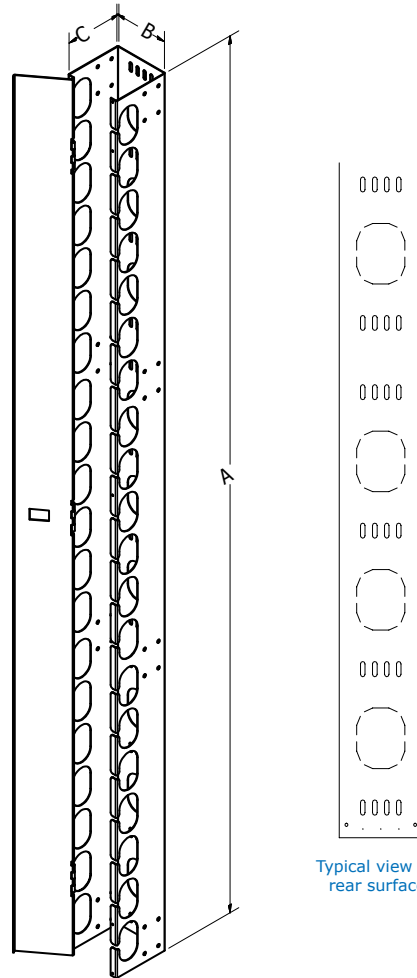

## RACK VERTICAL CABLE MANAGERS

### Features:

- Heavy gauge steel
- Door held shut with slide latch
- Removable cable retainer brackets
- Durable textured powder coated finish
- Standard colour is all black
- D-Rings may be added (see page 6.2.1) to manage cable bundles outside manager

### Highlights:

- Fingered cutouts for easy cable adds and moves
- Custom colours available on request

Vertical cable manager: 5" and 8" wide, various heights					
FITS OUR...	PART NUMBER	A	B	C	# of U's
24U RACKS	RFM-RVCM-B-48	48.00	5.15	5.43	24U
38U RACKS	RFM-RVCM-B-72	72.00	5.15	5.43	38U
44U RACKS	RFM-RVCM-B	82.50	5.15	5.43	44U
44U RACKS	RFM-RVCMG-B	82.50	8.15	5.43	44U

Vertical cable manager: 10" and 12" wide, 44U height					
FITS OUR...	PART NUMBER	A	B	C	# of U's
44U RACKS	RFM-RVCM-B-10	82.50	10.00	5.43	44U
44U RACKS	RFM-RVCM-B-12	82.50	12.00	5.43	44U

Vertical cable manager: 8" and 10" wide, 48U height					
FITS OUR...	PART NUMBER	A	B	C	# of U's
48U RACKS	RFM-RVCM8-48	89.50	8.00	5.43	48U
48U RACKS	RFM-RVCM10-48	89.50	10.00	5.43	48U