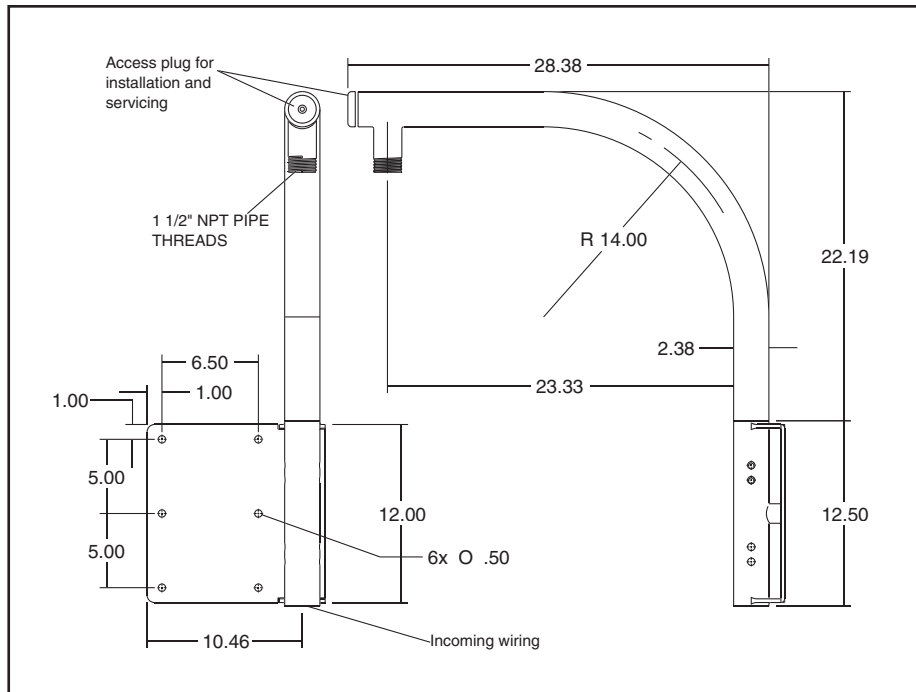

PWM30G & PWM30GB

DISTRIBUTED BY:

Panasonic ideas for life

Panasonic Digital Communications & Security Company
Unit of Matsushita Electric Corporation of America
Security Systems

Executive Office: Three Panasonic Way, Secaucus, NJ 07094

Zone Offices:

Eastern: Three Panasonic Way, Secaucus, NJ 07094 (201) 392-4546

Central: 1707 North Randall Road, Elgin, IL 60123 (847) 468-5211

Western: 6550 Katella Avenue, Cypress, CA 90630 (714) 373-7840

www.panasonic.com/cctv