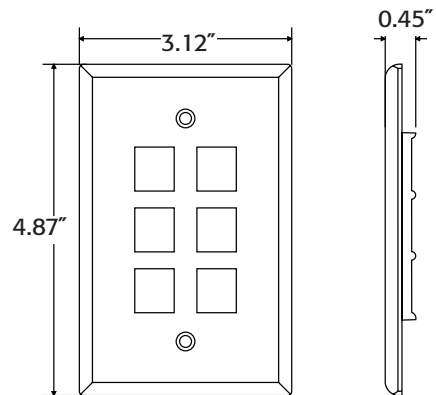

### FEATURES

- 3/8" larger than standard size wallplates to conceal irregular wall openings.
- Mounts to single-gang backboxes or four-square boxes with appropriate user-provided reducer.
- Includes mounting hardware with color matched wallplate screws.

## DIMENSIONAL LINE ART

See ELECTRONIC FILES for CAD images  
(.DXF, .DWG, MS-DOS.EPS)

Front View

Side View

PN# 41091-1\*N

Front View

Side View

PN# 41091-2\*N

Front View

Side View

PN# 41091-3\*N

Front View

Side View

PN# 41091-4\*N

Front View

Side View