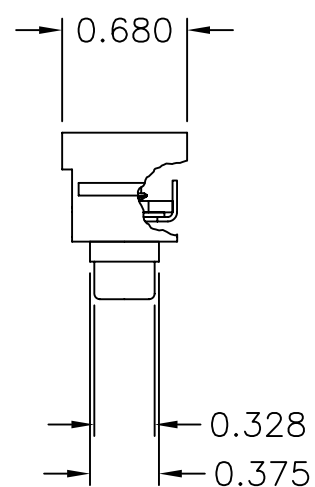

ITEM NO.	DESCRIPTION	QTY.
1	JACK, PHONO RCA	1
2	SNAP FIT ADAPTER	1
3	GROUNDING WASHER	1
4	WASHER,(INTERNAL STAR OR FLAT)	1
5	NUT	1

NOTES

UNLESS OTHERWISE SPECIFIED:

- SOLD IN CARTON INCREMENTS ONLY. CARTON CONTAINS 25 MODULES (INDIVIDUALLY BAGGED).
- SOLDER TYPE RCA CONNECTOR
- SPECIFICATIONS SUBJECT TO CHANGE WITHOUT NOTICE.

Created on AUTOCAD	DIMENSIONING AND TOLERANCE PER ANSI Y14.5M-1982 UNLESS OTHERWISE SPECIFIED, DIMENSIONS ARE IN INCHES (MM). TOLERANCES .XX = ±.01 (.25) .XXX = ±.005 (.127) .XXXX = ±.0025 (.0635) ANGLE TOL ±1°		PROJECT REFERENCE:		 <b>Hubbell Premise Wiring</b> HUBBELL INCORPORATED (Delaware) 14 Lord's Hill Road, Stonington, Connecticut 06378
	IN ACCEPTING OUR DRAWINGS, BLUEPRINTS, OR SUPPORTING DOCUMENTATION FOR QUOTATION OR OTHER PURPOSES, YOU AGREE NOT TO DISCLOSE TO OTHERS THE IDEAS, INFORMATION, OR DESIGNS SHOWN HEREIN, AND THAT YOU WILL MAKE NO USE OF SAME WITHOUT PERMISSION		MATERIAL:		
		DRAWN BY: P.S.MAGUIRE 05/30/2001		TITLE: <b>SNAP FIT (SF) MODULES RCA SOLDER COUPLER TERMINATION</b>	
		CHECKED BY: H. McGREGOR 06/11/01		SIZE: C	DRAWING NO. <b>C10754</b>
		APPROVED BY: G. KIERSTEAD 06/11/01		SCALE: FULL	REV. <b>D</b>
				SHEET 1 OF 1	