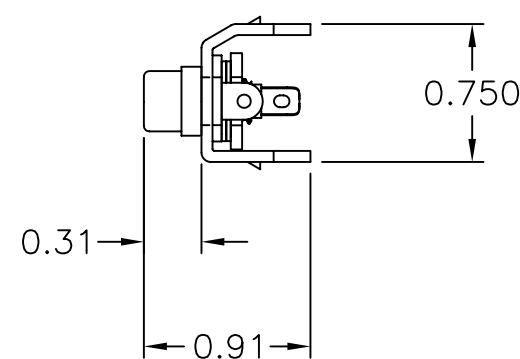

ITEM NO.	DESCRIPTION	QTY.
1	JACK, PHONO RCA	1
2	SNAP FIT ADAPTER	1
3	GROUNDING WASHER	1
4	WASHER,(INTERNAL STAR OR FLAT)	1
5	NUT	1

NOTES

UNLESS OTHERWISE SPECIFIED:

- SOLD IN CARTON INCREMENTS ONLY. CARTON CONTAINS 25 MODULES (INDIVIDUALLY BAGGED).
- SOLDER TYPE RCA CONNECTOR
- SPECIFICATIONS SUBJECT TO CHANGE WITHOUT NOTICE.

Created on AUTOCAD	DIMENSIONING AND TOLERANCE PER ANSI Y14.5M-1982 UNLESS OTHERWISE SPECIFIED, DIMENSIONS ARE IN INCHES (MM). TOLERANCES .XX = ±.01 (.25) .XXX = ±.005 (.127) .XXXX = ±.0025 (.0635) ANGLE TOL ±1°		PROJECT REFERENCE:		 <b>Hubbell Premise Wiring</b> HUBBELL INCORPORATED (Delaware) 14 Lord's Hill Road, Stonington, Connecticut 06378
	IN ACCEPTING OUR DRAWINGS, BLUEPRINTS, OR SUPPORTING DOCUMENTATION FOR QUOTATION OR OTHER PURPOSES, YOU AGREE NOT TO DISCLOSE TO OTHERS THE IDEAS, INFORMATION, OR DESIGNS SHOWN HEREIN, AND THAT YOU WILL MAKE NO USE OF SAME WITHOUT PERMISSION		MATERIAL:		
		DRAWN BY: P.S.MAGUIRE 05/30/2001		TITLE: <b>SNAP FIT (SF) MODULES RCA SOLDER COUPLER TERMINATION</b>	
		CHECKED BY: H. McGREGOR 06/11/01		SIZE: C	DRAWING NO. <b>C10754</b>
		APPROVED BY: G. KIERSTEAD 06/11/01		SCALE: FULL	REV. <b>D</b>
				SHEET 1 OF 1	