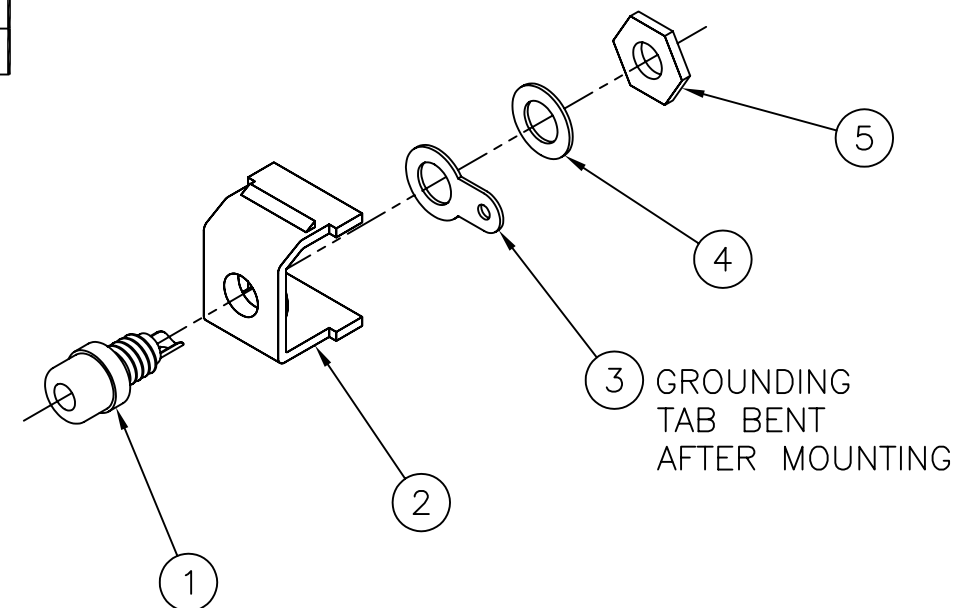

ITEM NO.	DESCRIPTION	QTY.
1	JACK, PHONO RCA	1
2	SNAP FIT ADAPTER	1
3	GROUNDING WASHER	1
4	WASHER,(INTERNAL STAR OR FLAT)	1
5	NUT	1

NOTES

UNLESS OTHERWISE SPECIFIED:

- SOLD IN CARTON INCREMENTS ONLY. CARTON CONTAINS 25 MODULES (INDIVIDUALLY BAGGED).
- SOLDER TYPE RCA CONNECTOR
- SPECIFICATIONS SUBJECT TO CHANGE WITHOUT NOTICE.

Created on AUTOCAD	DIMENSIONING AND TOLERANCE PER ANSI Y14.5M-1982 UNLESS OTHERWISE SPECIFIED, DIMENSIONS ARE IN INCHES (MM). TOLERANCES .XX = ±.01 (.25) .XXX = ±.005 (.127) .XXXX = ±.0025 (.0635) ANGLE TOL ±1°		PROJECT REFERENCE:		 <b>Hubbell Premise Wiring</b> HUBBELL INCORPORATED (Delaware) 14 Lord's Hill Road, Stonington, Connecticut 06378
	IN ACCEPTING OUR DRAWINGS, BLUEPRINTS, OR SUPPORTING DOCUMENTATION FOR QUOTATION OR OTHER PURPOSES, YOU AGREE NOT TO DISCLOSE TO OTHERS THE IDEAS, INFORMATION, OR DESIGNS SHOWN HEREIN, AND THAT YOU WILL MAKE NO USE OF SAME WITHOUT PERMISSION		MATERIAL:		
		DRAWN BY: P.S.MAGUIRE 05/30/2001		TITLE: <b>SNAP FIT (SF) MODULES RCA SOLDER COUPLER TERMINATION</b>	
		CHECKED BY: H. McGREGOR 06/11/01		SIZE: C	DRAWING NO. <b>C10754</b>
		APPROVED BY: G. KIERSTEAD 06/11/01		SCALE: FULL	REV. <b>D</b>
				SHEET 1 OF 1	