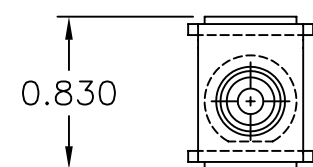

ITEM NO.	DESCRIPTION	QTY.
1	JACK, PHONO RCA	1
2	SNAP FIT ADAPTER	1
3	GROUNDING WASHER	1
4	WASHER,(INTERNAL STAR OR FLAT)	1
5	NUT	1

NOTES

UNLESS OTHERWISE SPECIFIED:

- SOLD IN CARTON INCREMENTS ONLY. CARTON CONTAINS 25 MODULES (INDIVIDUALLY BAGGED).
- SOLDER TYPE RCA CONNECTOR
- SPECIFICATIONS SUBJECT TO CHANGE WITHOUT NOTICE.

Created on AUTOCAD	DIMENSIONING AND TOLERANCE PER ANSI Y14.5M-1982 UNLESS OTHERWISE SPECIFIED, DIMENSIONS ARE IN INCHES (MM). TOLERANCES .XX = ±.01 (.25) .XXX = ±.005 (.127) .XXXX = ±.0025 (.0635) ANGLE TOL ±1°		PROJECT REFERENCE:		 <b>Hubbell Premise Wiring</b> HUBBELL INCORPORATED (Delaware) 14 Lord's Hill Road, Stonington, Connecticut 06378
	IN ACCEPTING OUR DRAWINGS, BLUEPRINTS, OR SUPPORTING DOCUMENTATION FOR QUOTATION OR OTHER PURPOSES, YOU AGREE NOT TO DISCLOSE TO OTHERS THE IDEAS, INFORMATION, OR DESIGNS SHOWN HEREIN, AND THAT YOU WILL MAKE NO USE OF SAME WITHOUT PERMISSION		MATERIAL:		
		DRAWN BY: P.S.MAGUIRE 05/30/2001		TITLE: <b>SNAP FIT (SF) MODULES RCA SOLDER COUPLER TERMINATION</b>	
		CHECKED BY: H. McGREGOR 06/11/01		SIZE: C	DRAWING NO. <b>C10754</b>
		APPROVED BY: G. KIERSTEAD 06/11/01		SCALE: FULL	REV. <b>D</b>
				SHEET 1 OF 1	