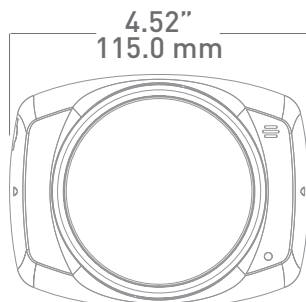

Weight (grams)	253 g (SI), 298 g (SV)
----------------	------------------------

Warranty	5 years
----------	---------

Lens Options	F1 Wide Angle Lens 1/3" M12, 4.2 mm, F1.8 F2 Wide Angle Lens 1/3" M12, 2.8 mm, F2.6 F3 Telephoto Lens 1/3" M12, 8 mm, F1.8 F4 Wide Angle Lens 1/3" M12, 3.6 mm, F1.8
--------------	---

Accessories	IQD4-PB Pendant Mount Black IQD4-WB Wall Mount Black IQD-GBA Gang Box Adapter
-------------	---

Product Configurations

Part Number	Max Resolution	Max Framerate	Min Illumination	Compatible Lens
IQD30SV	SD480p - 720 x 480	60 fps	Color: 0.1 lux	F1, F2, F3
IQD31SV	HD720p - 1280 x 720	30 fps	Color: 0.1 lux	F1, F2, F3
IQD32SV	HD1080p - 1920 x 1080	30 fps	Color: 0.2 lux	F1, F3, F4

Dimensions

Top

Side