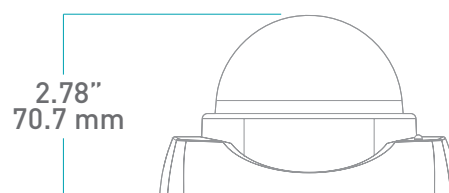

Accessories	IQD4-PB Pendant Mount Black IQD4-WB Wall Mount Black IQD-GBA Gang Box Adapter
-------------	---

Product Configurations

Part Number	Max Resolution	Max Framerate	Min Illumination	Compatible Lens
IQD30SV	SD480p - 720 x 480	60 fps	Color: 0.1 lux	F1, F2, F3
IQD31SV	HD720p - 1280 x 720	30 fps	Color: 0.1 lux	F1, F2, F3
IQD32SV	HD1080p - 1920 x 1080	30 fps	Color: 0.2 lux	F1, F3, F4

Dimensions

Top

Side