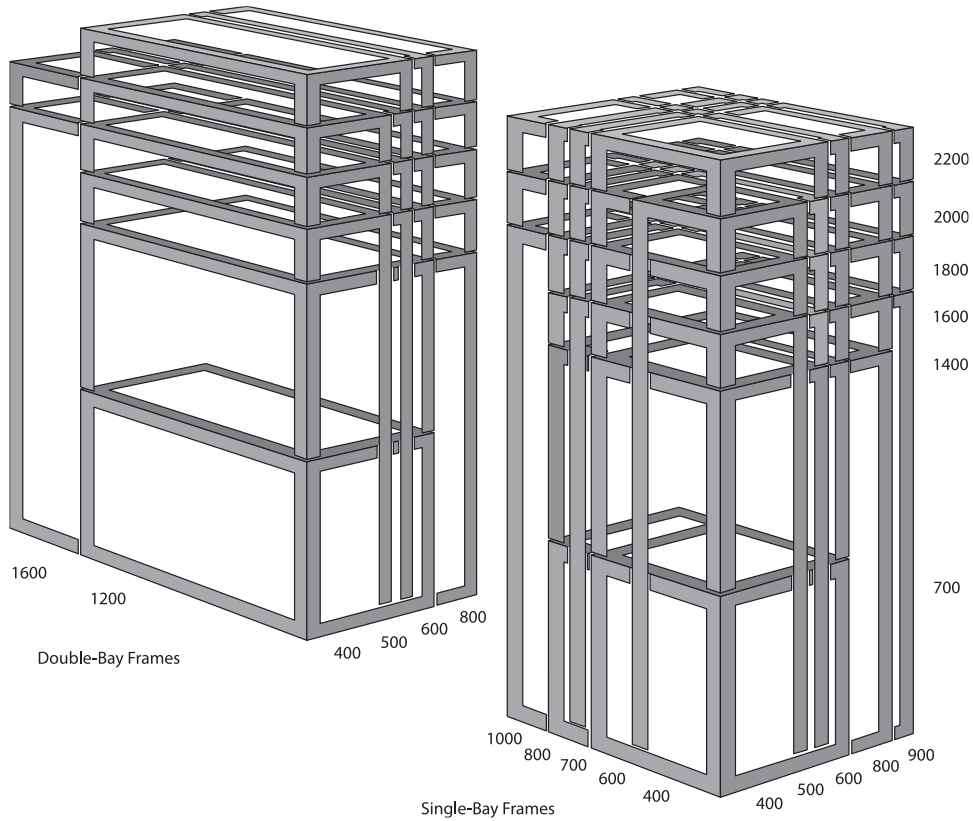

#### Selection

A full range of sizes for single- and double-bay applications, PROLINE® offers the broadest range of standard sizes in the industry.

Frame Type	Heights mm/in.	Widths mm/in.	Depths mm/in.
Single-Bay Frames	700	600 and 800	600
	1400	600 and 800	500, 600 and 800
	1600	600, 700 and 800	400, 500, 600 and 800
	1800	600, 700, 800 and 1000	400, 500, 600 and 800
	2000	400, 600, 700, 800 and 1000	400, 500, 600 and 800
	2200	600, 700, 800 and 1000	500, 600, 800 and 900
Double-Bay Frames	700	1200	600
	1600	1200	400, 500, 600 and 800
	1800	1200 and 1600	400, 500, 600 and 800
	2000	1200 and 1600	400, 500, 600 and 800
	2200	1200	500, 600 and 800

**PROLINE® Frames**
**Single-Bay Frames**

**Specifications**

- Welded corners with steel corner blocks that add strength and rigidity
- 12 gauge, roll-formed frame sections for strength
- Flange on door and side openings deflect liquids away from the enclosure interior
- Rectangular frame holes are designed for metric cage nut fasteners
- Round frame holes allow numerous grounding locations using M5 thread-forming screws
- Access to both sides of frame mounting holes allows standard components to be easily installed
- Provisions for slide-in subpanel, rack mounting and accessory mounting
- Simple means for joining frames to create multiple-bay enclosures
- An open roll-formed profile design affords complete surface corrosion protection and assembly access
- Sealed mounting for all external accessories
- Finished with RAL 7035 textured gray polyester powder paint