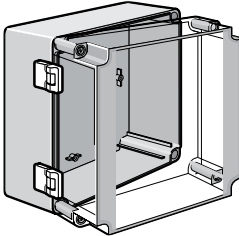

QLINE® E

QLINE® E

Brass Inserts

Self-tapping Brass Inserts fit into molded pads in the bottom of the enclosure. Inserts have an M2 internal machine screw thread and M4 self-tapping external thread.

Bulletin: Q41Y

Catalog Number	Description	Qty. Pkg.
QEBI	M2 thread inserts	4

Hinge Kit

Includes two polyamid hinges, eight M4 self-tapping zinc-plated screws, eight flat washers and drilling template. Use on all QLINE® E enclosures.