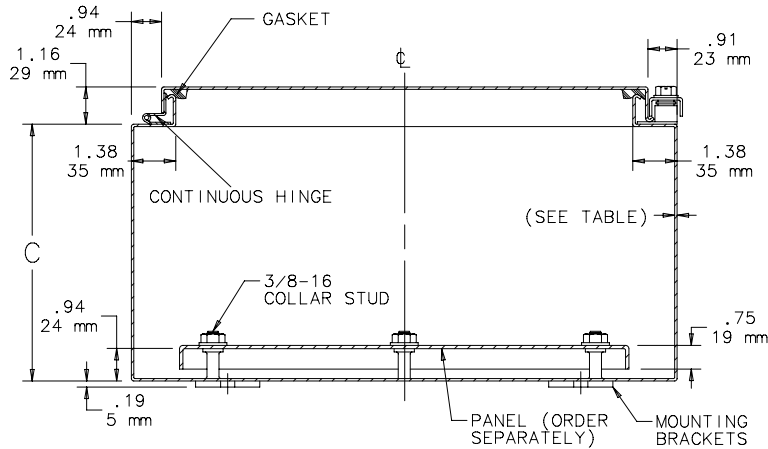

Purchase panels separately. Optional composite and aluminum panels are available for most sizes.

Wall-Mount Enclosures and Accessories

SECTION Y-Y

SECTION X-X

- NOTE:
1. Removable data pocket included (see table for size). Large data pocket 12.00 x 12.00 (305mm x 305mm); small data pocket 6.00 x 6.00 (152mm x 152mm).
 2. Maximum spacing between door clamps is 15.00 (382mm)