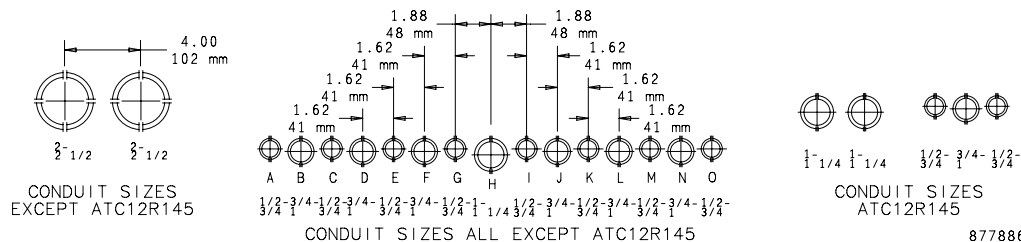

Features

- Lift-off hinges
- 4-position grounding bar #14-2/0
- Tamper-resistant quarter-turn latch
- 7-mm square drive; use key accessory CLKSM7 or 5/16 12-point socket
- Padlock hasp
- Standard knockouts

Bulletin: T90R3

Industry Standards

UL 50, 50E Listed; Type 3R; File No. E27567
UL 497 / 1863 Listed; File No. E230874
cUL Listed per CSA C22.2 No 94; Type 3R; File No. E27567

NEMA Type 3R
IEC 60529 IP32

Standard Product

Catalog Number	AxBxC in./mm	Door	F in./mm	Panel Size D x E in./mm	Conduit Pattern
ATC12R145	12.00 x 14.00 x 5.00 305 x 356 x 127	Single	4.00 102	9.00 x 11.00 229 x 279	G-H-I
ATC36R366	36.00 x 36.00 x 6.00 914 x 914 x 152	Single	13.50 343	33.00 x 33.00 838 x 838	C-D-E-F-G-H-I-J-K-L-M
ATC26R248	26.00 x 24.00 x 8.00 660 x 610 x 203	Single	7.50 191	23.00 x 21.00 584 x 533	E-F-G-H-I-J-K
ATC36R248	36.00 x 24.00 x 8.00 914 x 610 x 203	Single	7.50 191	33.00 x 21.00 838 x 533	E-F-G-H-I-J-K
ATC36R308	36.00 x 30.00 x 8.00 914 x 763 x 203	Single	10.50 267	33.00 x 27.00 838 x 686	D-E-F-G-H-I-J-K-L
ATC36R369	36.00 x 36.00 x 9.00 914 x 914 x 229	Single	13.50 343	33.00 x 33.00 838 x 838	C-D-E-F-G-H-I-J-K-L-M
ATC42R369	42.00 x 36.00 x 9.00 1066 x 914 x 229	Double	13.50 343	39.00 x 33.00 911 x 838	C-D-E-F-G-H-I-J-K-L-M
ATC48R369	48.00 x 36.00 x 9.00 1220 x 914 x 229	Double	13.50 343	45.00 x 33.00 1143 x 838	C-D-E-F-G-H-I-J-K-L-M
ATC48R489	48.00 x 48.00 x 9.00 1219 x 1219 x 229	Double	19.50 495	45.00 x 45.00 1143 x 1143	A-B-C-D-E-F-G-H-I-J-K-L-M-O
ATC36R3612	36.00 x 36.00 x 12.00 914 x 914 x 305	Single	13.50 343	33.00 x 33.00 838 x 838	C-D-E-F-G-H-I-J-K-L-M