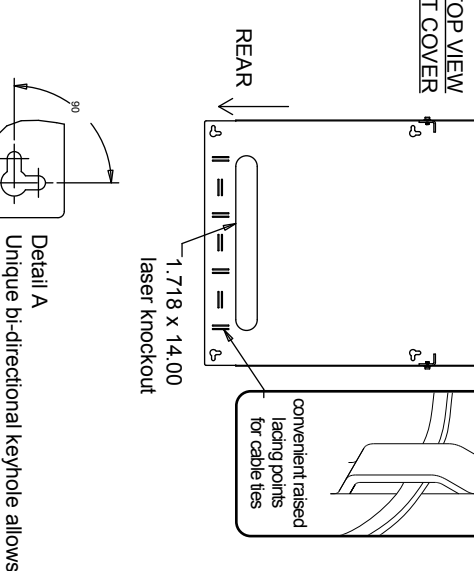

Features

- Provides low-profile wall-mounting for deep hubs and routers
- Includes steel top cover
- Abundant cable lacing points provided in the rear
- Available in two racking heights: 2 and 4 spaces
- Includes pre-installed 11-gauge, 10-32 threaded rackrail
- Three position rackrail mounting allows for cable managers or flush equipment mounting
- Durable black powder coat finish

SPM-4
(shown with cover removed)

Architects' and Engineers' Specifications

EIA/ITA compliant 19" Low-profile wallmount rack shall be Middle Atlantic Products part # _____ (SPM-2, SPM-4) with ___ (2,4) useable rackspace. Rack shall have three position adjustable rackrail to allow for three combinations of front clearance and useable depth. Rackrail can be set flush with front of rack which allows a full 19" of component depth, 1.5" from the front for 17.5" of component depth, or 3" from the front for 16" of component depth. Rack shall be constructed of phosphate pre-treated 16-gauge steel finished in a durable black powder coat. Rack shall be GREENGUARD Indoor Air Quality Certified for Children and Schools. Rack shall be RoHS EU Directive 2002/95/EC compliant. Rack shall be manufactured by an ISO 9001 and ISO 14001 registered company. Rack shall be warranted to be free from defects in material or workmanship under normal use and conditions for the lifetime of the rack.

WEIGHT CAPACITY

SPM-2	50 lbs.
SPM-4	40 lbs.

CUSTOMIZABLE SPECIFICATION CLIPS AVAILABLE AT MIDDLEATLANTIC.COM

SPM Series basic dimensions

All dimensions in inches unless otherwise noted
 [All dimensions in brackets are in millimeters]

POSITION	FRONT RAIL SETBACK	USEABLE DEPTH
1	0"	19"
2	1.5"	17.5"
3	3"	16"

	OVERALL HEIGHT "A"	RACKING HEIGHT
SPM-2	3.97"	3.50" (2 SPACES)
SPM-4	7.42"	7.00" (4 SPACES)