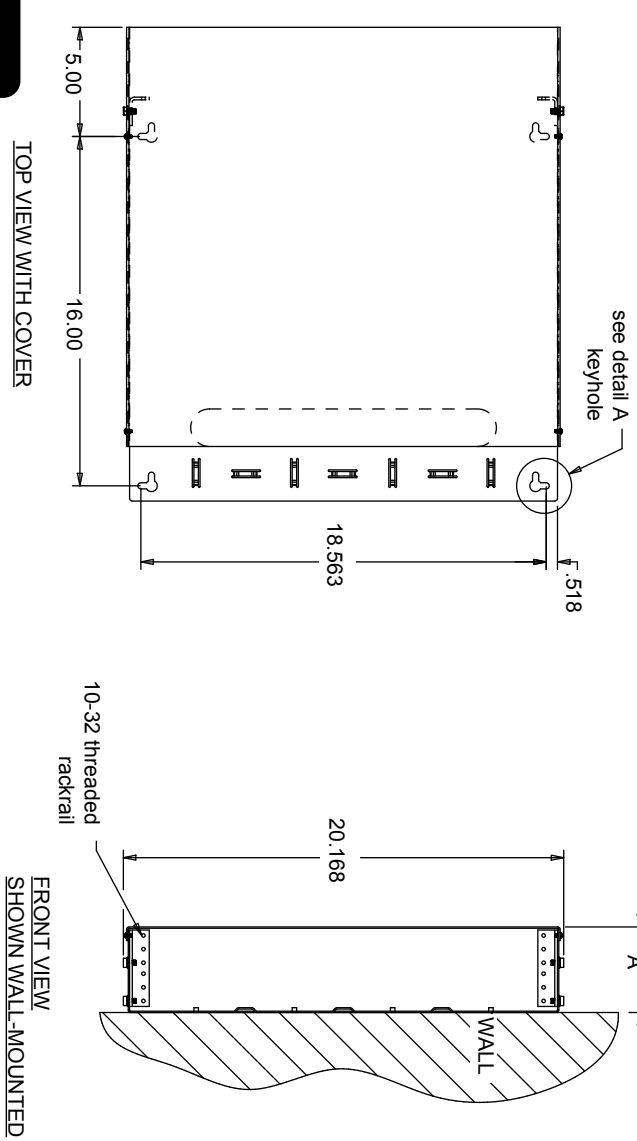

Features

- Provides low-profile wall-mounting for deep hubs and routers
- Includes steel top cover
- Abundant cable lacing points provided in the rear
- Available in two racking heights: 2 and 4 spaces
- Includes pre-installed 11-gauge, 10-32 threaded rackrail
- Three position rackrail mounting allows for cable managers or flush equipment mounting
- Durable black powder coat finish

SPM-4
(shown with cover removed)

Architects' and Engineers' Specifications

EIA/ITA compliant 19" Low-profile wallmount rack shall be Middle Atlantic Products part # _____ (SPM-2, SPM-4) with ___ (2,4) useable rackspace. Rack shall have three position adjustable rackrail to allow for three combinations of front clearance and useable depth. Rackrail can be set flush with front of rack which allows a full 19" of component depth, 1.5" from the front for 17.5" of component depth, or 3" from the front for 16" of component depth. Rack shall be constructed of phosphate pre-treated 16-gauge steel finished in a durable black powder coat. Rack shall be GREENGUARD Indoor Air Quality Certified for Children and Schools. Rack shall be RoHS EU Directive 2002/95/EC compliant. Rack shall be manufactured by an ISO 9001 and ISO 14001 registered company. Rack shall be warranted to be free from defects in material or workmanship under normal use and conditions for the lifetime of the rack.

WEIGHT CAPACITY

SPM-2	50 lbs.
SPM-4	40 lbs.

CUSTOMIZABLE SPECIFICATION CLIPS AVAILABLE AT MIDDLEATLANTIC.COM

SPM Series basic dimensions

All dimensions in inches unless otherwise noted
 [All dimensions in brackets are in millimeters]

POSITION	FRONT RAIL SETBACK	USEABLE DEPTH
1	0"	19"
2	1.5"	17.5"
3	3"	16"

	OVERALL HEIGHT "A"	RACKING HEIGHT
SPM-2	3.97"	3.50" (2 SPACES)
SPM-4	7.42"	7.00" (4 SPACES)