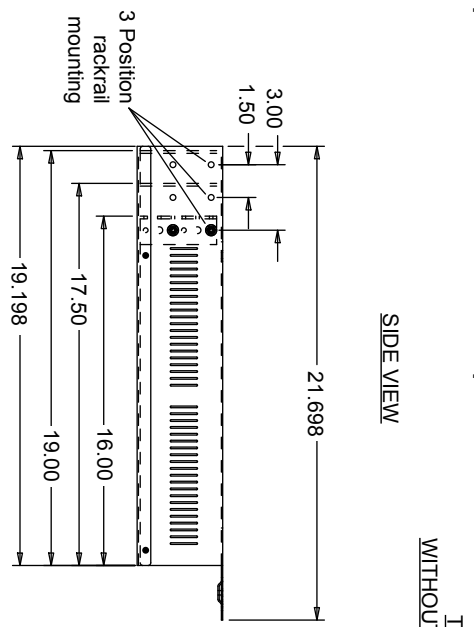

Features

- Provides low-profile wall-mounting for deep hubs and routers
- Includes steel top cover
- Abundant cable lacing points provided in the rear
- Available in two racking heights: 2 and 4 spaces
- Includes pre-installed 11-gauge, 10-32 threaded rackrail
- Three position rackrail mounting allows for cable managers or flush equipment mounting
- Durable black powder coat finish

SPM-4
(shown with cover removed)

Architects' and Engineers' Specifications

EIA/ITA compliant 19" Low-profile wallmount rack shall be Middle Atlantic Products part # _____ (SPM-2, SPM-4) with ___ (2,4) useable rackspace. Rack shall have three position adjustable rackrail to allow for three combinations of front clearance and useable depth. Rackrail can be set flush with front of rack which allows a full 19" of component depth, 1.5" from the front for 17.5" of component depth, or 3" from the front for 16" of component depth. Rack shall be constructed of phosphate pre-treated 16-gauge steel finished in a durable black powder coat. Rack shall be GREENGUARD Indoor Air Quality Certified for Children and Schools. Rack shall be RoHS EU Directive 2002/95/EC compliant. Rack shall be manufactured by an ISO 9001 and ISO 14001 registered company. Rack shall be warranted to be free from defects in material or workmanship under normal use and conditions for the lifetime of the rack.

WEIGHT CAPACITY

SPM-2	50 lbs.
SPM-4	40 lbs.

CUSTOMIZABLE SPECIFICATION CLIPS AVAILABLE AT MIDDLEATLANTIC.COM

SPM Series basic dimensions

All dimensions in inches unless otherwise noted
 [All dimensions in brackets are in millimeters]

POSITION	FRONT RAIL SETBACK	USEABLE DEPTH
1	0"	19"
2	1.5"	17.5"
3	3"	16"

	OVERALL HEIGHT "A"	RACKING HEIGHT
SPM-2	3.97"	3.50" (2 SPACES)
SPM-4	7.42"	7.00" (4 SPACES)