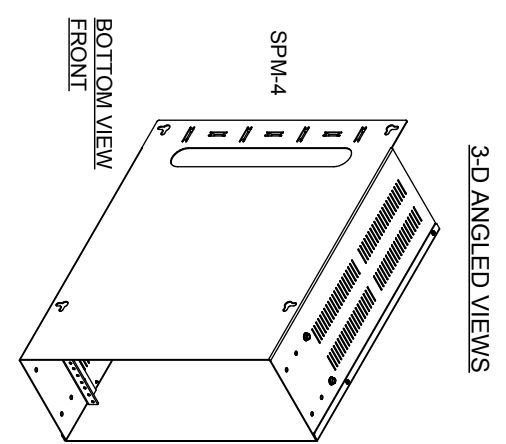

Features

- Provides low-profile wall-mounting for deep hubs and routers
- Includes steel top cover
- Abundant cable lacing points provided in the rear
- Available in two racking heights: 2 and 4 spaces
- Includes pre-installed 11-gauge, 10-32 threaded rackrail
- Three position rackrail mounting allows for cable managers or flush equipment mounting
- Durable black powder coat finish

SPM-4
(shown with cover removed)

Architects' and Engineers' Specifications

EIA/ITA compliant 19" Low-profile wallmount rack shall be Middle Atlantic Products part # _____ (SPM-2, SPM-4) with ___ (2,4) useable rackspace. Rack shall have three position adjustable rackrail to allow for three combinations of front clearance and useable depth. Rackrail can be set flush with front of rack which allows a full 19" of component depth, 1.5" from the front for 17.5" of component depth, or 3" from the front for 16" of component depth. Rack shall be constructed of phosphate pre-treated 16-gauge steel finished in a durable black powder coat. Rack shall be GREENGUARD Indoor Air Quality Certified for Children and Schools. Rack shall be RoHS EU Directive 2002/95/EC compliant. Rack shall be manufactured by an ISO 9001 and ISO 14001 registered company. Rack shall be warranted to be free from defects in material or workmanship under normal use and conditions for the lifetime of the rack.

POSITION	FRONT RAIL SETBACK	USEABLE DEPTH
1	0"	19"
2	1.5"	17.5"
3	3"	16"

	OVERALL HEIGHT "A"	RACKING HEIGHT
SPM-2	3.97"	3.50" (2 SPACES)
SPM-4	7.42"	7.00" (4 SPACES)