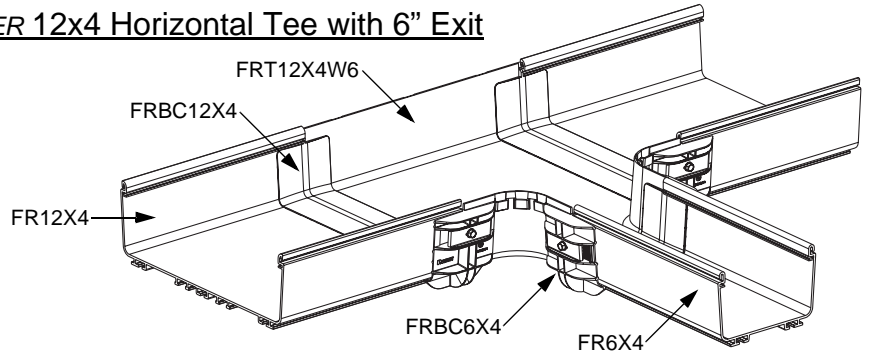

FIBERRUNNER 12x4 Horizontal Tee with 6" Exit