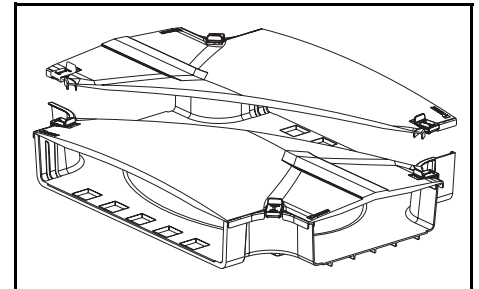

FRFWCCV24W12
(cover for FRFWC24X4W12)

Instruction Sheet RW138B

WORLDWIDE SUBSIDIARIES AND SALES OFFICES

17301 Ridgeland Avenue
Tinley Park, IL 60477-3901
Web Site: www.panduit.com

RACEWAY SYSTEMS DIVISION

Fax: 708-532-1811
Technical Support: 800-777-3300
E-mail: cs@panduit.com