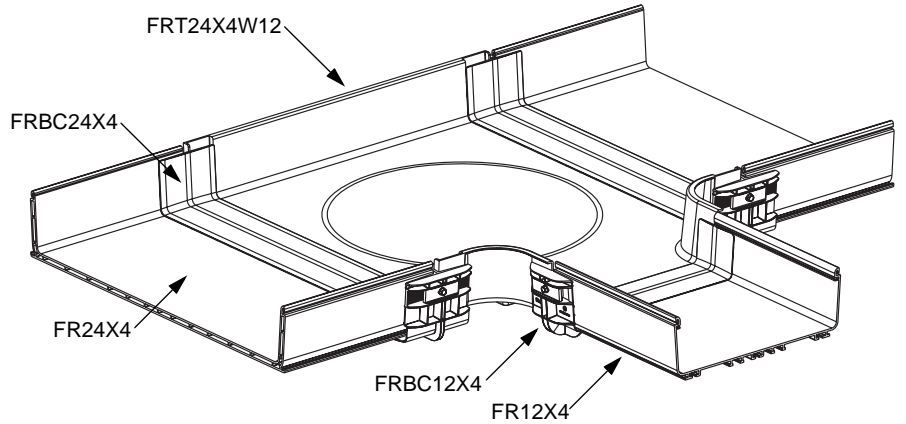

FIBERRUNNER 12x4 "Y" Transition with 6" Exits

FIBERRUNNER 12x4 Transition Left with 6" Exit

INSTALLATION INSTRUCTIONS

FRRF126R

FIBERRUNNER 12x4 Transition Right with 6" Exit

FRRF2412

FIBERRUNNER 24x4 to FIBERRUNNER 12x4 Reducer

FRT24X4W12

FIBERRUNNER 24x4 Horizontal Tee with 12" Exit

FRFWC24X4W12

FIBERRUNNER 24x4 Four-Way Cross with 12" Exit

INSTALLATION INSTRUCTIONS

FRRF6FR4SC
(split cover for FRRF6FR4)

FRTSC12W4
(split cover for FRT12X4W4)