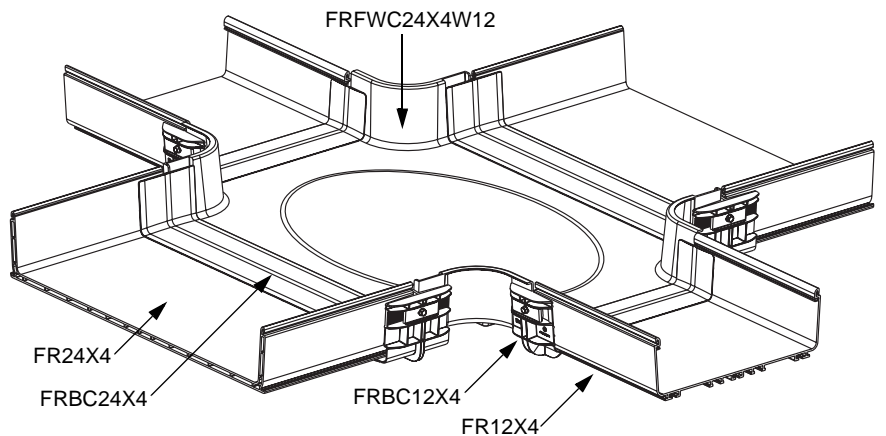

For Technical Assistance, Call: 800-777-3300

INSTALLATION INSTRUCTIONS

FIBERRUNNER 12x4 to FIBERRUNNER 6x4 Reducer

FIBERRUNNER 12x4 Horizontal Tee with 6" Exit

FIBERRUNNER 12x4 Four-Way Cross with 6" Exits

FIBERRUNNER 12x4 "Y" Transition with 6" Exits

FIBERRUNNER 12x4 Transition Left with 6" Exit

INSTALLATION INSTRUCTIONS

FRRF126R

FIBERRUNNER 12x4 Transition Right with 6" Exit

FRRF2412

FIBERRUNNER 24x4 to FIBERRUNNER 12x4 Reducer

FRT24X4W12

FIBERRUNNER 24x4 Horizontal Tee with 12" Exit

FRFWC24X4W12

FIBERRUNNER 24x4 Four-Way Cross with 12" Exit

INSTALLATION INSTRUCTIONS

FRRF6FR4SC
(split cover for FRRF6FR4)

FRTSC12W4
(split cover for FRT12X4W4)