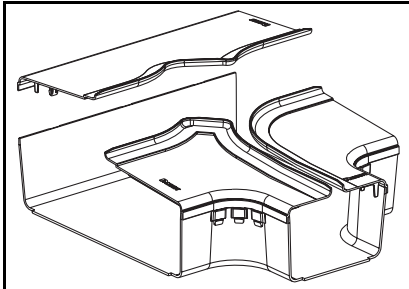

FRTSC12W6
(split cover for FRT12X4W6)