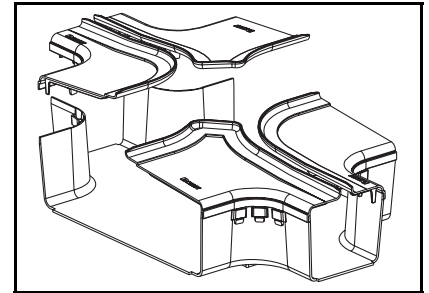

FRT24X4W12

FIBERRUNNER 24x4 Horizontal Tee with 12" Exit

FRFWC24X4W12

FIBERRUNNER 24x4 Four-Way Cross with 12" Exit

INSTALLATION INSTRUCTIONS

FRRF6FR4SC
(split cover for FRRF6FR4)

FRTSC12W4
(split cover for FRT12X4W4)