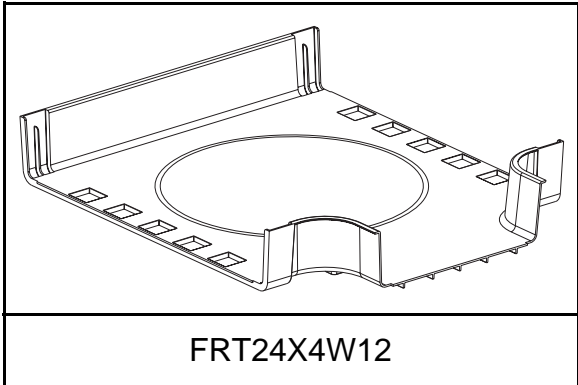

FIBERRUNNER 12x4 "Y" Transition with 6" Exits

FIBERRUNNER 12x4 Transition Left with 6" Exit

INSTALLATION INSTRUCTIONS

FRRF126R

FIBERRUNNER 12x4 Transition Right with 6" Exit

FRRF2412

FIBERRUNNER 24x4 to FIBERRUNNER 12x4 Reducer

FRT24X4W12

FIBERRUNNER 24x4 Horizontal Tee with 12" Exit

FRFWC24X4W12

FIBERRUNNER 24x4 Four-Way Cross with 12" Exit

INSTALLATION INSTRUCTIONS

FRRF6FR4SC
(split cover for FRRF6FR4)

FRTSC12W4
(split cover for FRT12X4W4)