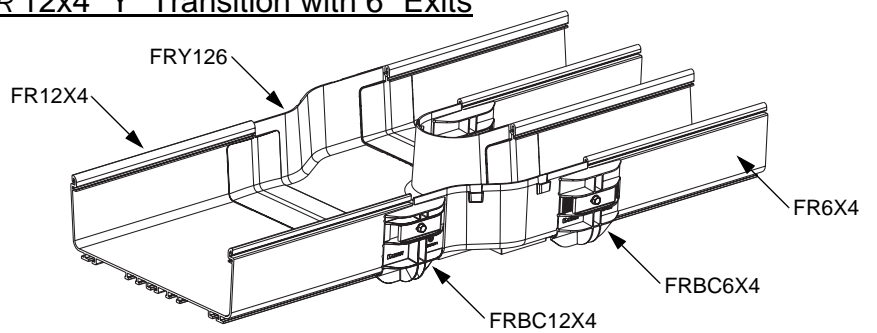

For Technical Assistance, Call: 800-777-3300

INSTALLATION INSTRUCTIONS

FIBERRUNNER 12x4 to FIBERRUNNER 6x4 Reducer

FIBERRUNNER 12x4 Horizontal Tee with 6" Exit

FIBERRUNNER 12x4 Four-Way Cross with 6" Exits

FIBERRUNNER 12x4 "Y" Transition with 6" Exits

FIBERRUNNER 12x4 Transition Left with 6" Exit

INSTALLATION INSTRUCTIONS

FRRF126R

FIBERRUNNER 12x4 Transition Right with 6" Exit

FRRF2412

FIBERRUNNER 24x4 to FIBERRUNNER 12x4 Reducer