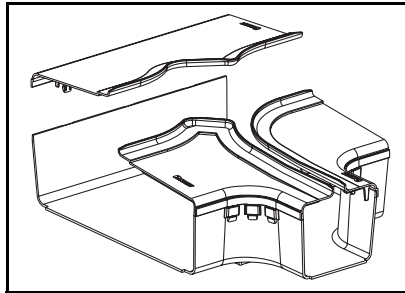

FRT24X4W12

FIBERRUNNER 24x4 Horizontal Tee with 12" Exit

FRFWC24X4W12

FIBERRUNNER 24x4 Four-Way Cross with 12" Exit

INSTALLATION INSTRUCTIONS

FRRF6FR4SC
(split cover for FRRF6FR4)

FRTSC12W4
(split cover for FRT12X4W4)