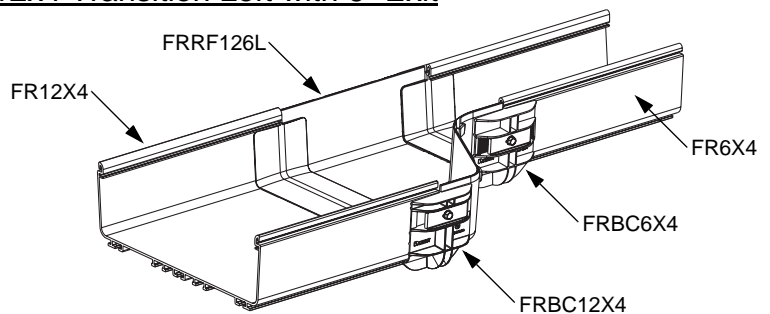

For Technical Assistance, Call: 800-777-3300

INSTALLATION INSTRUCTIONS

FIBERRUNNER 12x4 to FIBERRUNNER 6x4 Reducer

FIBERRUNNER 12x4 Horizontal Tee with 6" Exit

FIBERRUNNER 12x4 Four-Way Cross with 6" Exits

FIBERRUNNER 12x4 "Y" Transition with 6" Exits

FIBERRUNNER 12x4 Transition Left with 6" Exit

INSTALLATION INSTRUCTIONS

FRRF126R

FIBERRUNNER 12x4 Transition Right with 6" Exit

FRRF2412

FIBERRUNNER 24x4 to FIBERRUNNER 12x4 Reducer