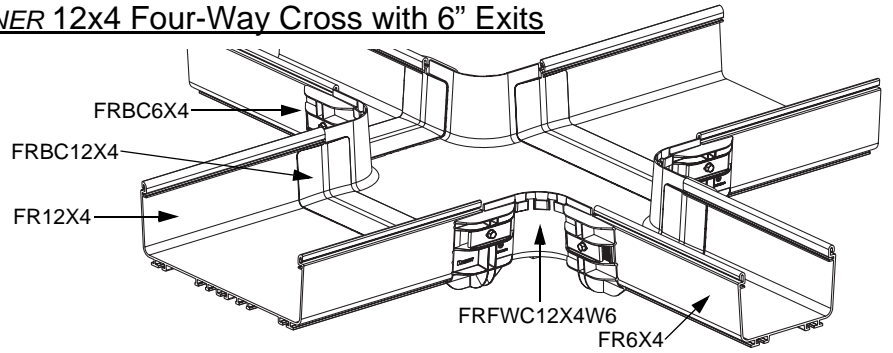

For Technical Assistance, Call: 800-777-3300

INSTALLATION INSTRUCTIONS

FIBERRUNNER 12x4 to FIBERRUNNER 6x4 Reducer

FIBERRUNNER 12x4 Horizontal Tee with 6" Exit

FIBERRUNNER 12x4 Four-Way Cross with 6" Exits

FIBERRUNNER 12x4 "Y" Transition with 6" Exits

FIBERRUNNER 12x4 Transition Left with 6" Exit

INSTALLATION INSTRUCTIONS

FRRF126R

FIBERRUNNER 12x4 Transition Right with 6" Exit

FRRF2412

FIBERRUNNER 24x4 to FIBERRUNNER 12x4 Reducer