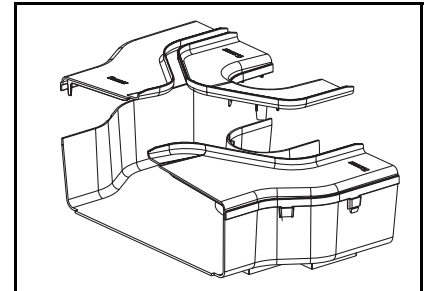

FRT24X4W12

FIBERRUNNER 24x4 Horizontal Tee with 12" Exit

FRFWC24X4W12

FIBERRUNNER 24x4 Four-Way Cross with 12" Exit

INSTALLATION INSTRUCTIONS

FRRF6FR4SC
(split cover for FRRF6FR4)

FRTSC12W4
(split cover for FRT12X4W4)

FRFWCSC12W4
(split cover for FRFWC12X4W4)

FRTSC12W6
(split cover for FRT12X4W6)

FRFWCSC12W6
(split cover for FRFWC12X4W6)

FRRF126SC
(split cover for FRRF126)

FRRF126LSC
(split cover for FRRF126L)

FRRF126RSC
(split cover for FRRF126R)