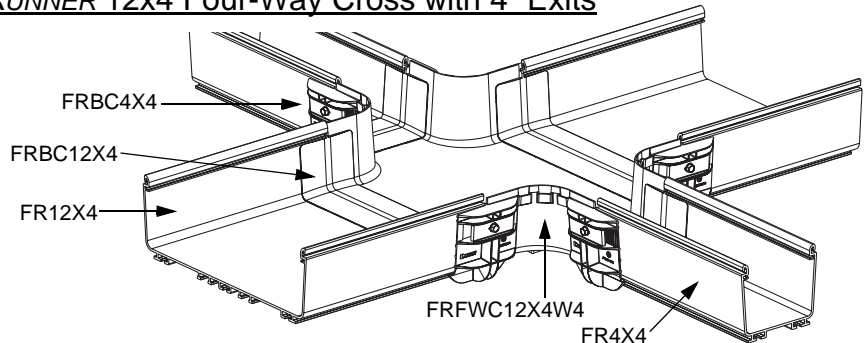

FIBERRUNNER to FIBERRUNNER Reducer and Transition Fittings

PANDUIT Part Numbers: FRRF4FD2, FRRF6FR4, FRT12X4W4, FRFWC12X4W4, FRRF126, FRT12X4W6, FRFWC12X4W6, FRY126, FRRF126L, FRRF126R, FRRF2412, FRT24X4W12, FRFWC24X12W12, FRRF6FR4SC, FRTSC12W4, FRFWCSC12W4, FRTSC12W6, FRFWCSC12W6, FRRF126SC, FRRF126LSC, FRRF126RSC, FRY126SC

INSTALLATION INSTRUCTIONS

© PANDUIT Corp. 2001

FIBERRUNNER 4x4 to FIBERRUNNER 2x2 Reducer

FIBERRUNNER 6x4 to FIBERRUNNER 4x4 Reducer

FIBERRUNNER 12x4 Horizontal Tee with 4" Exit

FIBERRUNNER 12x4 Four-Way Cross with 4" Exits

For Technical Assistance, Call: 800-777-3300

INSTALLATION INSTRUCTIONS

FIBERRUNNER 12x4 to FIBERRUNNER 6x4 Reducer

FIBERRUNNER 12x4 Horizontal Tee with 6" Exit

FIBERRUNNER 12x4 Four-Way Cross with 6" Exits