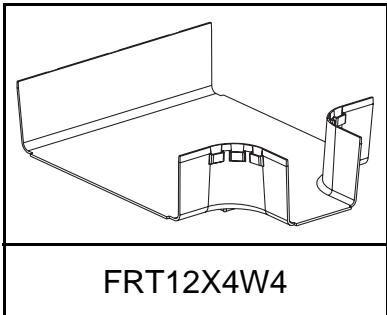

FIBERRUNNER to FIBERRUNNER Reducer and Transition Fittings

PANDUIT Part Numbers: FRRF4FD2, FRRF6FR4, FRT12X4W4, FRFWC12X4W4, FRRF126, FRT12X4W6, FRFWC12X4W6, FRY126, FRRF126L, FRRF126R, FRRF2412, FRT24X4W12, FRFWC24X12W12, FRRF6FR4SC, FRTSC12W4, FRFWCSC12W4, FRTSC12W6, FRFWCSC12W6, FRRF126SC, FRRF126LSC, FRRF126RSC, FRY126SC

INSTALLATION INSTRUCTIONS

© PANDUIT Corp. 2001

FIBERRUNNER 4x4 to FIBERRUNNER 2x2 Reducer

FIBERRUNNER 6x4 to FIBERRUNNER 4x4 Reducer

FIBERRUNNER 12x4 Horizontal Tee with 4" Exit

FIBERRUNNER 12x4 Four-Way Cross with 4" Exits