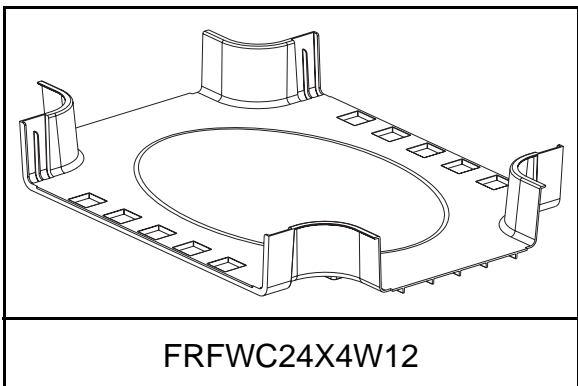

For Technical Assistance, Call: 800-777-3300

INSTALLATION INSTRUCTIONS

FIBERRUNNER 12x4 to FIBERRUNNER 6x4 Reducer

FIBERRUNNER 12x4 Horizontal Tee with 6" Exit

FIBERRUNNER 12x4 Four-Way Cross with 6" Exits

FIBERRUNNER 12x4 "Y" Transition with 6" Exits

FIBERRUNNER 12x4 Transition Left with 6" Exit

INSTALLATION INSTRUCTIONS

FRRF126R

FIBERRUNNER 12x4 Transition Right with 6" Exit

FRRF2412

FIBERRUNNER 24x4 to FIBERRUNNER 12x4 Reducer

FRT24X4W12

FIBERRUNNER 24x4 Horizontal Tee with 12" Exit

FRFWC24X4W12

FIBERRUNNER 24x4 Four-Way Cross with 12" Exit

INSTALLATION INSTRUCTIONS

FRRF6FR4SC
(split cover for FRRF6FR4)

FRTSC12W4
(split cover for FRT12X4W4)