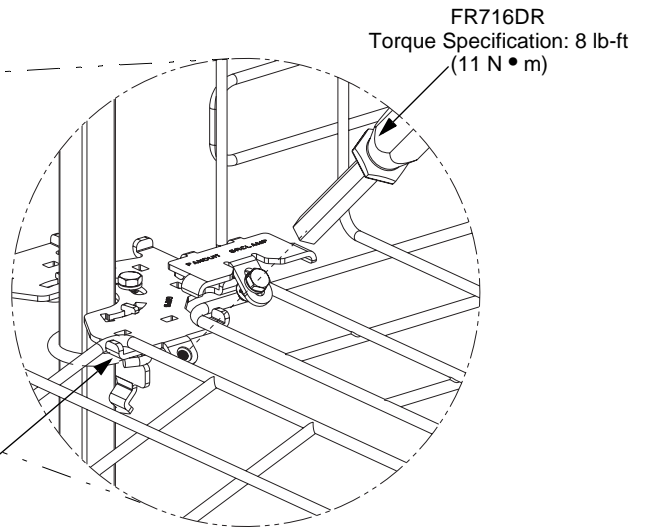

INSTALLATION INSTRUCTIONS

3

Wire must be in contact with tab on the GRPBPG

Hand Tighten Only

Typical: 2 Places

4

FR716DR (loosen only)

Typical: 2 Places

5

5a

INSTALLATION INSTRUCTIONS

6

6a

7

Wire must be in contact with tab on the GRBPG

8