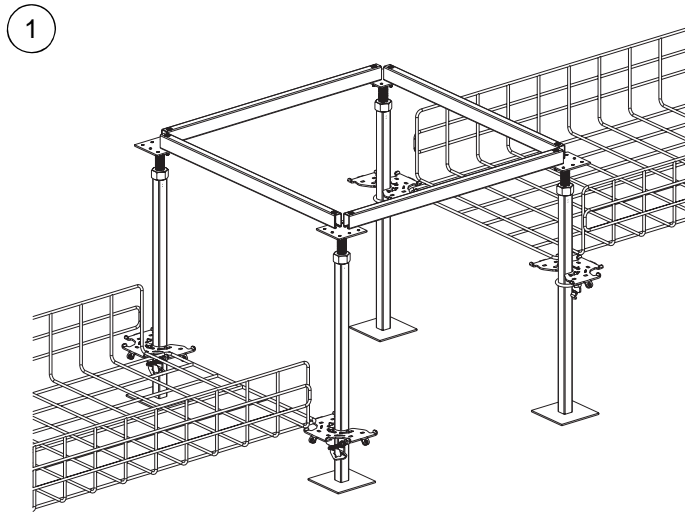

GRIDRUNNER Wire Basket Level Change

For Use With *PANDUIT
GRIDRUNNER* Underfloor
Cable Routing System

Panduit Part Numbers: GRLC21X4PG, GRLC21X6PG

INSTALLATION INSTRUCTIONS

© Panduit Corp. 2007

For Technical Assistance, Call: 800-777-3300

INSTALLATION INSTRUCTIONS

3

Wire must be in contact with tab on the GRPBPG

Hand Tighten Only

Typical: 2 Places

4

FR716DR (loosen only)

Typical: 2 Places