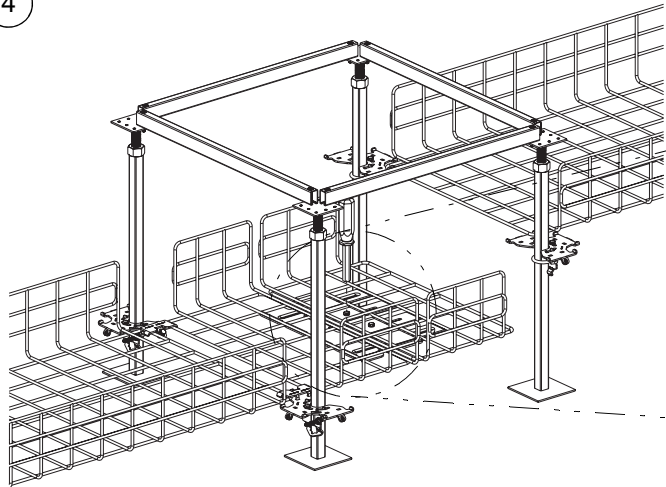

INSTALLATION INSTRUCTIONS

3

Wire must be in contact with tab on the GRPBPG

Hand Tighten Only

Typical: 2 Places

4

FR716DR (loosen only)

Typical: 2 Places

5

5a

INSTALLATION INSTRUCTIONS

6

6a

7

Wire must be in contact with tab on the GRBPG

8