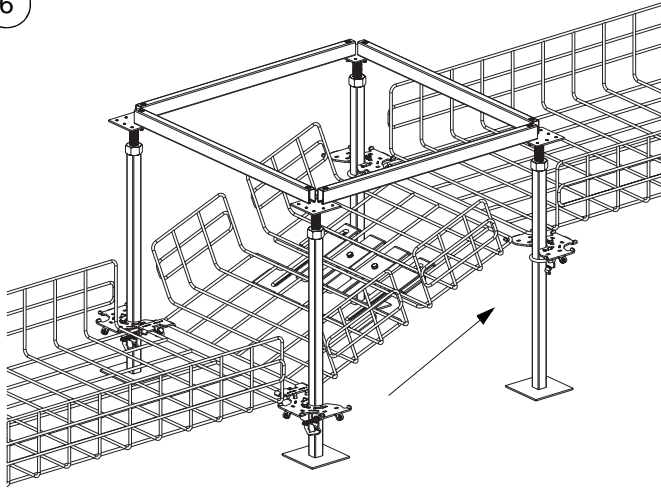

INSTALLATION INSTRUCTIONS

3

Wire must be in contact with tab on the GRPBPG

Hand Tighten Only

Typical: 2 Places

4

FR716DR (loosen only)

Typical: 2 Places

5

5a

INSTALLATION INSTRUCTIONS

6

6a

7

Wire must be in contact with tab on the GRBPG

8