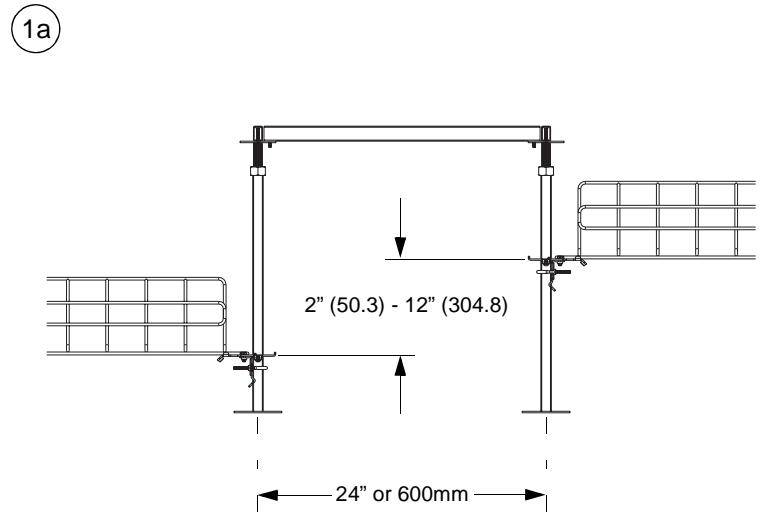

GRIDRUNNER Wire Basket Level Change

For Use With *PANDUIT
GRIDRUNNER* Underfloor
Cable Routing System

Panduit Part Numbers: GRLC21X4PG, GRLC21X6PG

INSTALLATION INSTRUCTIONS

© Panduit Corp. 2007

For Technical Assistance, Call: 800-777-3300

INSTALLATION INSTRUCTIONS

3

Wire must be in contact with tab on the GRPBPG

Hand Tighten Only

Typical: 2 Places

4

FR716DR (loosen only)

Typical: 2 Places