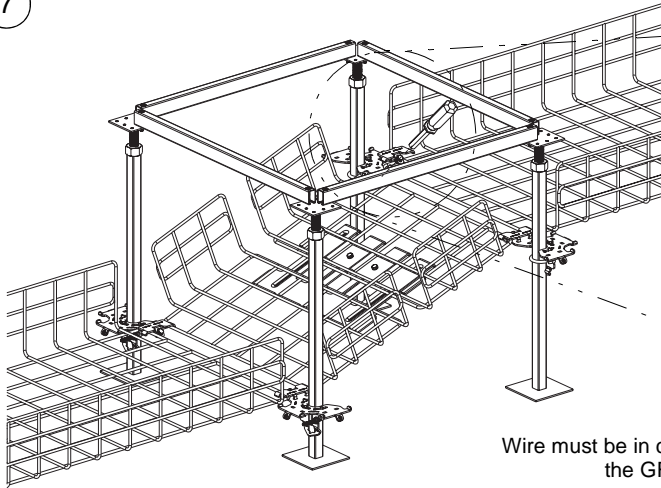

INSTALLATION INSTRUCTIONS

3

Wire must be in contact with tab on the GRPBPG

Hand Tighten Only

Typical: 2 Places

4

FR716DR (loosen only)

Typical: 2 Places

5

5a

INSTALLATION INSTRUCTIONS

6

6a

7

Wire must be in contact with tab on the GRBPG

8