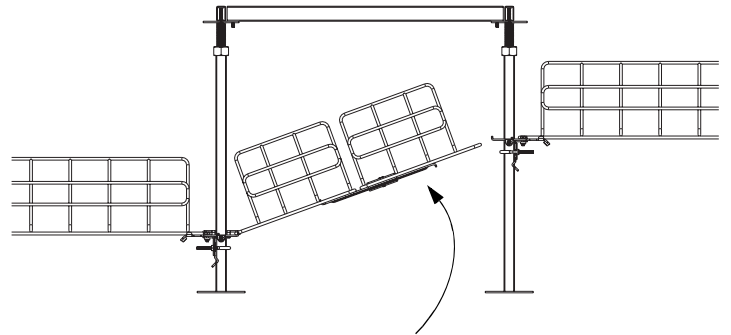

INSTALLATION INSTRUCTIONS

3

Wire must be in contact with tab on the GRPBPG

Hand Tighten Only

Typical: 2 Places

4

FR716DR (loosen only)

Typical: 2 Places

5

5a

INSTALLATION INSTRUCTIONS

6

6a

7

Wire must be in contact with tab on the GRBPG

8