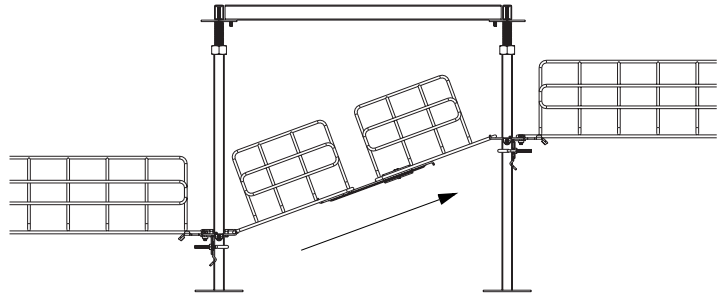

INSTALLATION INSTRUCTIONS

3

Wire must be in contact with tab on the GRPBPG

Hand Tighten Only

Typical: 2 Places

4

FR716DR (loosen only)

Typical: 2 Places

5

5a

INSTALLATION INSTRUCTIONS

6

6a

7

Wire must be in contact with tab on the GRBPG

8