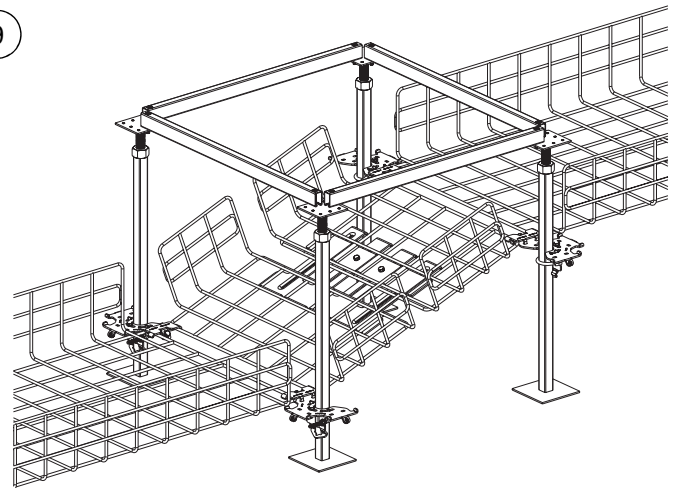

INSTALLATION INSTRUCTIONS

6

6a

7

Wire must be in contact with tab on the GRBPG

8

9

Instruction Sheet RW234

WORLDWIDE SUBSIDIARIES AND SALES OFFICES

17301 Ridgeland Avenue
Tinley Park, IL 60477-3901
Web Site: www.panduit.com

Fax: 708-532-1811
Technical Support: 800-777-3300
E-mail: cs@panduit.com