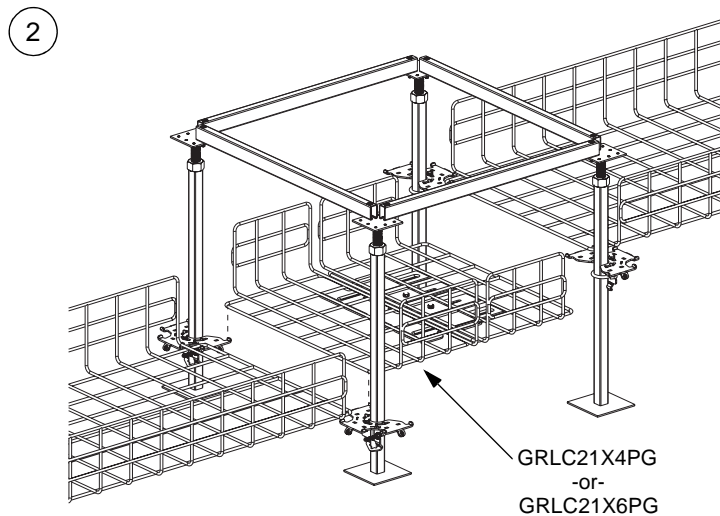

GRIDRUNNER Wire Basket Level Change

For Use With *PANDUIT
GRIDRUNNER* Underfloor
Cable Routing System

Panduit Part Numbers: GRLC21X4PG, GRLC21X6PG

INSTALLATION INSTRUCTIONS

© Panduit Corp. 2007

For Technical Assistance, Call: 800-777-3300

INSTALLATION INSTRUCTIONS

3

Wire must be in contact with tab on the GRPBPG

Hand Tighten Only

Typical: 2 Places

4

FR716DR (loosen only)

Typical: 2 Places