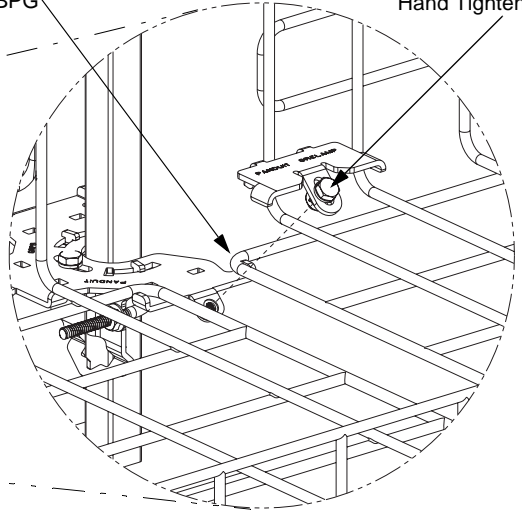

GRIDRUNNER Wire Basket Level Change

For Use With *PANDUIT
GRIDRUNNER* Underfloor
Cable Routing System

Panduit Part Numbers: GRLC21X4PG, GRLC21X6PG

INSTALLATION INSTRUCTIONS

© Panduit Corp. 2007

For Technical Assistance, Call: 800-777-3300

INSTALLATION INSTRUCTIONS

3

Wire must be in contact with tab on the GRPBPG

Hand Tighten Only

Typical: 2 Places

4

FR716DR (loosen only)

Typical: 2 Places