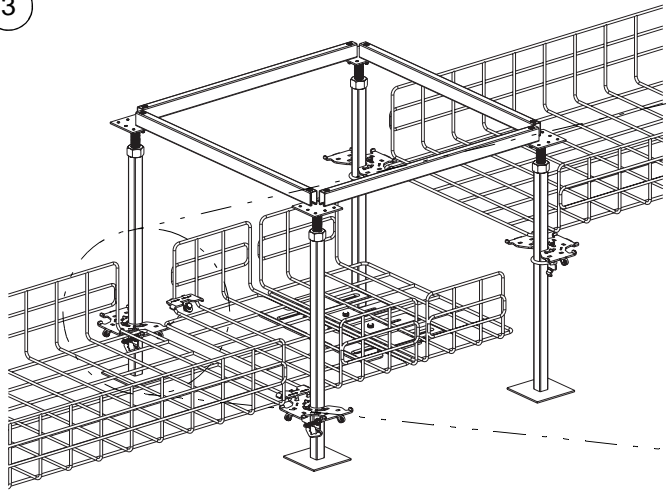

GRIDRUNNER Wire Basket Level Change

For Use With *PANDUIT
GRIDRUNNER* Underfloor
Cable Routing System

Panduit Part Numbers: GRLC21X4PG, GRLC21X6PG

INSTALLATION INSTRUCTIONS

© Panduit Corp. 2007

For Technical Assistance, Call: 800-777-3300

INSTALLATION INSTRUCTIONS

3

Wire must be in contact with tab on the GRPBPG

Hand Tighten Only

Typical: 2 Places

4

FR716DR (loosen only)

Typical: 2 Places

5

5a

INSTALLATION INSTRUCTIONS

6

6a

7

Wire must be in contact with tab on the GRBPG

8