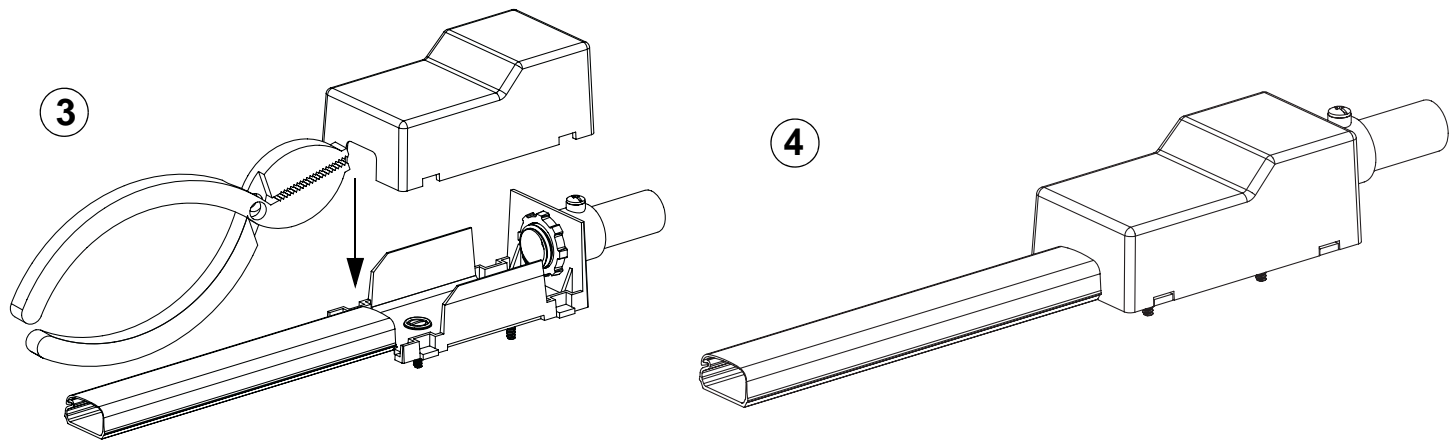

Cover Breakouts	Surface Raceway
X	LD3, LDP3, LDS3
Y	LD5, LDP5, LDS5
Z	LD10, LDP10