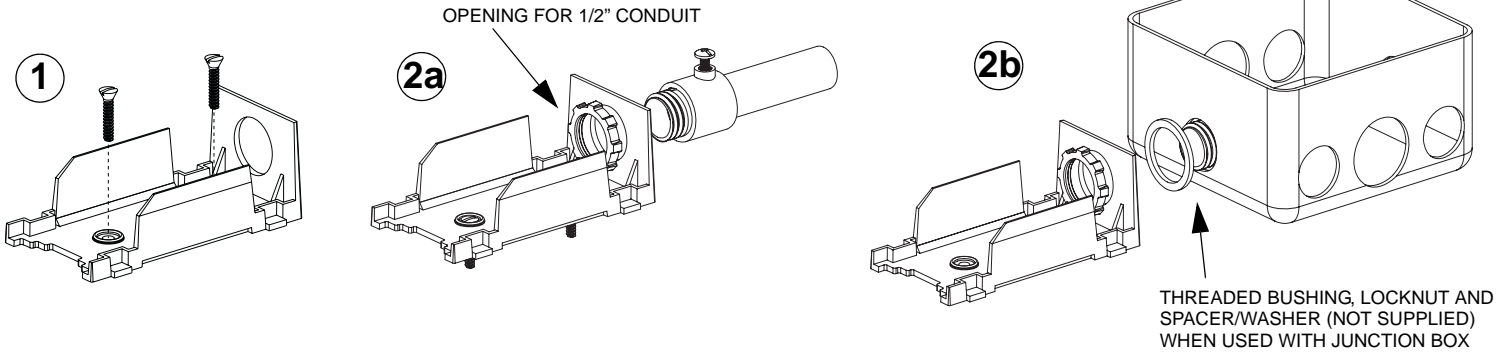

CONDUIT ENTRANCE FITTING CEFX** -X SURFACE RACEWAY

INSTALLATION INSTRUCTIONS

© Panduit Corp. 2007

Printed In USA

Low voltage or power applications up to 600 V

Base Breakouts	Surface Raceway
A	LD3, LDP3, LDS3
B	LD5, LDP5, LDS5
C	LD10, LDP10