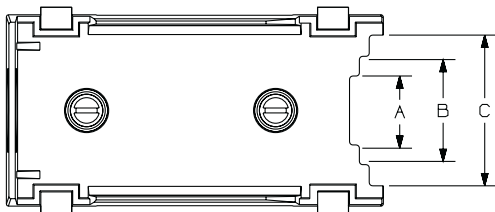

CONDUIT ENTRANCE FITTING CEFX** -X SURFACE RACEWAY

INSTALLATION INSTRUCTIONS

© Panduit Corp. 2007

Printed In USA

Low voltage or power applications up to 600 V

Base Breakouts	Surface Raceway
A	LD3, LDP3, LDS3
B	LD5, LDP5, LDS5
C	LD10, LDP10

Cover Breakouts	Surface Raceway
X	LD3, LDP3, LDS3
Y	LD5, LDP5, LDS5
Z	LD10, LDP10

Instruction Sheet RW193

WORLDWIDE SUBSIDIARIES AND SALES OFFICES

17301 Ridgeland Avenue
Tinley Park, IL 60477-3901
Web Site: www.panduit.com