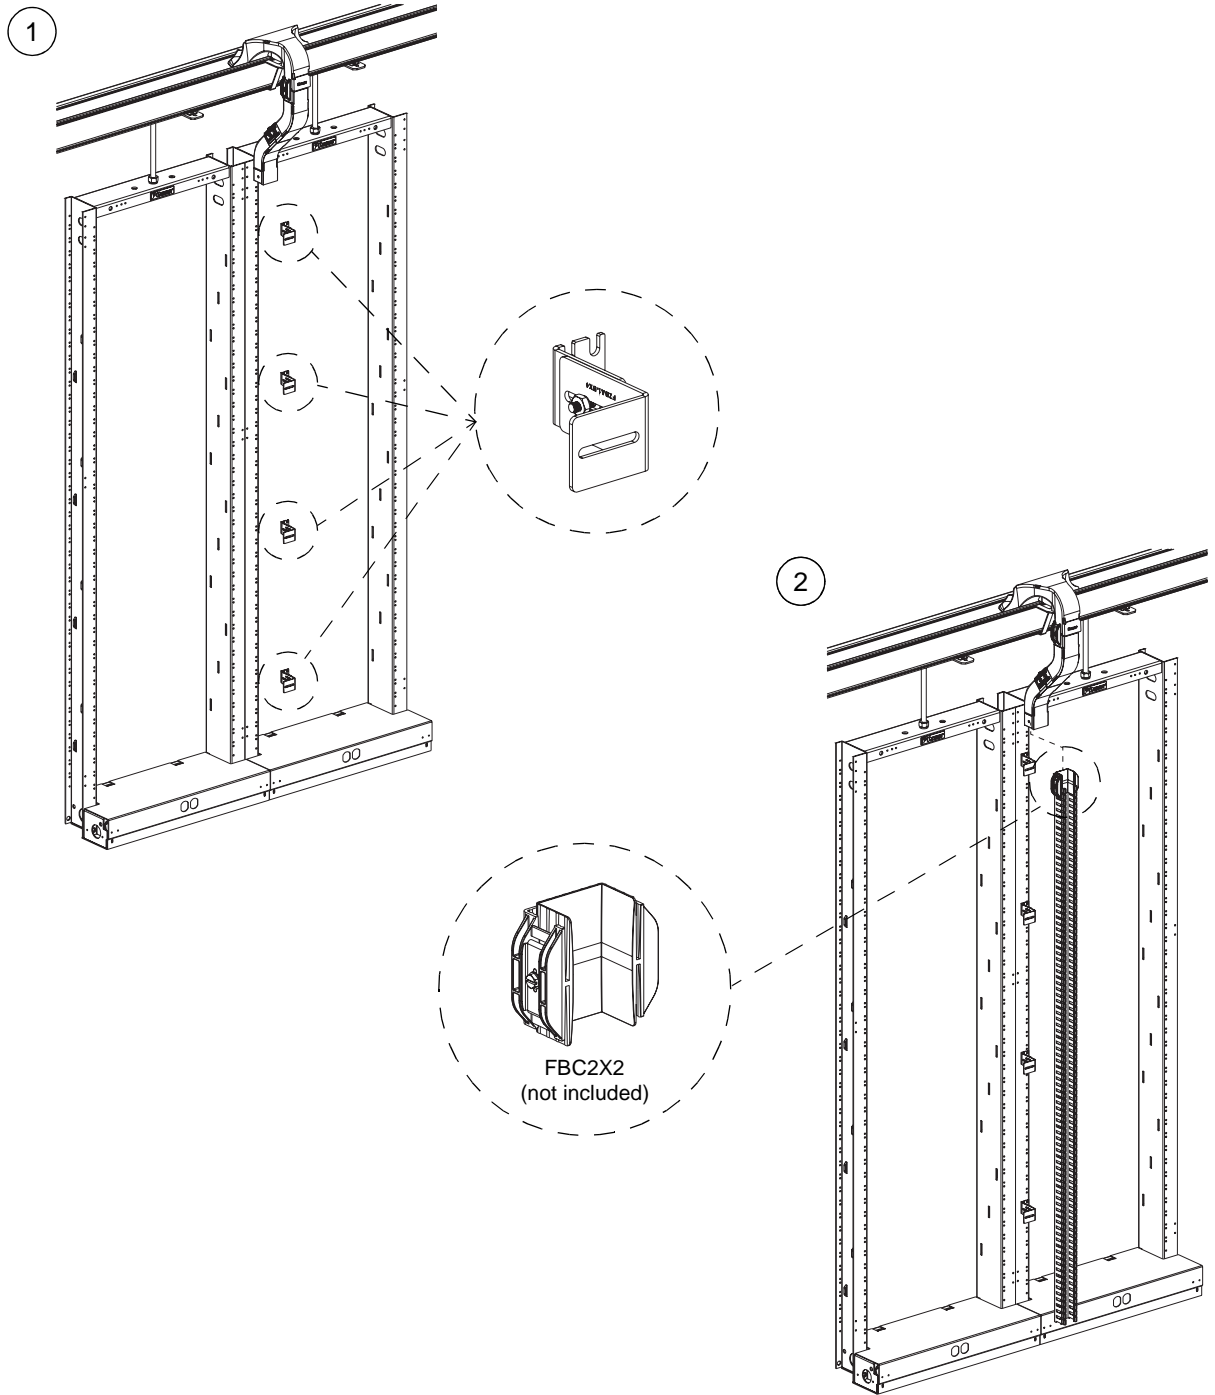

For Use With *PANDUIT*  
*FIBER-DUCT* and *FIBERRUNNER*  
Routing Systems

*FIBERRUNNER* Hinged Duct 2x2 Kit

Part Number: FRHD2KT

**INSTALLATION INSTRUCTIONS**

© Panduit Corp. 2005

Typical Installation

For Technical Assistance, Call: 800-777-3300