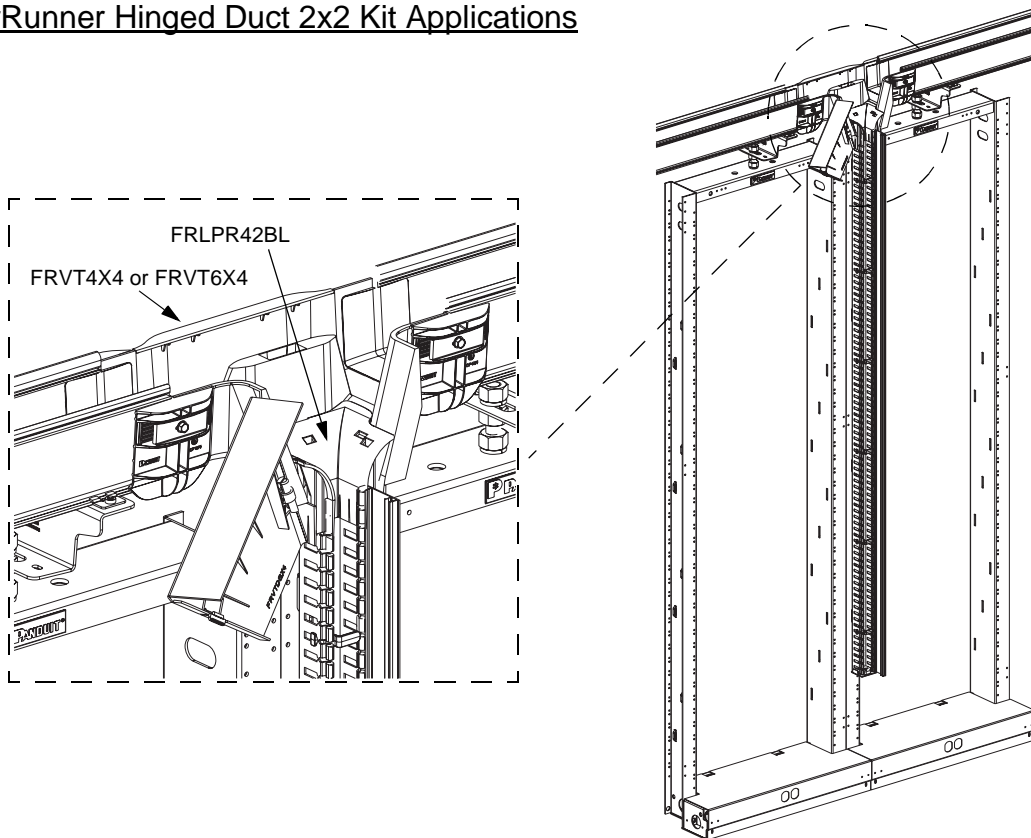

Additional FiberRunner Hinged Duct 2x2 Kit Applications

Instruction Sheet RW205

WORLDWIDE SUBSIDIARIES AND SALES OFFICES

17301 Ridgeland Avenue
Tinley Park, IL 60477-3901
Web Site: www.panduit.com

RACEWAY SYSTEMS DIVISION

Fax: 708-532-1811
Technical Support: 800-777-3300
E-mail: cs@panduit.com