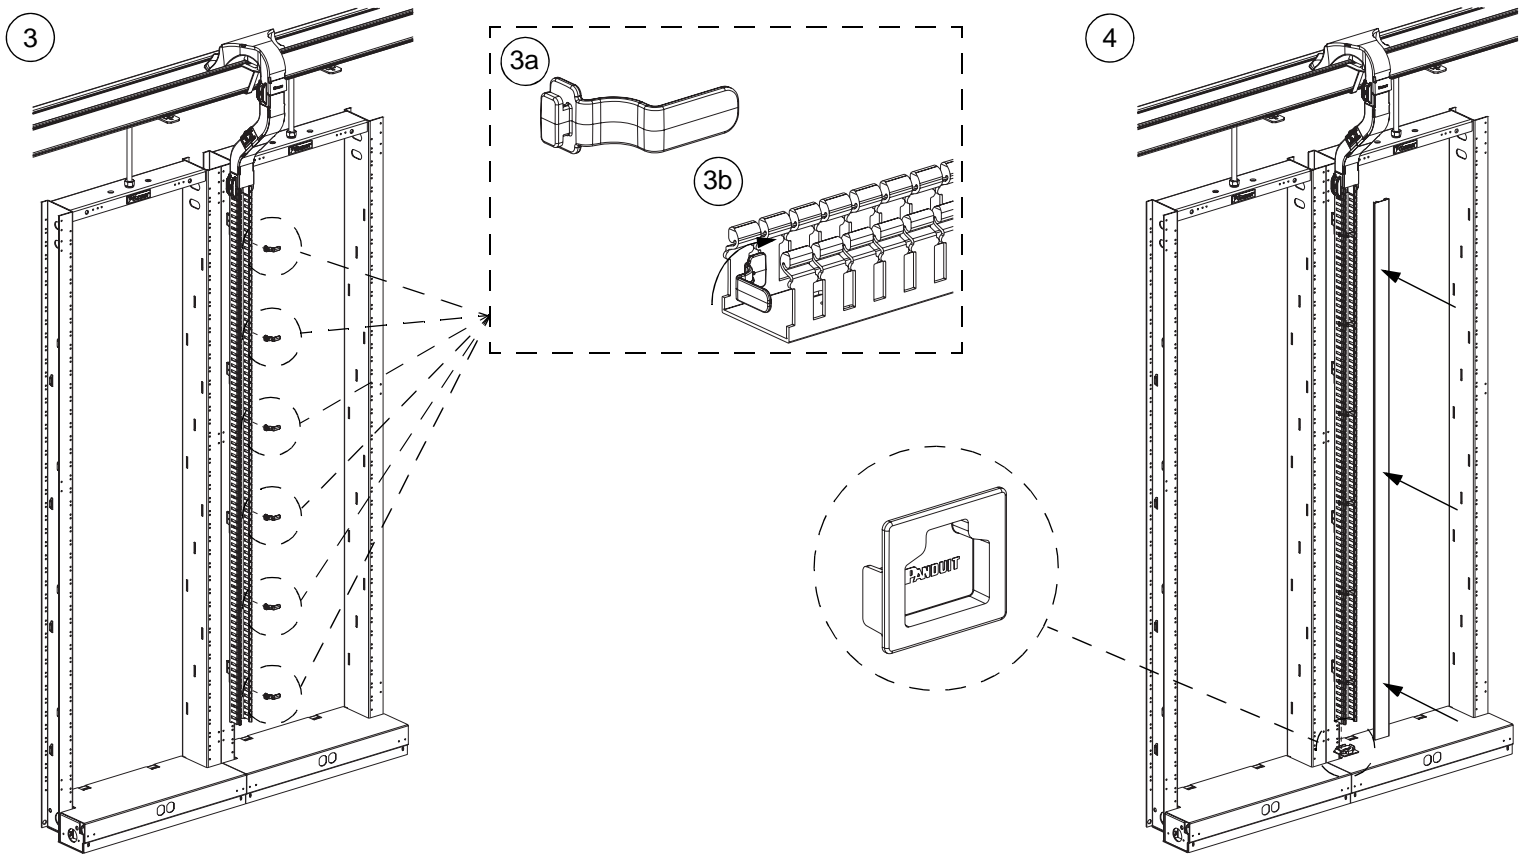

INSTALLATION INSTRUCTIONS