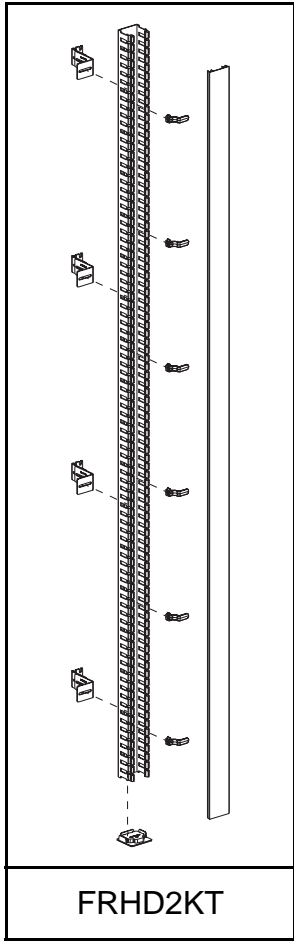

For Use With *PANDUIT*  
*FIBER-DUCT* and *FIBERRUNNER*  
Routing Systems

*FIBERRUNNER* Hinged Duct 2x2 Kit

Part Number: FRHD2KT

**INSTALLATION INSTRUCTIONS**

© Panduit Corp. 2005

Typical Installation

For Technical Assistance, Call: 800-777-3300

## Additional FiberRunner Hinged Duct 2x2 Kit Applications

Instruction Sheet RW205