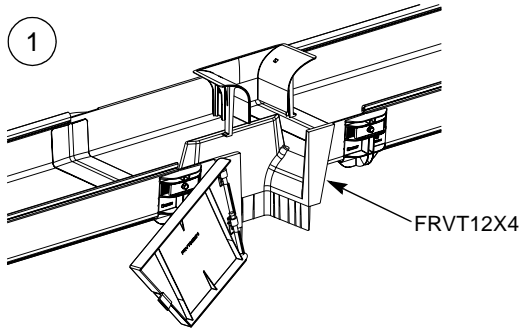

FOR USE WITH PANDUIT *FIBER*RUNNER 4x4, 6x4, & 12x4 ROUTING SYSTEMS

*FIBER*RUNNER LOW PROFILE REDUCER

Part Numbers: FRLPR42, FRLPR64

INSTALLATION INSTRUCTIONS

© Panduit Corp. 2001

Printed in U.S.A.

Instruction Sheet RW152B