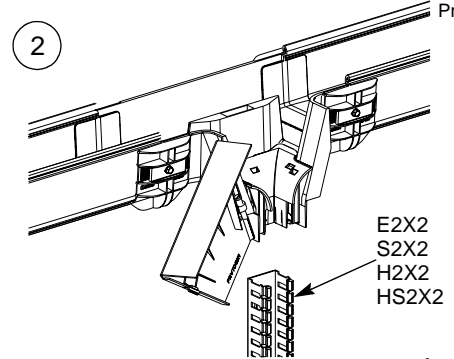

FOR USE WITH PANDUIT *FIBER*RUNNER 4x4, 6x4, & 12x4 ROUTING SYSTEMS

*FIBER*RUNNER LOW PROFILE REDUCER

Part Numbers: FRLPR42, FRLPR64

INSTALLATION INSTRUCTIONS

© Panduit Corp. 2001

Printed in U.S.A.

Instruction Sheet RW152B