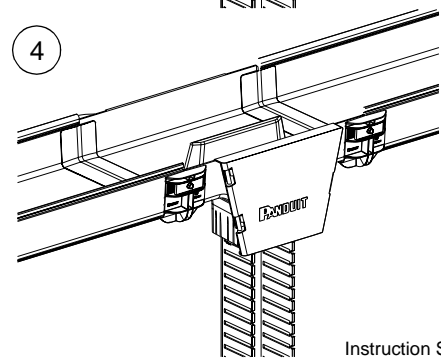

FOR USE WITH PANDUIT *FIBER*RUNNER 4x4, 6x4, & 12x4 ROUTING SYSTEMS

*FIBER*RUNNER LOW PROFILE REDUCER

Part Numbers: FRLPR42, FRLPR64

INSTALLATION INSTRUCTIONS

© Panduit Corp. 2001

Printed in U.S.A.

Instruction Sheet RW152B