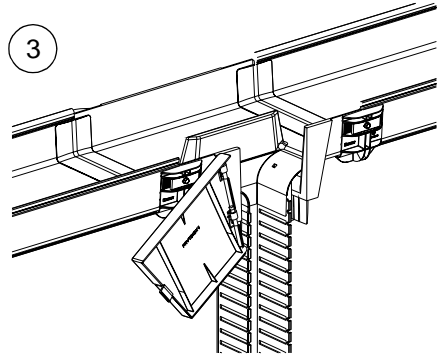

FOR USE WITH PANDUIT *FIBER*RUNNER 4x4, 6x4, & 12x4 ROUTING SYSTEMS

*FIBER*RUNNER LOW PROFILE REDUCER

Part Numbers: FRLPR42, FRLPR64

INSTALLATION INSTRUCTIONS

© Panduit Corp. 2001

Printed in U.S.A.

Instruction Sheet RW152B