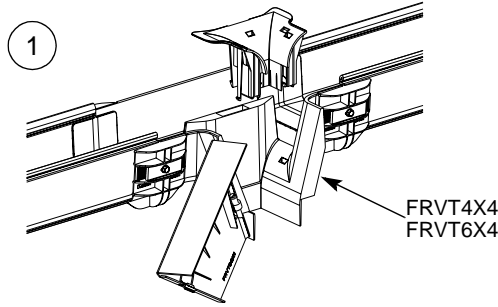

FOR USE WITH PANDUIT *FIBER*RUNNER 4x4, 6x4, & 12x4 ROUTING SYSTEMS

*FIBER*RUNNER LOW PROFILE REDUCER

Part Numbers: FRLPR42, FRLPR64

INSTALLATION INSTRUCTIONS

© Panduit Corp. 2001

Printed in U.S.A.

Instruction Sheet RW152B