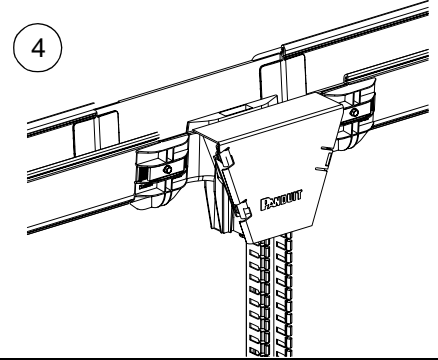

FOR USE WITH PANDUIT *FIBER*RUNNER 4x4, 6x4, & 12x4 ROUTING SYSTEMS

*FIBER*RUNNER LOW PROFILE REDUCER

Part Numbers: FRLPR42, FRLPR64

INSTALLATION INSTRUCTIONS

© Panduit Corp. 2001

Printed in U.S.A.

Instruction Sheet RW152B