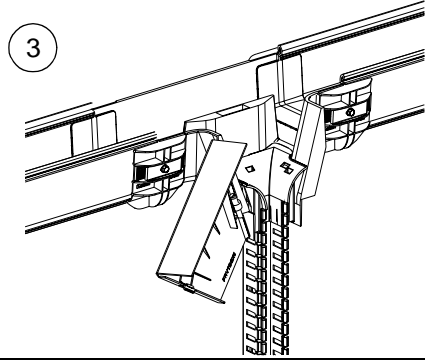

FOR USE WITH PANDUIT *FIBER*RUNNER 4x4, 6x4, & 12x4 ROUTING SYSTEMS

*FIBER*RUNNER LOW PROFILE REDUCER

Part Numbers: FRLPR42, FRLPR64

INSTALLATION INSTRUCTIONS

© Panduit Corp. 2001

Printed in U.S.A.

Instruction Sheet RW152B