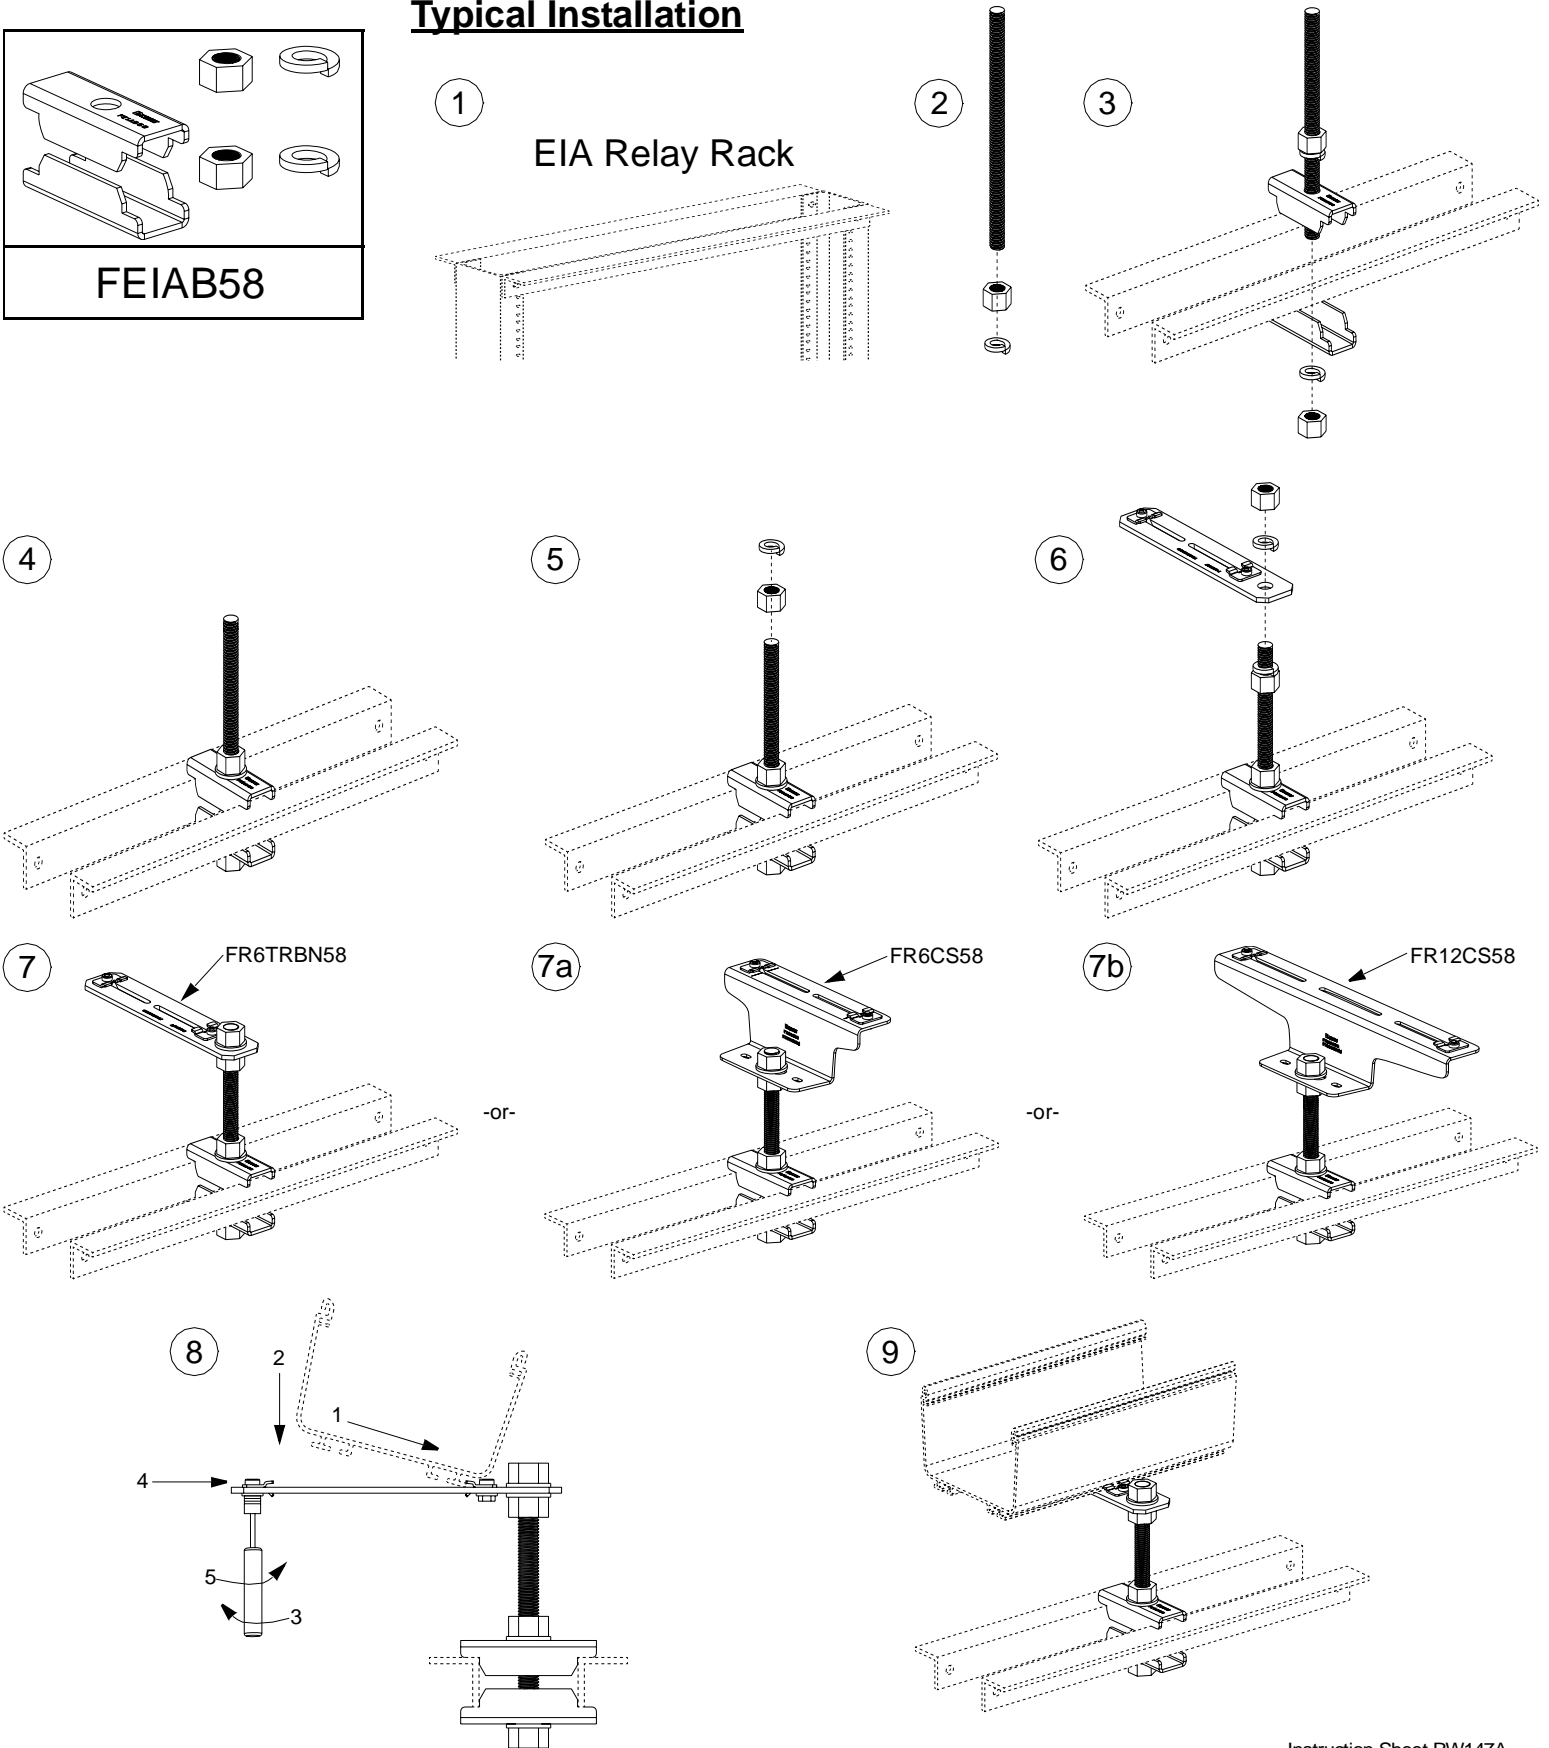

Typical Installation

① EIA Relay Rack

②

③

④

⑤

⑥

⑦

Optional Applications

①

②

③

FIBERRUNNER 5/8" THREADED ROD RACK MOUNT BRACKET INSTALLATION INSTRUCTIONS

Typical Installation

Instruction Sheet RW147A

WORLDWIDE SUBSIDIARIES AND SALES OFFICES