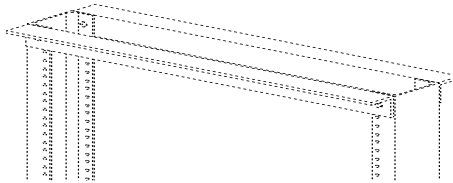

① EIA Relay Rack

②