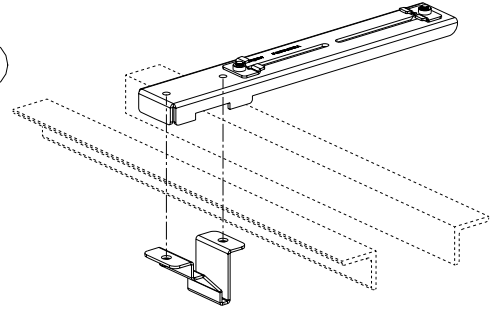

FOR USE WITH PANDUIT
FIBERRUNNER 4x4, 6x4 and 12x4
ROUTING SYSTEMS

6" RACK MOUNT and 5/8" THREADED
ROD RACK MOUNT BRACKETS

Part Number: FR6RMBEIA, FEIAB58

INSTALLATION INSTRUCTIONS

Panduit Corp. 2001

Printed in U.S.A.

Typical Installation

②

Optional Applications