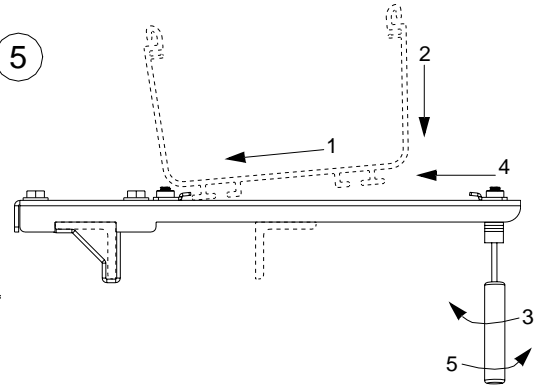

FOR USE WITH PANDUIT
FIBERRUNNER 4x4, 6x4 and 12x4
ROUTING SYSTEMS

6" RACK MOUNT and 5/8" THREADED
ROD RACK MOUNT BRACKETS

Part Number: FR6RMBEIA, FEIAB58

INSTALLATION INSTRUCTIONS

Panduit Corp. 2001

Printed in U.S.A.

Typical Installation

① EIA Relay Rack

②

③

④

⑤

⑥

⑦

Optional Applications

①

②

③

FIBERRUNNER 5/8" THREADED ROD RACK MOUNT BRACKET INSTALLATION INSTRUCTIONS

Typical Installation

Instruction Sheet RW147A

WORLDWIDE SUBSIDIARIES AND SALES OFFICES