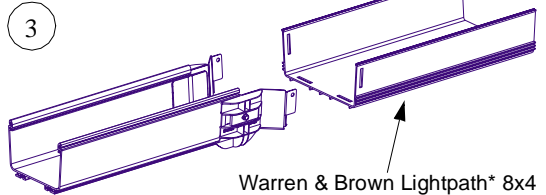

## INSTALLATION INSTRUCTIONS

Panduit Corp. 2002

Printed in U.S.A.

Note: If mounting holes are not present, drill 9/32" DIA. hole to accept mounting hardware. (Typical: 4 Places)

Note: Typical 4 places

\* Lightpath Optical Fiber Ducting System is a Registered Trademark of Warren & Brown Technologies Pty Ltd.