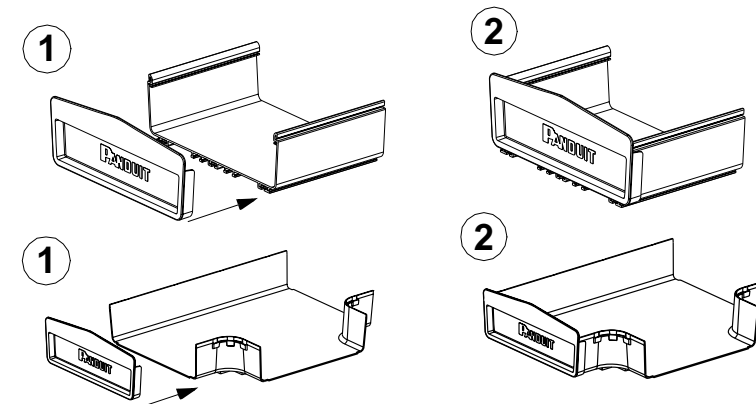

FOR USE WITH PANDUIT
FIBERRUNNER
ROUTING SYSTEMS

FIBERRUNNER 4x4, 6x4, & 12x4
END CAP FITTINGS

Part Number: FREC4X4, FREC6X4, FREC12X4

INSTALLATION INSTRUCTIONS

Panduit Corp. 2001

Printed in U.S.A.

Instruction Sheet RW142A