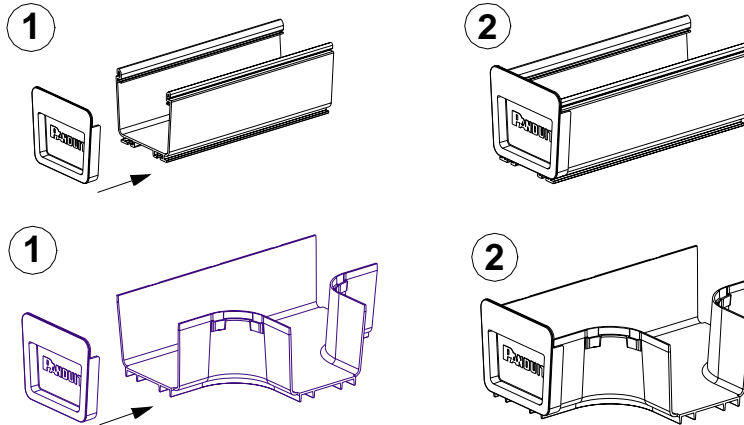

FOR USE WITH PANDUIT
FIBERRUNNER
ROUTING SYSTEMS

FIBERRUNNER 4x4, 6x4, & 12x4
END CAP FITTINGS

Part Number: FREC4X4, FREC6X4, FREC12X4

INSTALLATION INSTRUCTIONS

Panduit Corp. 2001

Printed in U.S.A.

Instruction Sheet RW142A