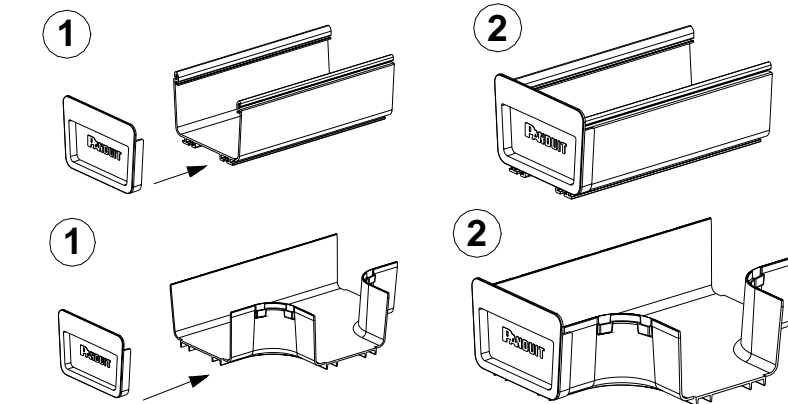

FOR USE WITH PANDUIT
FIBERRUNNER
ROUTING SYSTEMS

FIBERRUNNER 4x4, 6x4, & 12x4
END CAP FITTINGS

Part Number: FREC4X4, FREC6X4, FREC12X4

INSTALLATION INSTRUCTIONS

Panduit Corp. 2001

Printed in U.S.A.

Instruction Sheet RW142A