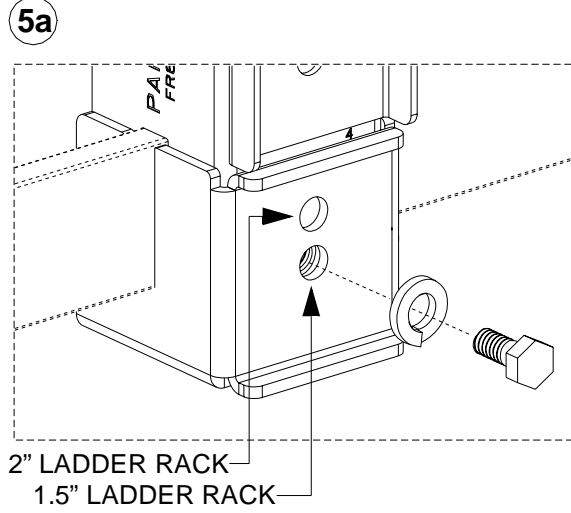

INSTALLATION INSTRUCTIONS

OPTIONAL INSTALLATION

Instruction Sheet RW131B

WORLDWIDE SUBSIDIARIES AND SALES OFFICES

17301 Ridgeland Avenue
Tinley Park, IL.60477-3091
Web Site: www.panduit.com/mcg

RACEWAY SYSTEMS DIVISION

Fax: 866-449-1702
Technical Support: 866-405-6656
Email: netconnsupport@panduit.com