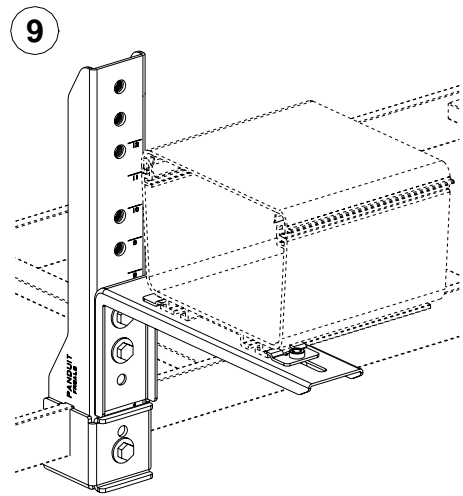

INSTALLATION INSTRUCTIONS

OPTIONAL INSTALLATION

Instruction Sheet RW131B

WORLDWIDE SUBSIDIARIES AND SALES OFFICES

17301 Ridgeland Avenue
Tinley Park, IL.60477-3091
Web Site: www.panduit.com/mcg

RACEWAY SYSTEMS DIVISION

Fax: 866-449-1702
Technical Support: 866-405-6656
Email: netconnsupport@panduit.com