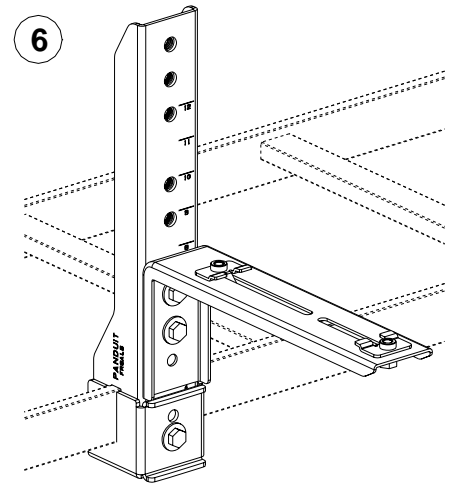

INSTALLATION INSTRUCTIONS

OPTIONAL INSTALLATION

Instruction Sheet RW131B

WORLDWIDE SUBSIDIARIES AND SALES OFFICES

17301 Ridgeland Avenue
Tinley Park, IL.60477-3091
Web Site: www.panduit.com/mcg

RACEWAY SYSTEMS DIVISION

Fax: 866-449-1702
Technical Support: 866-405-6656
Email: netconnsupport@panduit.com