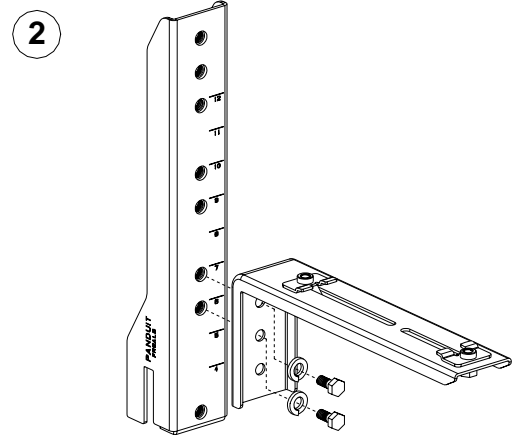

FOR USE WITH PANDUIT
FIBERRUNNER 4x4, 6x4, & 12x4
ROUTING SYSTEMS

FIBERRUNNER 6x4 & 12x4
ADJUSTABLE LADDER RACK BRACKET

Part Number: FR6ALB, FR12ALB

INSTALLATION INSTRUCTIONS

Panduit Corp. 2000

Printed in U.S.A.