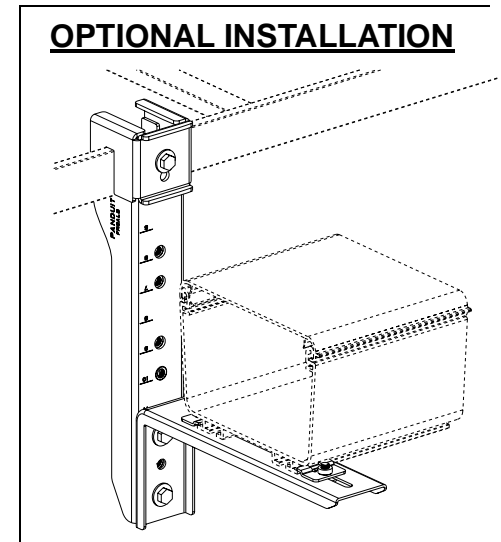

INSTALLATION INSTRUCTIONS

OPTIONAL INSTALLATION

Instruction Sheet RW131B

WORLDWIDE SUBSIDIARIES AND SALES OFFICES

17301 Ridgeland Avenue
Tinley Park, IL.60477-3091
Web Site: www.panduit.com/mcg

RACEWAY SYSTEMS DIVISION

Fax: 866-449-1702
Technical Support: 866-405-6656
Email: netconnsupport@panduit.com