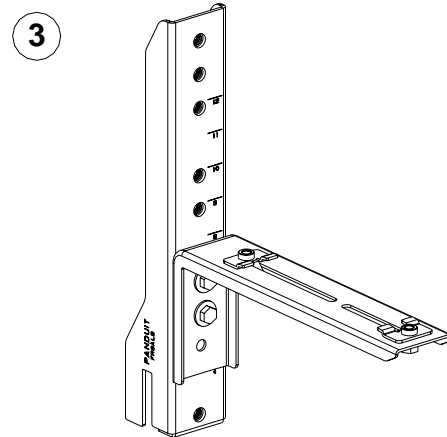

FOR USE WITH PANDUIT
FIBERRUNNER 4x4, 6x4, & 12x4
ROUTING SYSTEMS

FIBERRUNNER 6x4 & 12x4
ADJUSTABLE LADDER RACK BRACKET

Part Number: FR6ALB, FR12ALB

INSTALLATION INSTRUCTIONS

Panduit Corp. 2000

Printed in U.S.A.