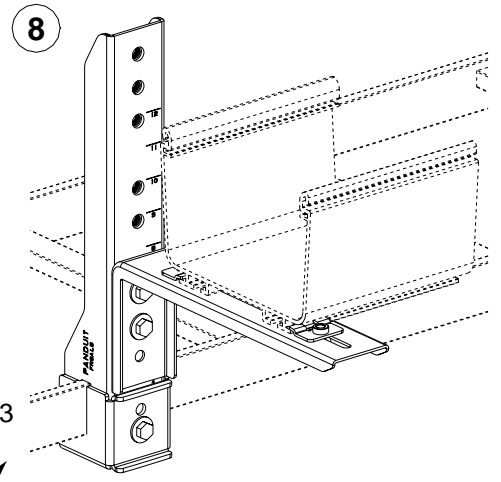

INSTALLATION INSTRUCTIONS

OPTIONAL INSTALLATION

Instruction Sheet RW131B

WORLDWIDE SUBSIDIARIES AND SALES OFFICES

17301 Ridgeland Avenue
Tinley Park, IL.60477-3091
Web Site: www.panduit.com/mcg

RACEWAY SYSTEMS DIVISION

Fax: 866-449-1702
Technical Support: 866-405-6656
Email: netconnsupport@panduit.com