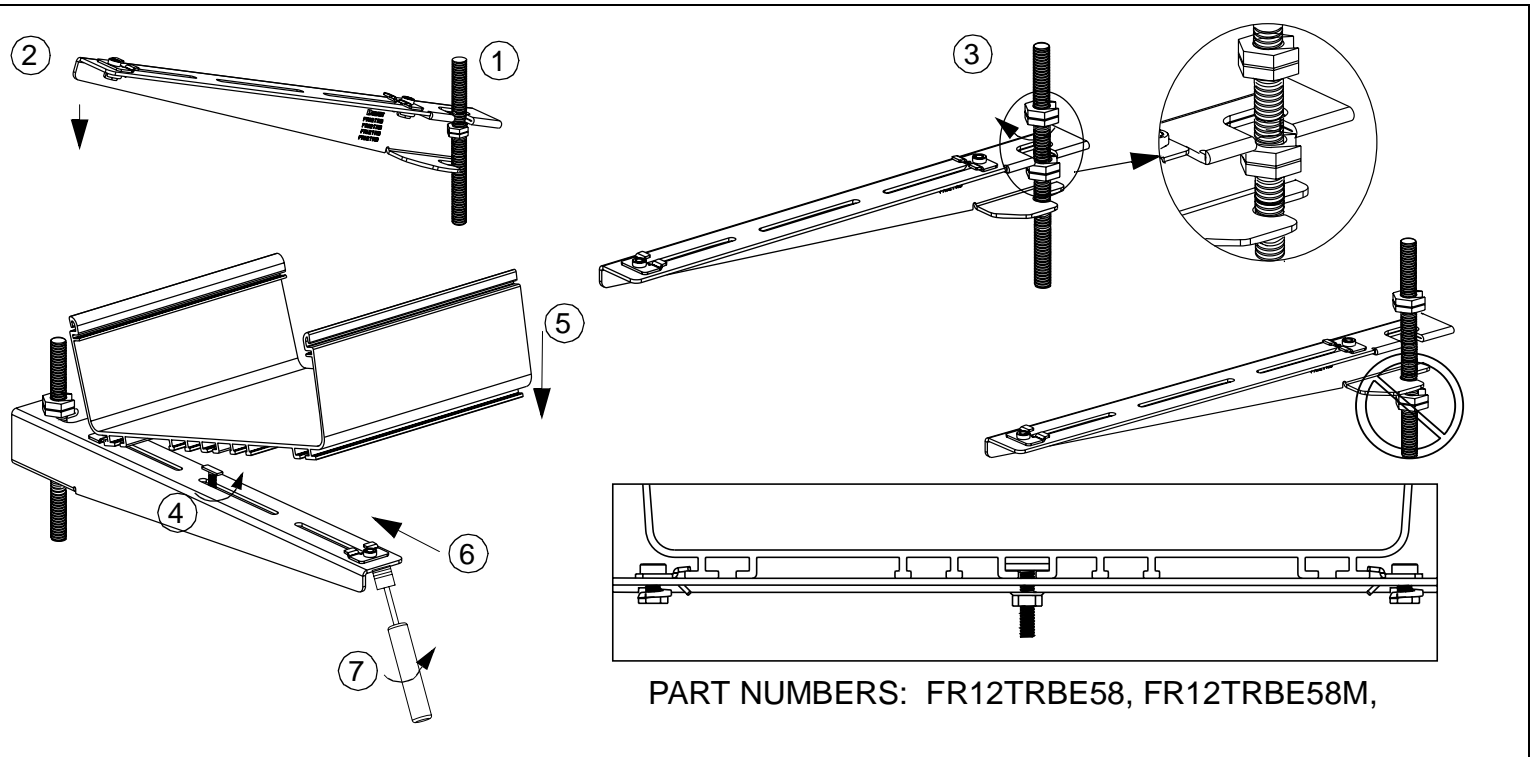

FOR USE WITH PANDUIT
FIBERRUNNER 12x4
ROUTING SYSTEMS

FIBERRUNNER 12x4
QUIKLOCK MOUNTING BRACKETS

PART NUMBERS: FR12TRBE58, FR12TRBE58M, FR12TRBN58, FR12TRBN58M,
FR12CS12, FR12CS58, FR12CS12M, FR12CS58M, FR12USB

INSTALLATION INSTRUCTIONS

Panduit Corp. 2001

Printed in U.S.A.

For Technical Assistance call: 866-405-6656