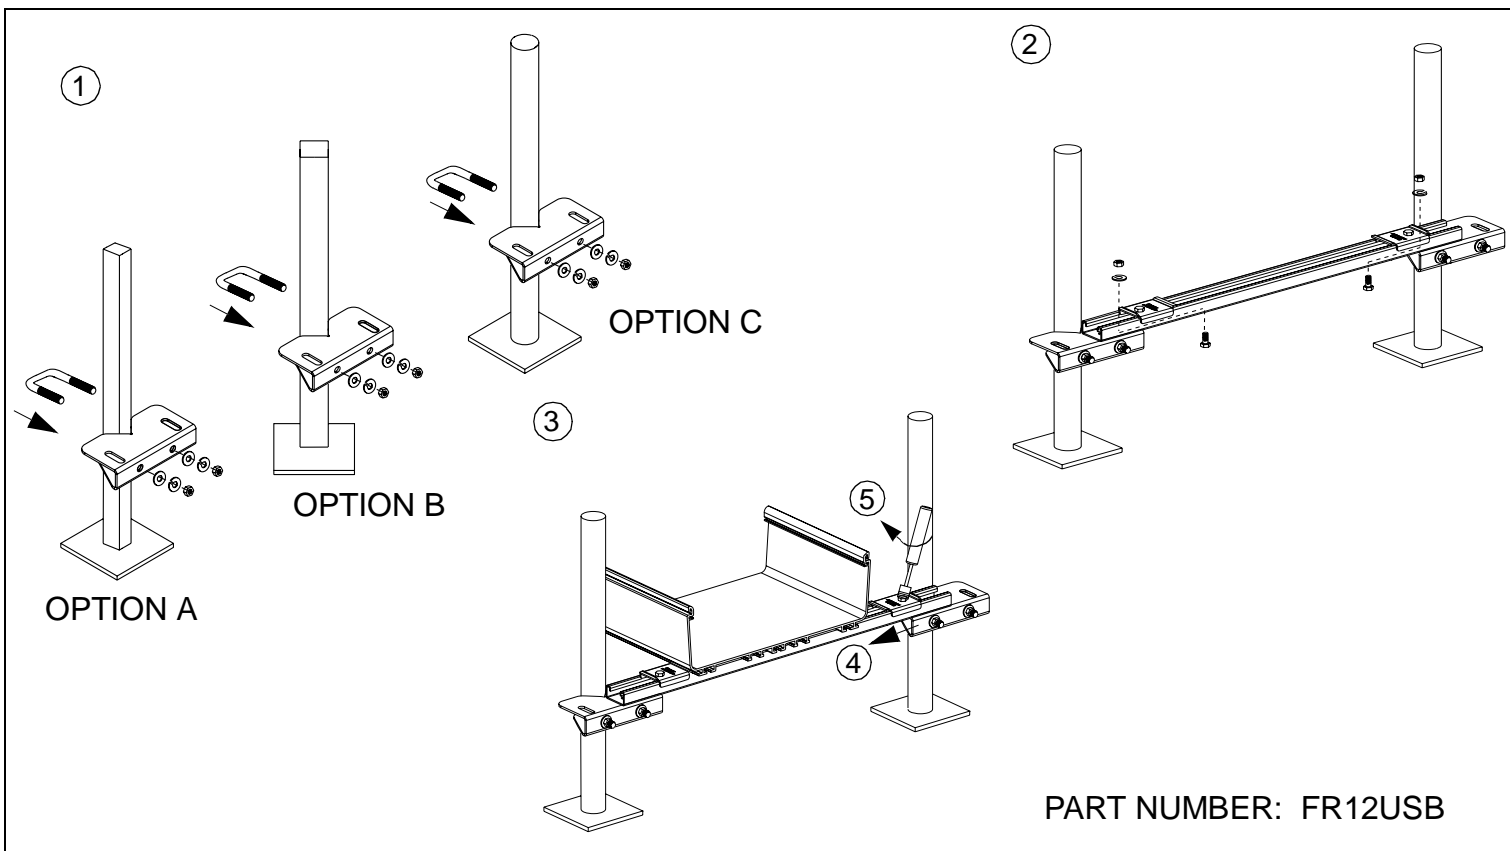

INSTALLATION INSTRUCTIONS

Instruction Sheet RW144D

WORLDWIDE SUBSIDIARIES AND SALES OFFICES

17301 Ridgeland Avenue
Tinley Park, IL.60477-3091
Web Site: www.panduit.com/ncg

Fax: 866-449-1702
Technical Support: 866-405-6656
Email: netconnsupport@panduit.com