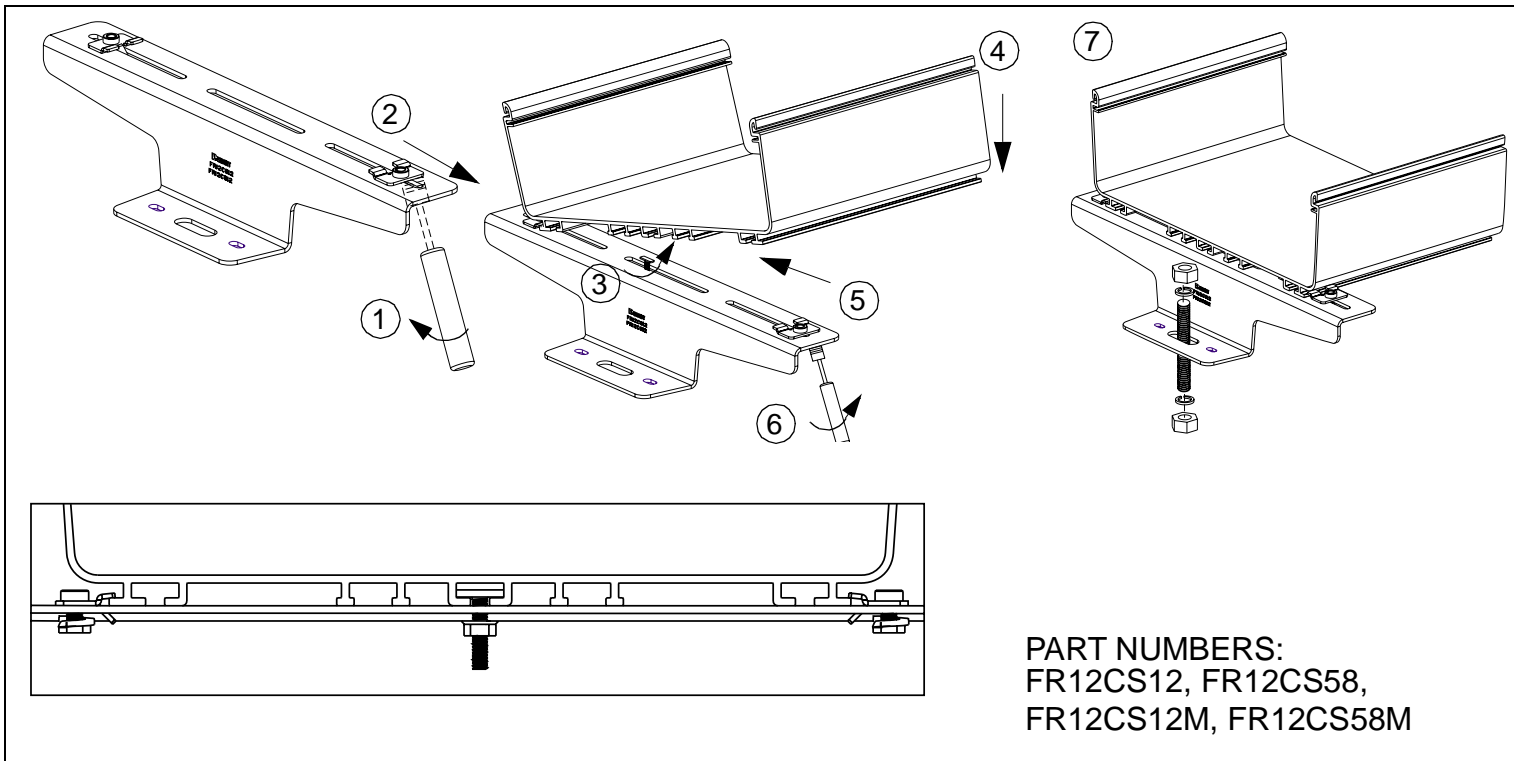

INSTALLATION INSTRUCTIONS

Instruction Sheet RW144D

WORLDWIDE SUBSIDIARIES AND SALES OFFICES

17301 Ridgeland Avenue
Tinley Park, IL.60477-3091
Web Site: www.panduit.com/ncg

Fax: 866-449-1702
Technical Support: 866-405-6656
Email: netconnsupport@panduit.com