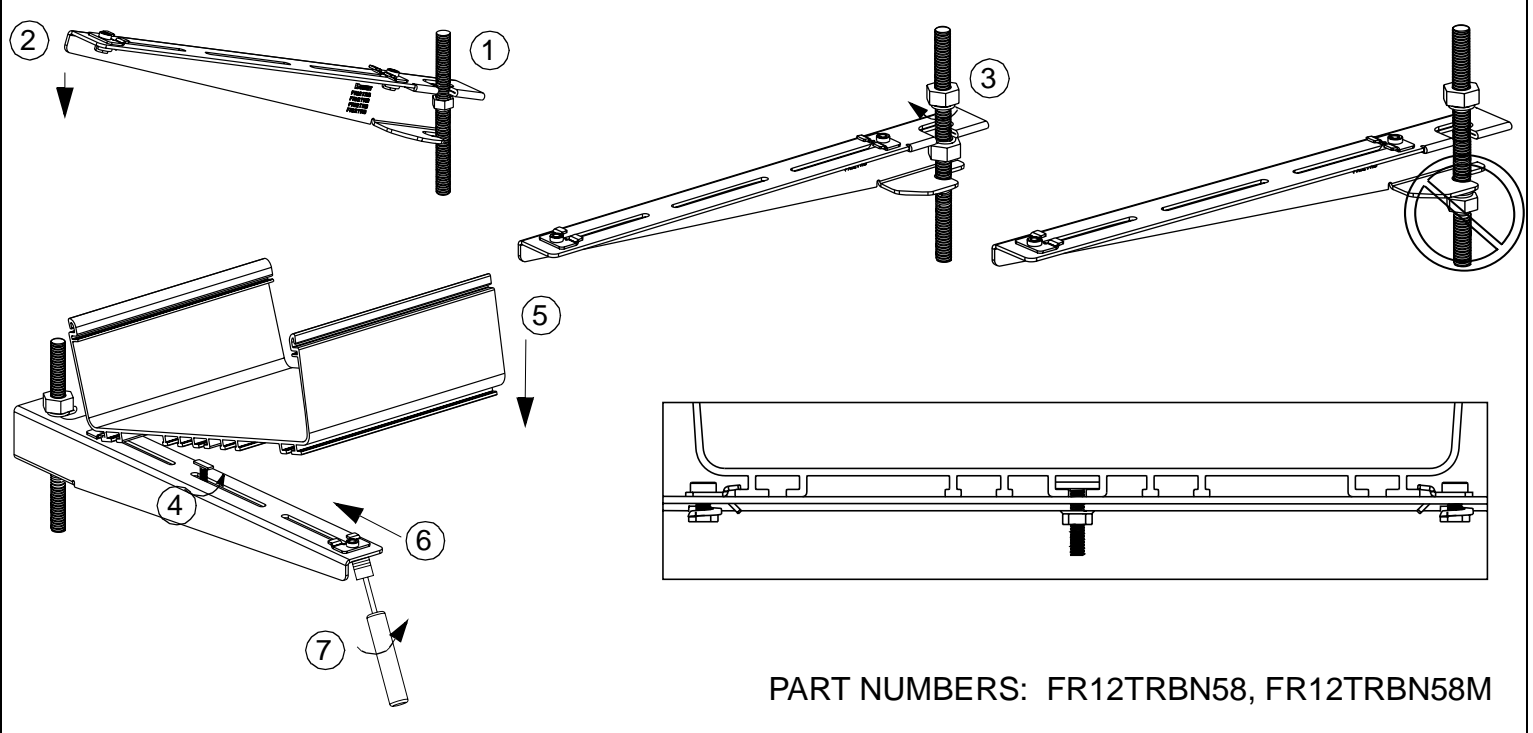

FOR USE WITH PANDUIT
FIBERRUNNER 12x4
ROUTING SYSTEMS

FIBERRUNNER 12x4
QUIKLOCK MOUNTING BRACKETS

PART NUMBERS: FR12TRBE58, FR12TRBE58M, FR12TRBN58, FR12TRBN58M,
FR12CS12, FR12CS58, FR12CS12M, FR12CS58M, FR12USB

INSTALLATION INSTRUCTIONS

Panduit Corp. 2001

Printed in U.S.A.

For Technical Assistance call: 866-405-6656