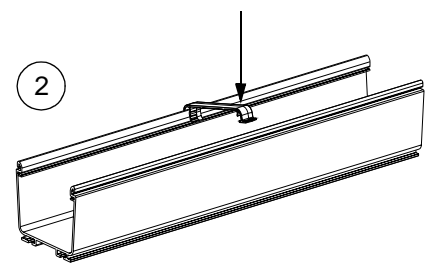

FIBERRUNNER 4x4 Cable Retainer Installation Instructions