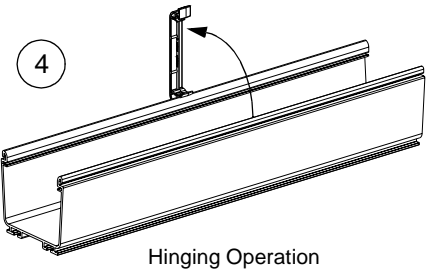

FIBERRUNNER 4x4 Cable Retainer Installation Instructions