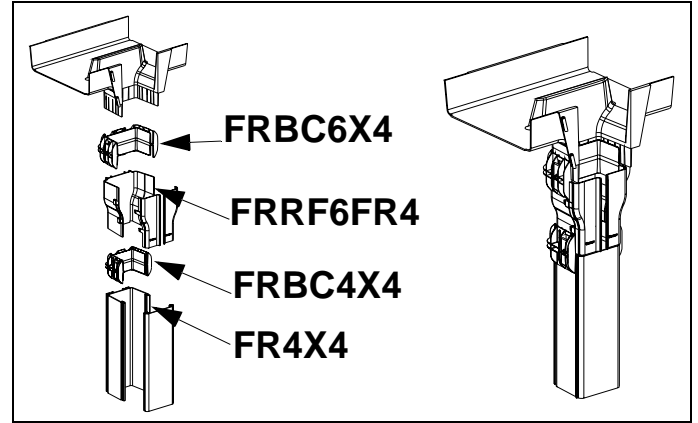

FIBERRUNNER 12X4 Vertical Tee Fitting

INSTALLATION INSTRUCTIONS

Instruction Sheet RW113B

WORLDWIDE SUBSIDIARIES AND SALES OFFICES

17301 Ridgeland Avenue
Tinley Park, IL.60477-3091
Web Site: www.panduit.com/ngc

Fax: 866-449-1702
Technical Support: 866-405-6656
Email: netconnsupport@panduit.com