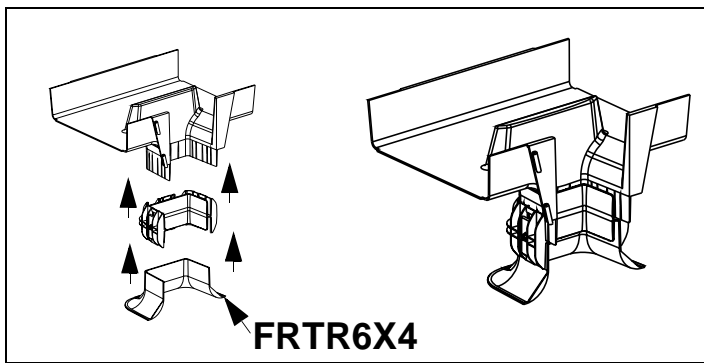

FIBERRUNNER 12X4 Vertical Tee Fitting

INSTALLATION INSTRUCTIONS

Instruction Sheet RW113B

WORLDWIDE SUBSIDIARIES AND SALES OFFICES

17301 Ridgeland Avenue
Tinley Park, IL.60477-3091
Web Site: www.panduit.com/ngc

Fax: 866-449-1702
Technical Support: 866-405-6656
Email: netconnsupport@panduit.com