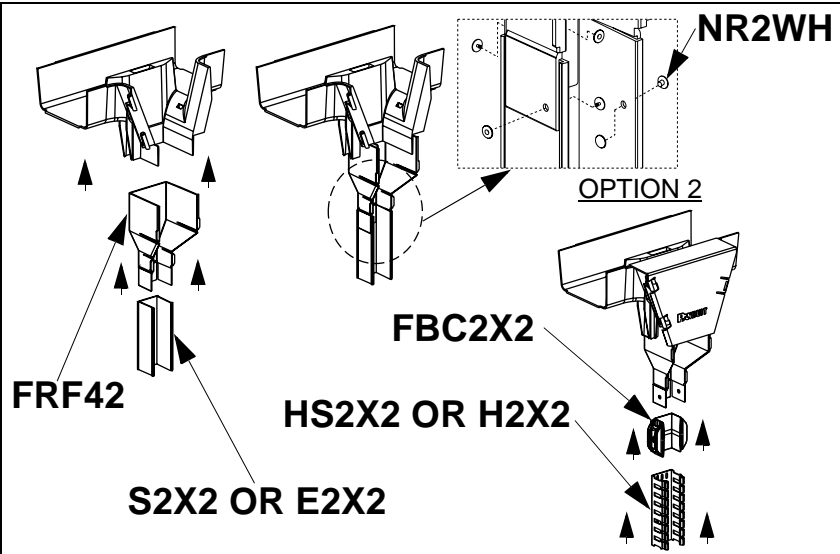

FIBERRUNNER 12X4, 6X4, & 4X4 VERTICAL TEE FITTINGS

Panduit Part Numbers: FRVT4X4, FRVT6X4, FRVT12X4

INSTALLATION INSTRUCTIONS

Panduit Corp. 2001

Printed in U.S.A.